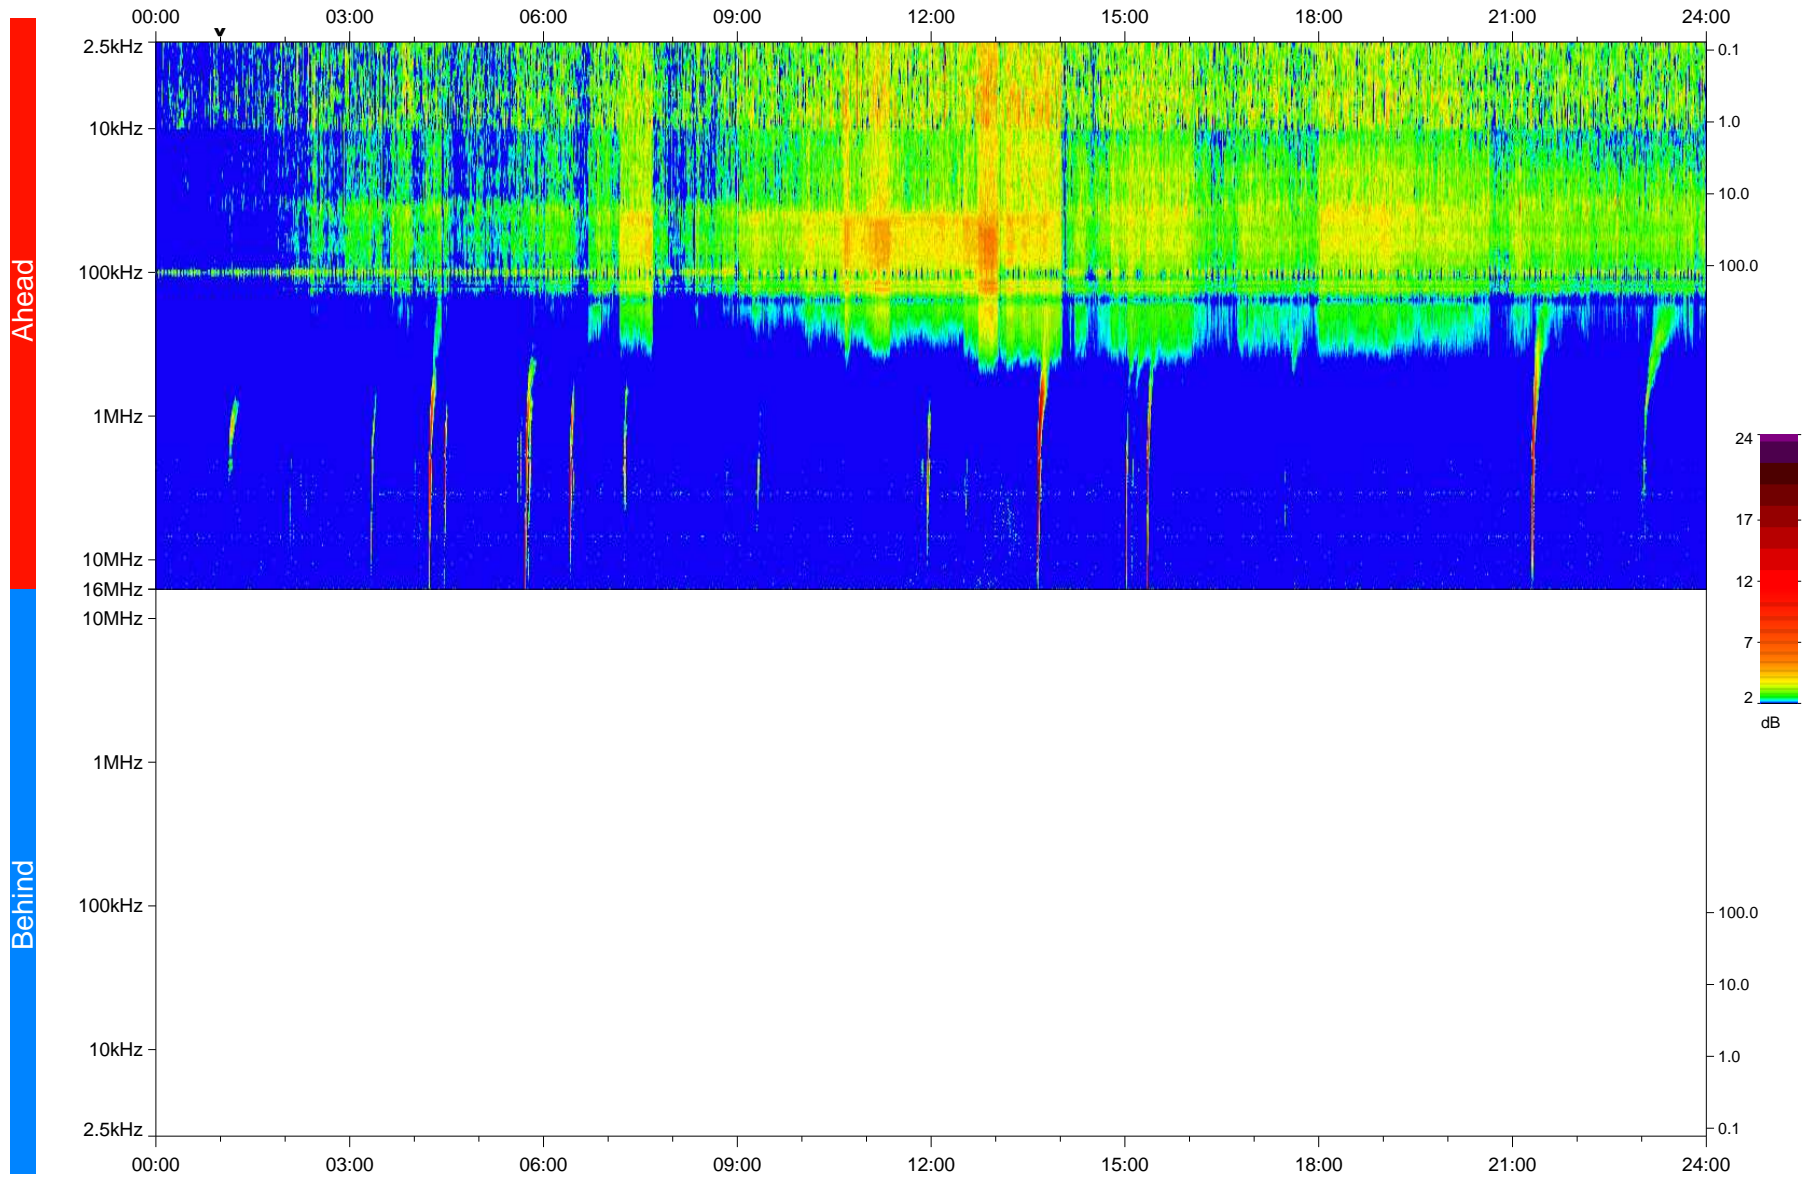

# STEREO/WAVES Daily Summary - 07-Apr-2016 (DOY 098)

Ahead source file: swaves\_ahead\_2016\_098\_1\_05.fin  
Ahead PSE Angle: -161.4°

Behind PSE Angle: 153.2°  
Behind source file: No STEREO-B data

Time (UTC)

file: stereo\_swaves\_daily-summary\_color\_20160407\_v04  
made by: space.umn.edu on macOS with IDL 8.8.2 on 2022-10-09 12:32:29, with TMLib V945 / dynspec V311