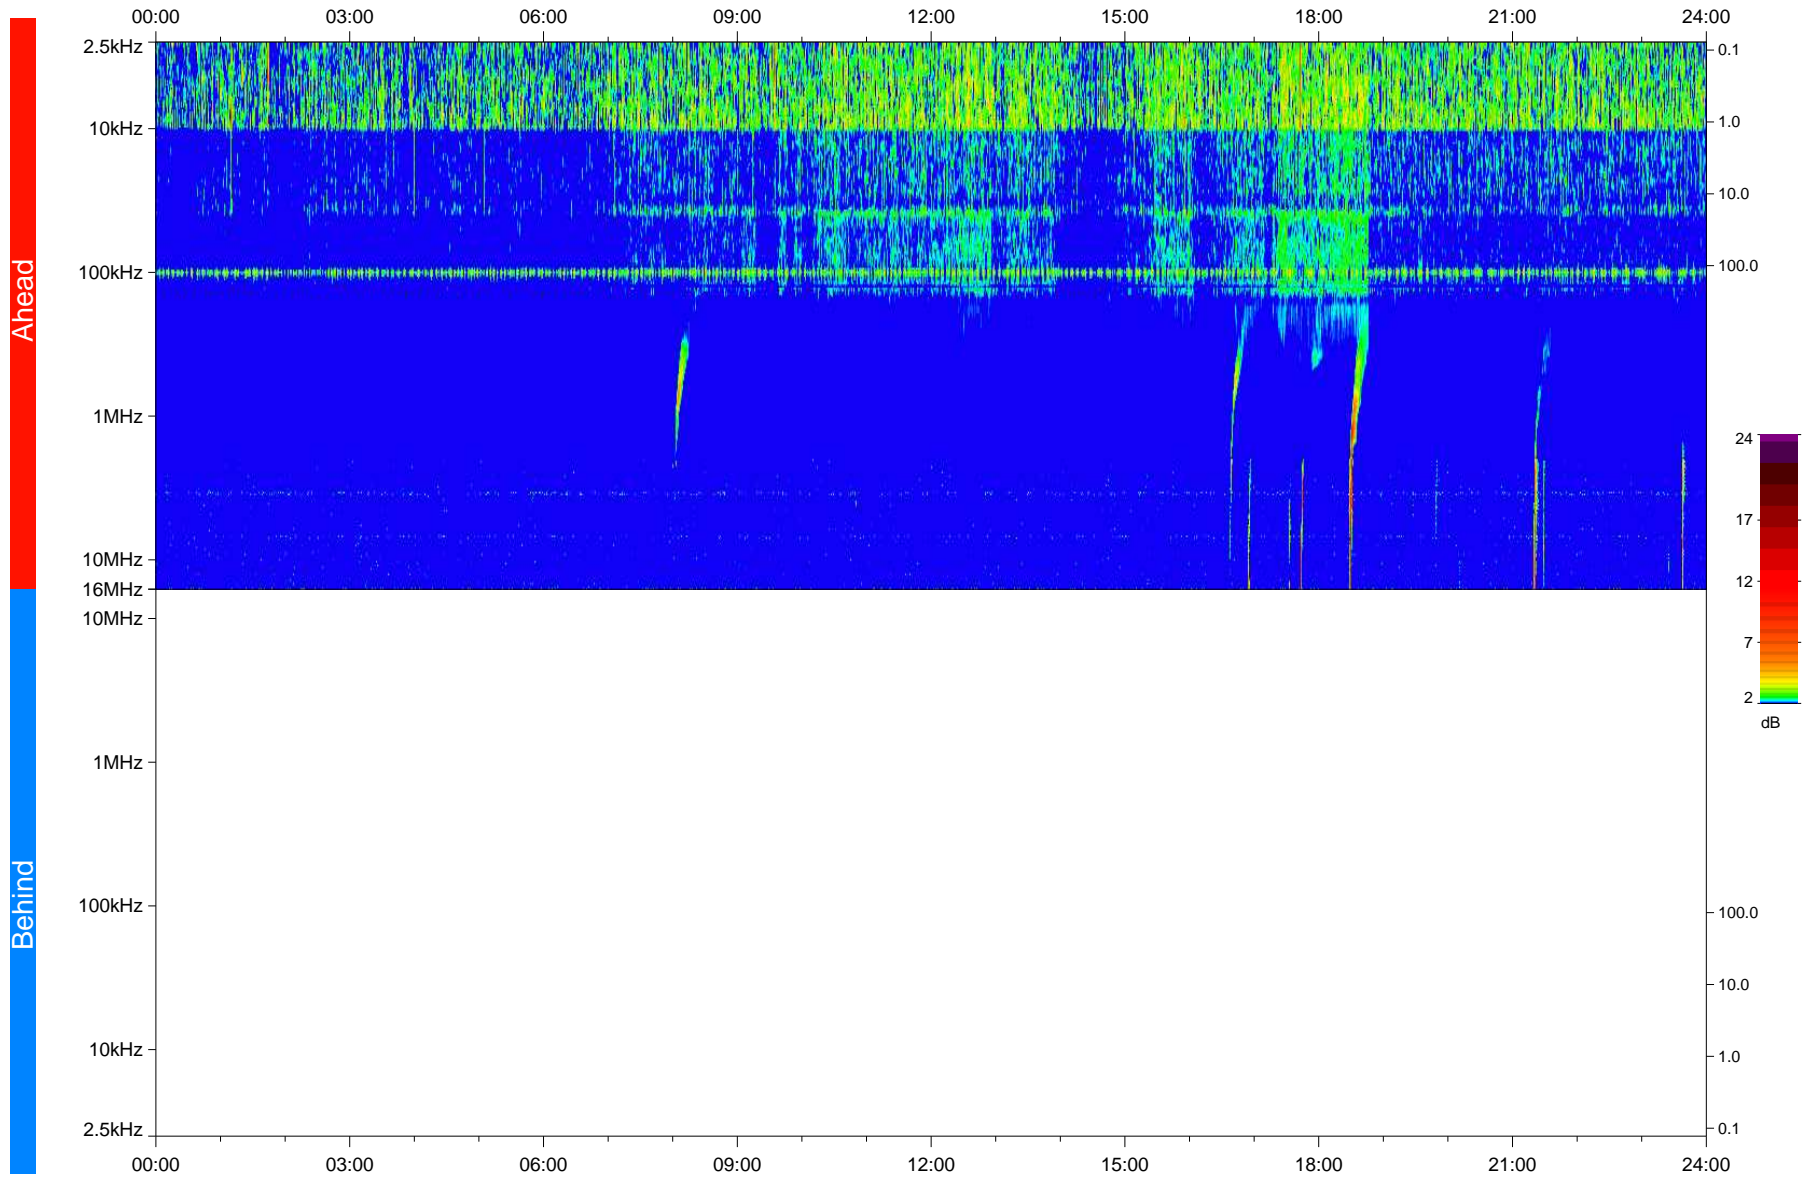

# STEREO/WAVES Daily Summary - 27-Mar-2016 (DOY 087)

Ahead source file: swaves\_ahead\_2016\_087\_1\_05.fin  
Ahead PSE Angle: -162.1°

Behind PSE Angle: 154.4°  
Behind source file: No STEREO-B data

Time (UTC)

file: stereo\_swaves\_daily-summary\_color\_20160327\_v04  
made by: space.umn.edu on macOS with IDL 8.8.2 on 2022-10-09 12:16:54, with TLib V945 / dynspec V311