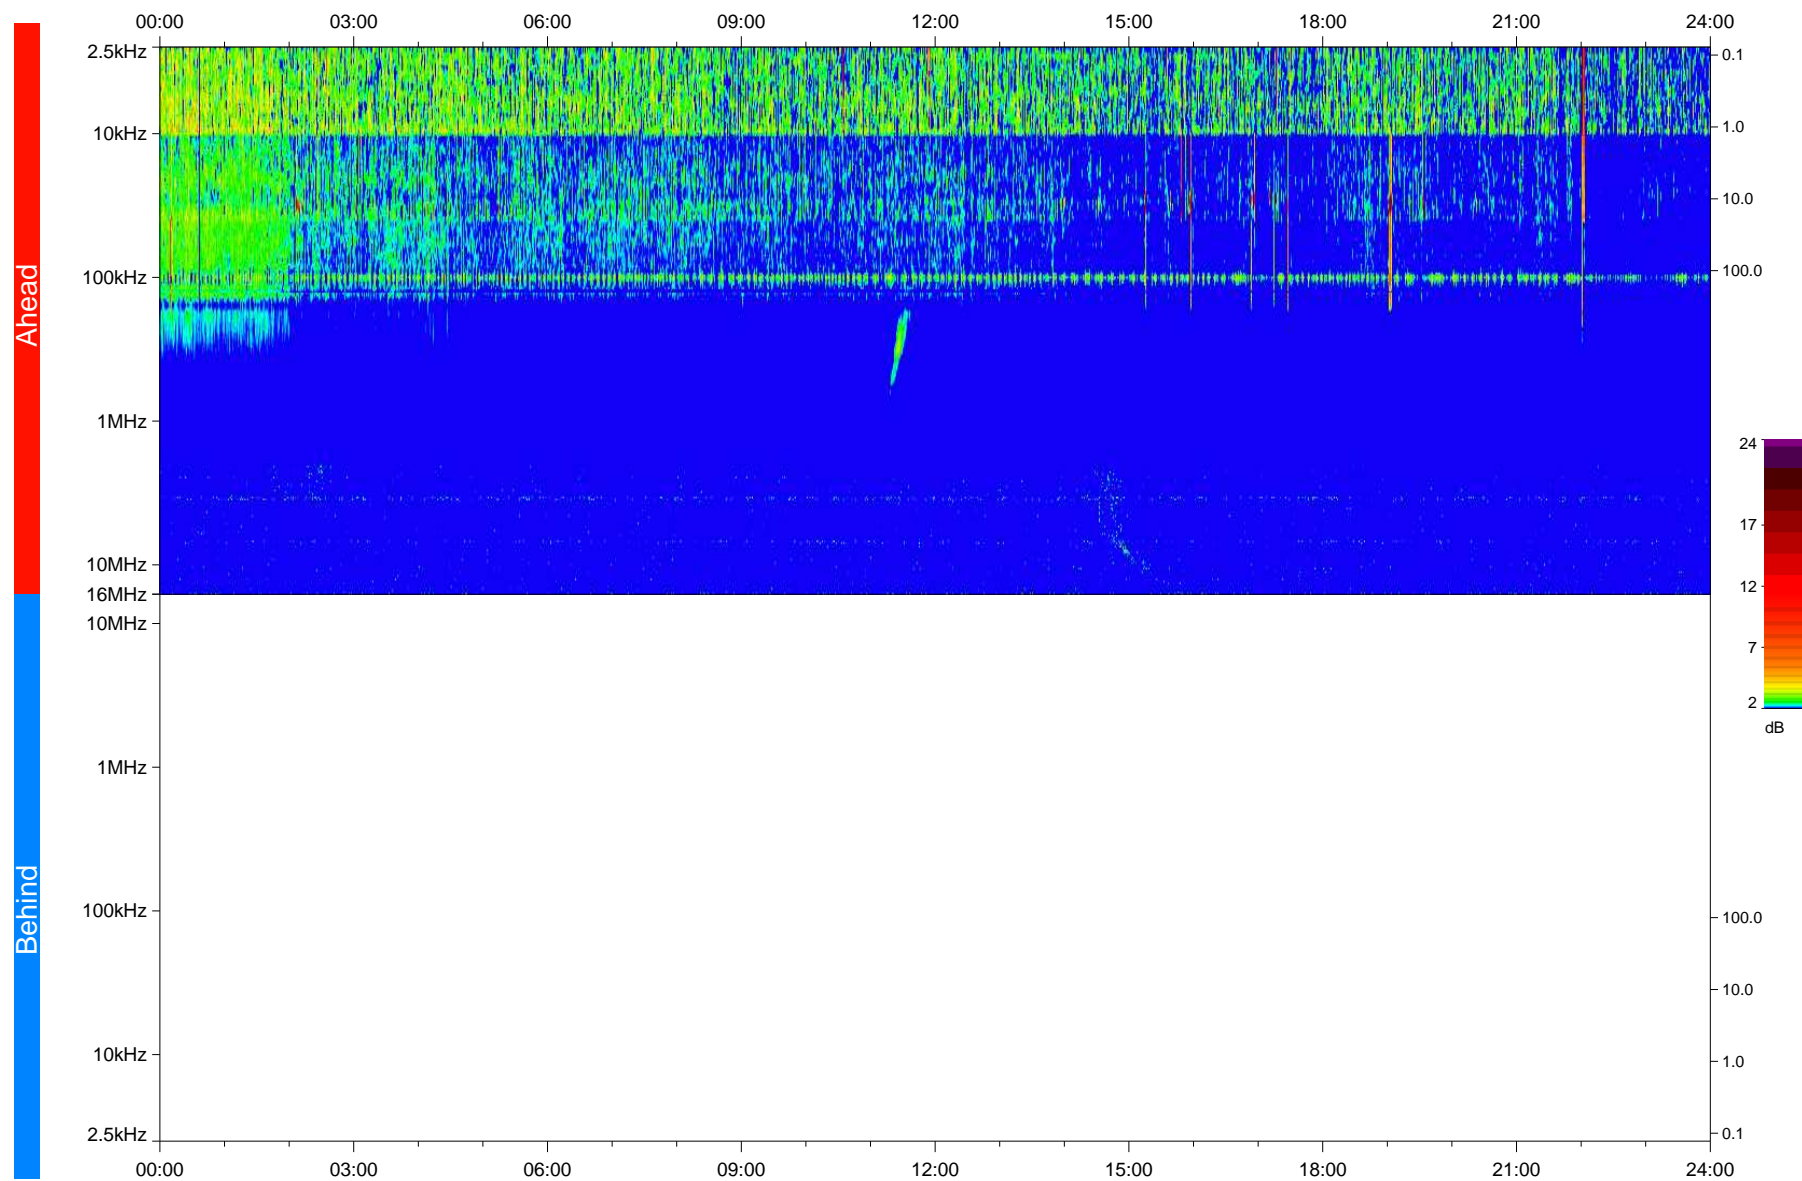

# STEREO/WAVES Daily Summary - 23-Mar-2016 (DOY 083)

Ahead source file: swaves Ahead\_2016\_083\_1\_05.fin  
Ahead PSE Angle: -162.3°

Behind PSE Angle: 154.9°  
Behind source file: No STEREO-B data

Time (UTC)

file: stereo\_swaves\_daily-summary\_color\_20160323\_v04  
made by: space.umn.edu on macOS with IDL 8.8.2 on 2022-10-09 12:11:15, with TLib V945 / dynspec V311