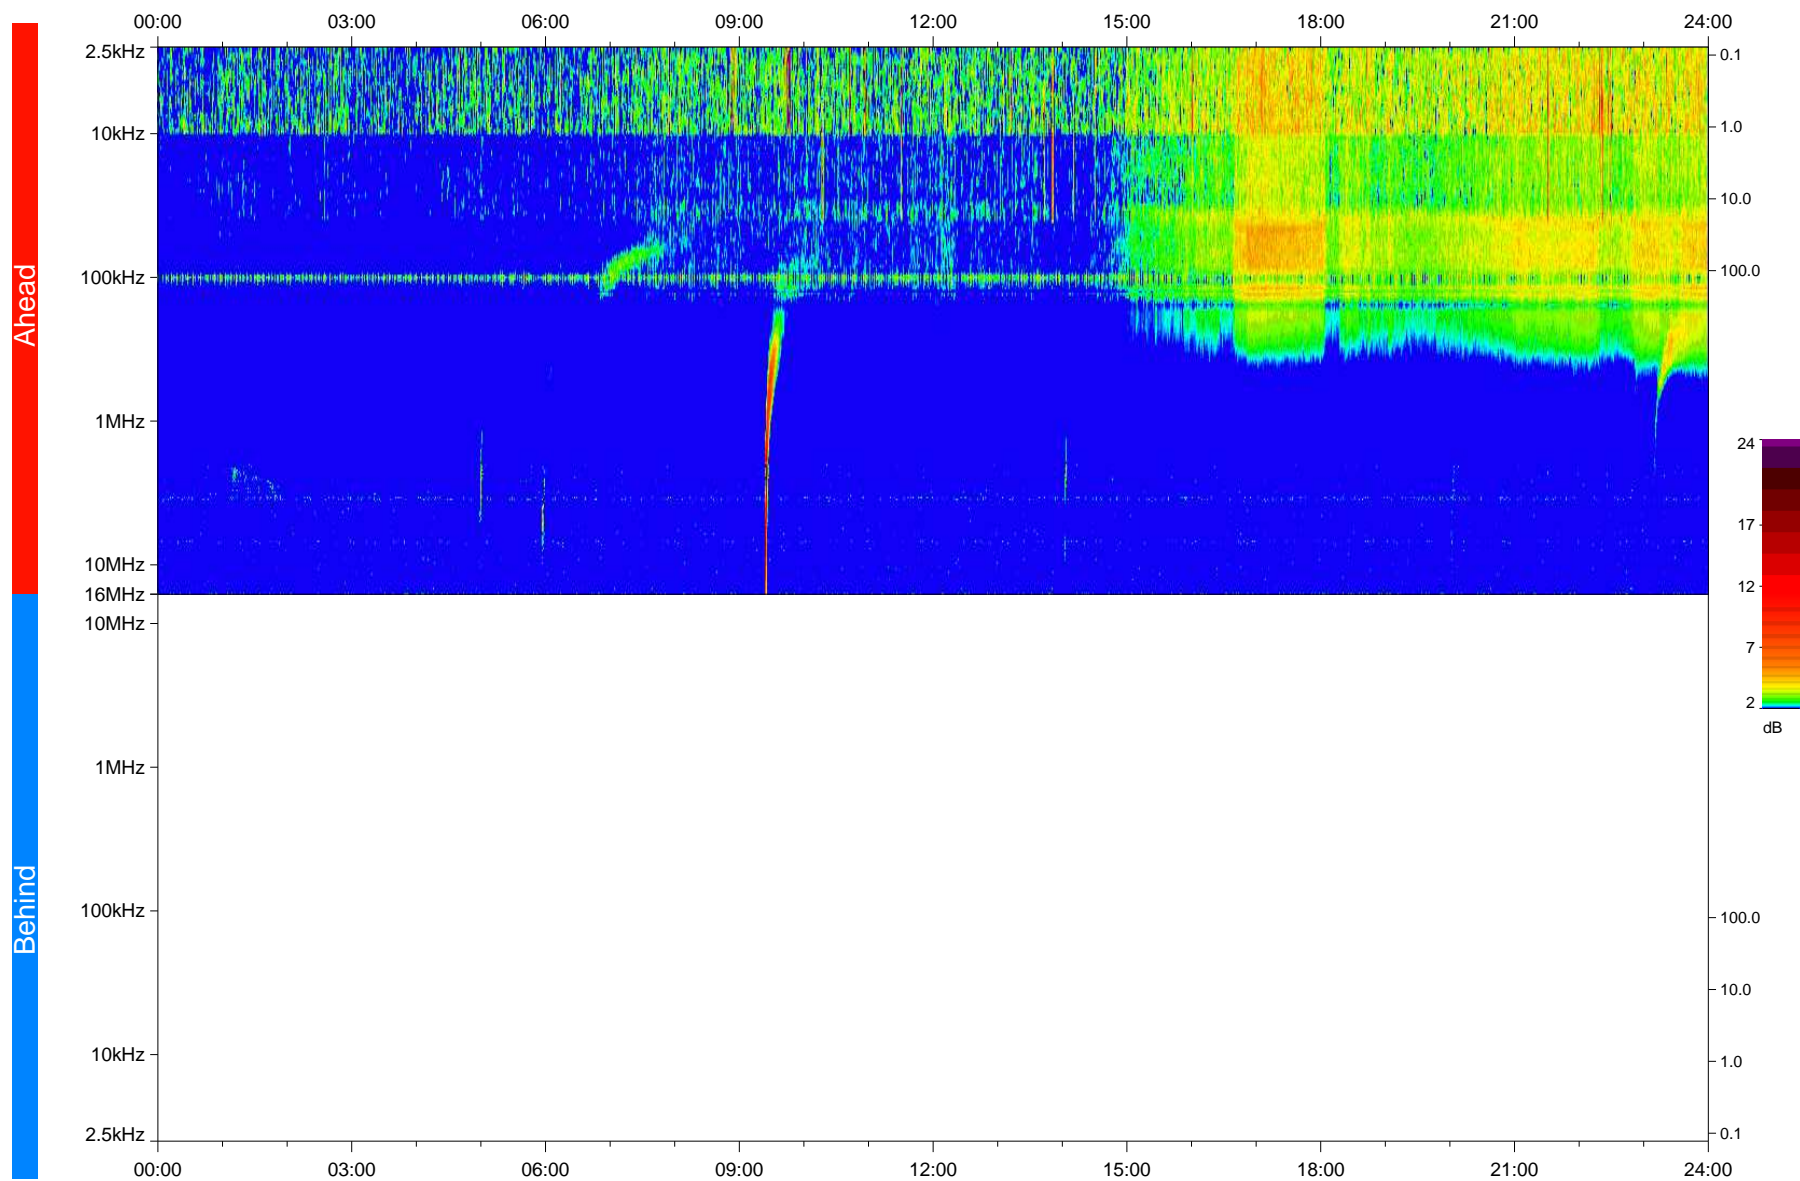

# STEREO/WAVES Daily Summary - 21-Mar-2016 (DOY 081)

Ahead source file: swaves\_ahead\_2016\_081\_1\_05.fin  
Ahead PSE Angle: -162.4°

Behind PSE Angle: 155.2°  
Behind source file: No STEREO-B data

Time (UTC)

file: stereo\_swaves\_daily-summary\_color\_20160321\_v04  
made by: space.umn.edu on macOS with IDL 8.8.2 on 2022-10-09 12:08:23, with TLib V945 / dynspec V311