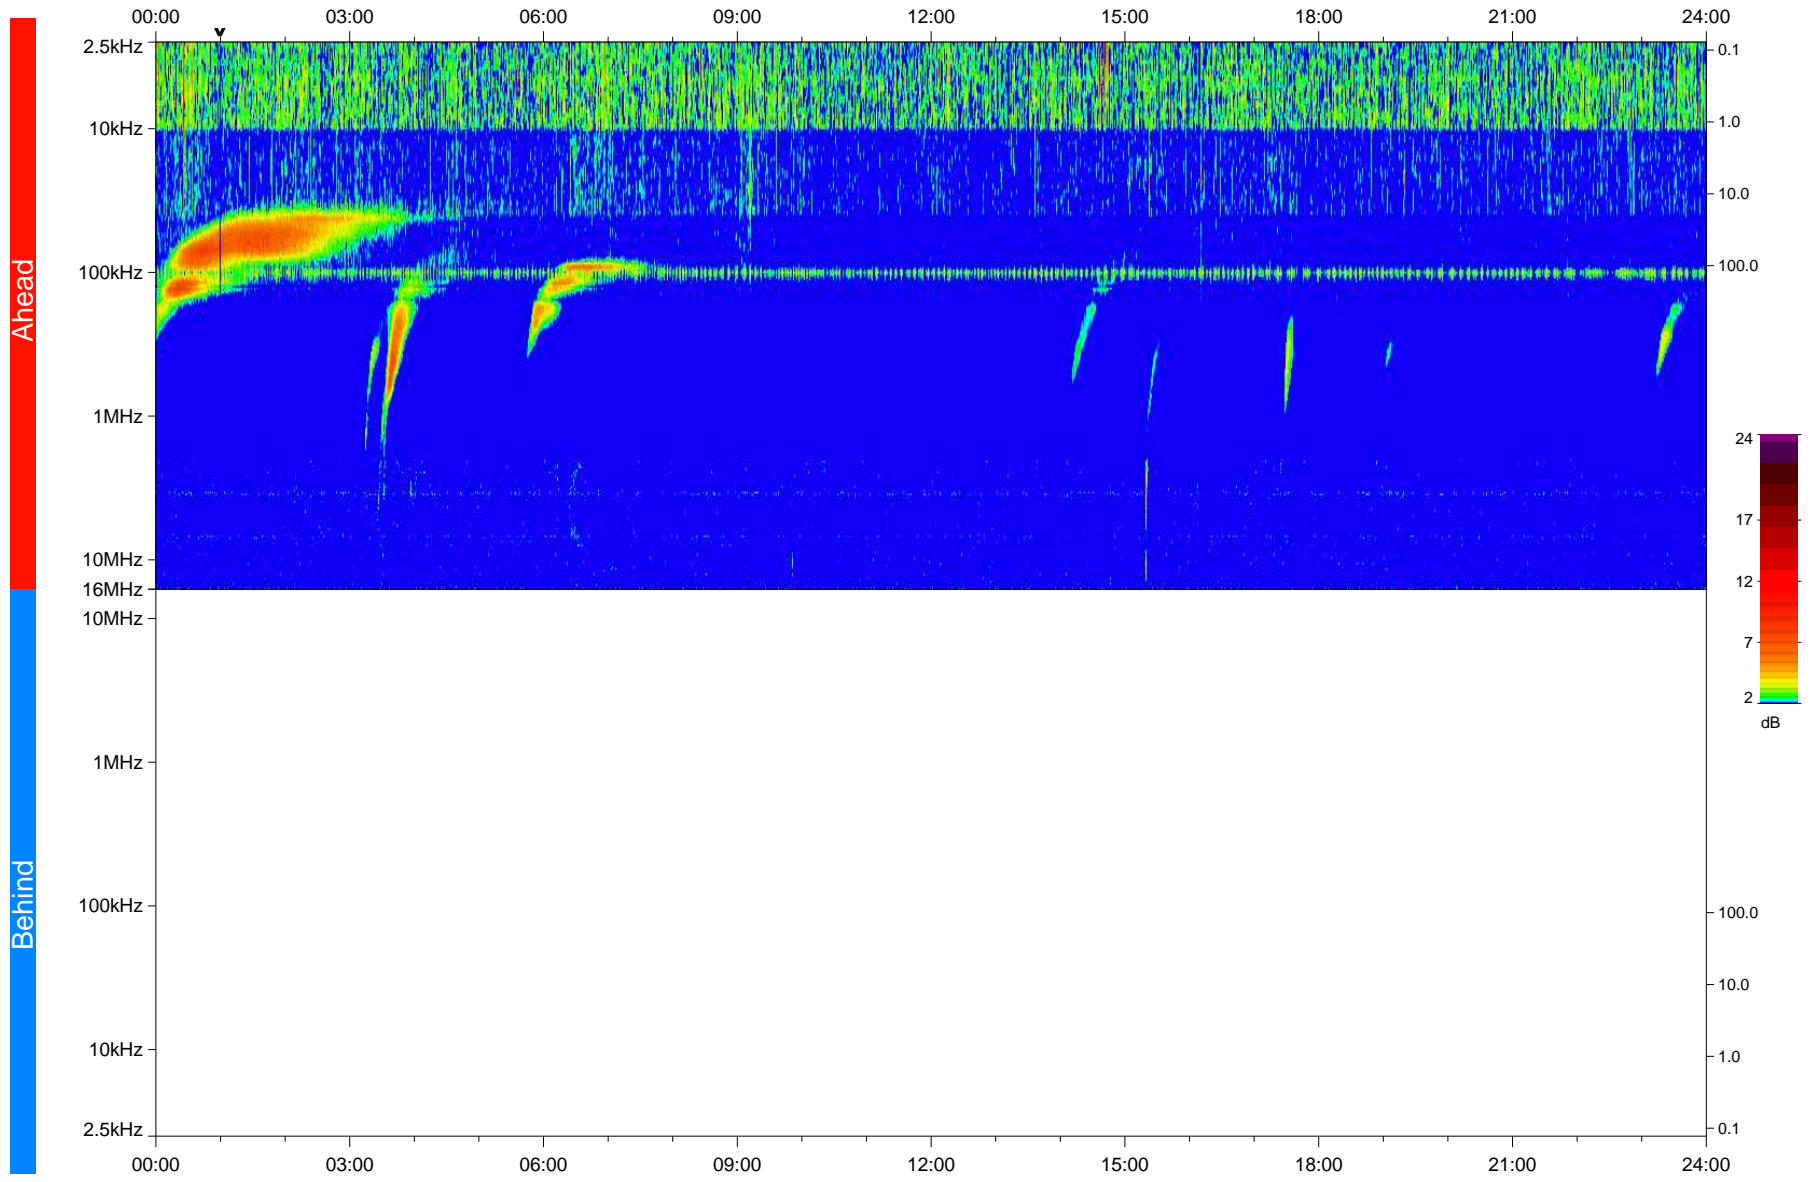

# STEREO/WAVES Daily Summary - 18-Mar-2016 (DOY 078)

Ahead source file: swaves\_ahead\_2016\_078\_1\_05.fin  
Ahead PSE Angle: -162.6°

Behind PSE Angle: 155.6°  
Behind source file: No STEREO-B data

Time (UTC)

file: stereo\_swaves\_daily-summary\_color\_20160318\_v04  
made by: space.umn.edu on macOS with IDL 8.8.2 on 2022-10-09 12:04:08, with TMLib V945 / dynspec V311