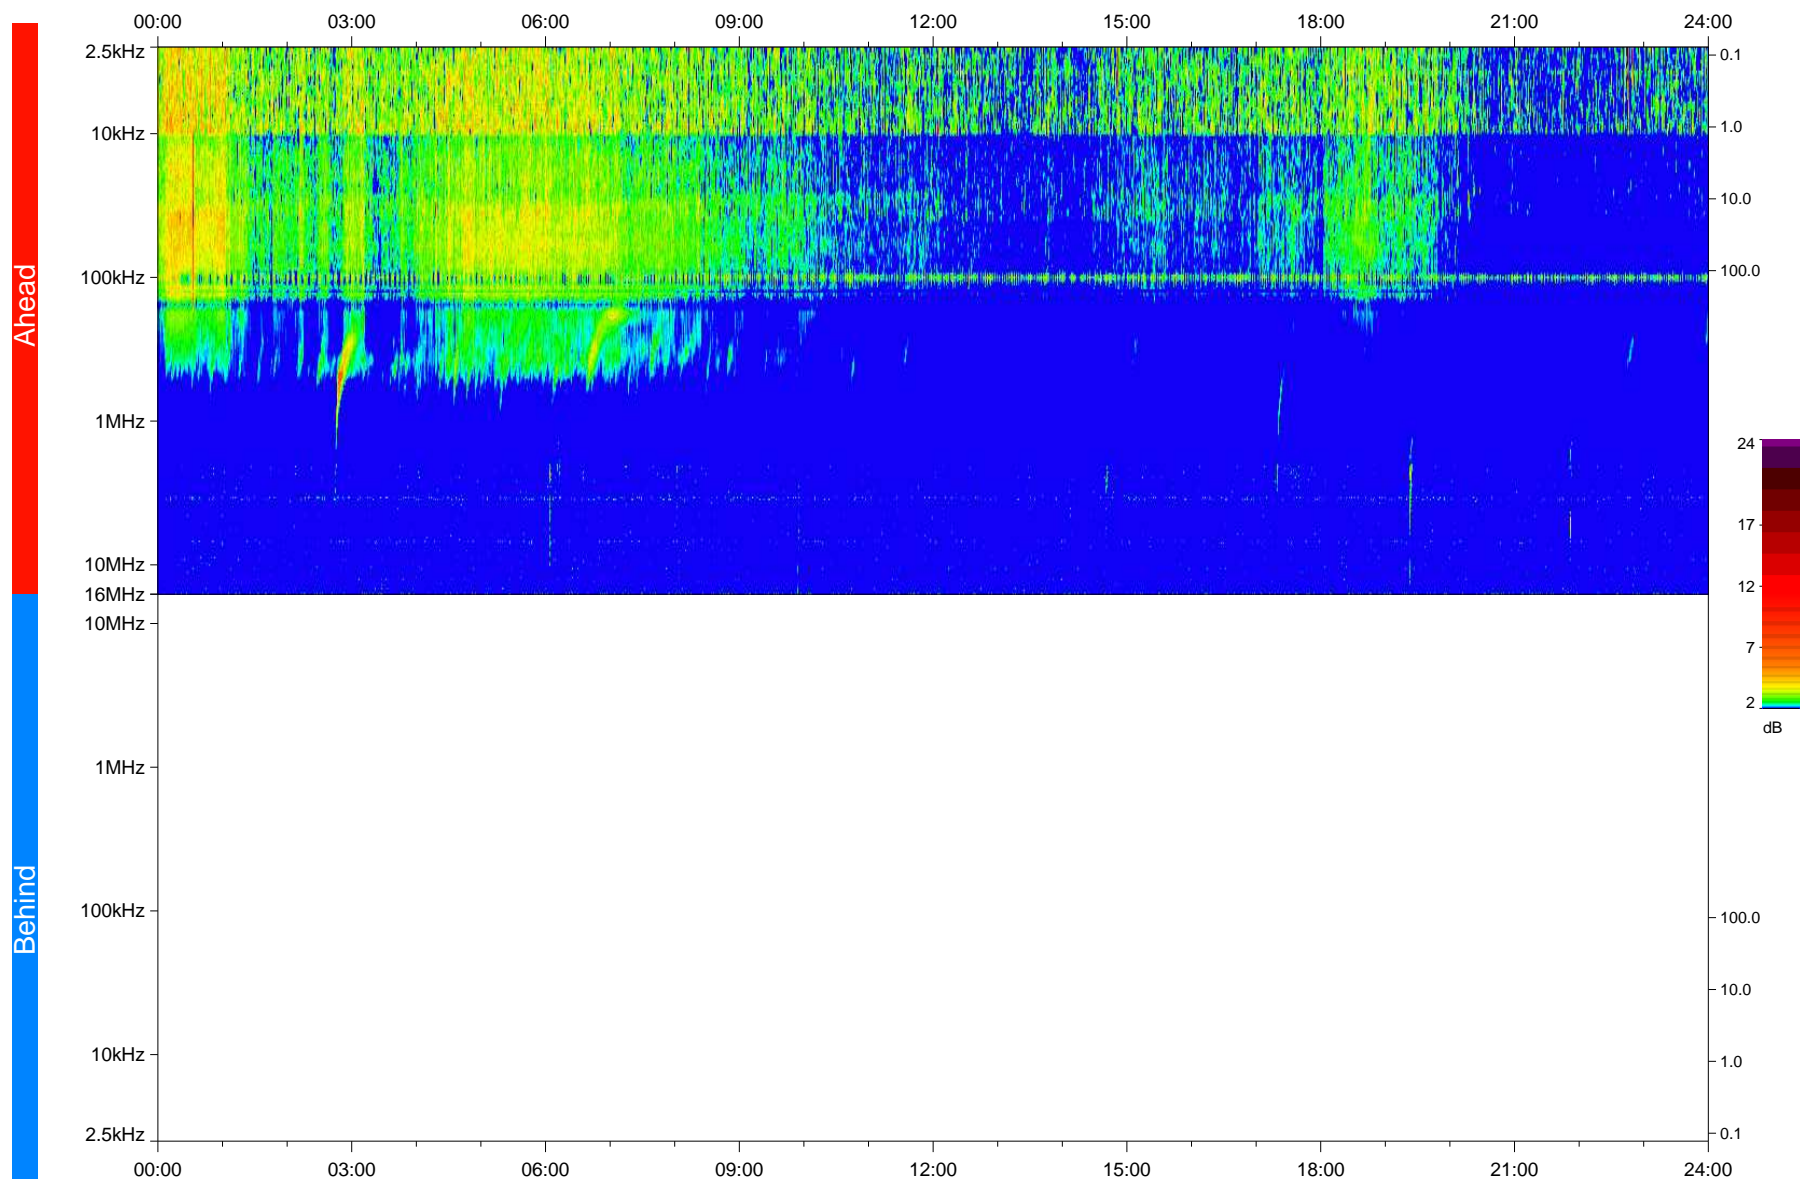

# STEREO/WAVES Daily Summary - 17-Mar-2016 (DOY 077)

Ahead source file: swaves\_ahead\_2016\_077\_1\_05.fin  
Ahead PSE Angle: -162.6°

Behind PSE Angle: 155.7°  
Behind source file: No STEREO-B data

Time (UTC)

file: stereo\_swaves\_daily-summary\_color\_20160317\_v04  
made by: space.umn.edu on macOS with IDL 8.8.2 on 2022-10-09 12:02:43, with TLib V945 / dynspec V311