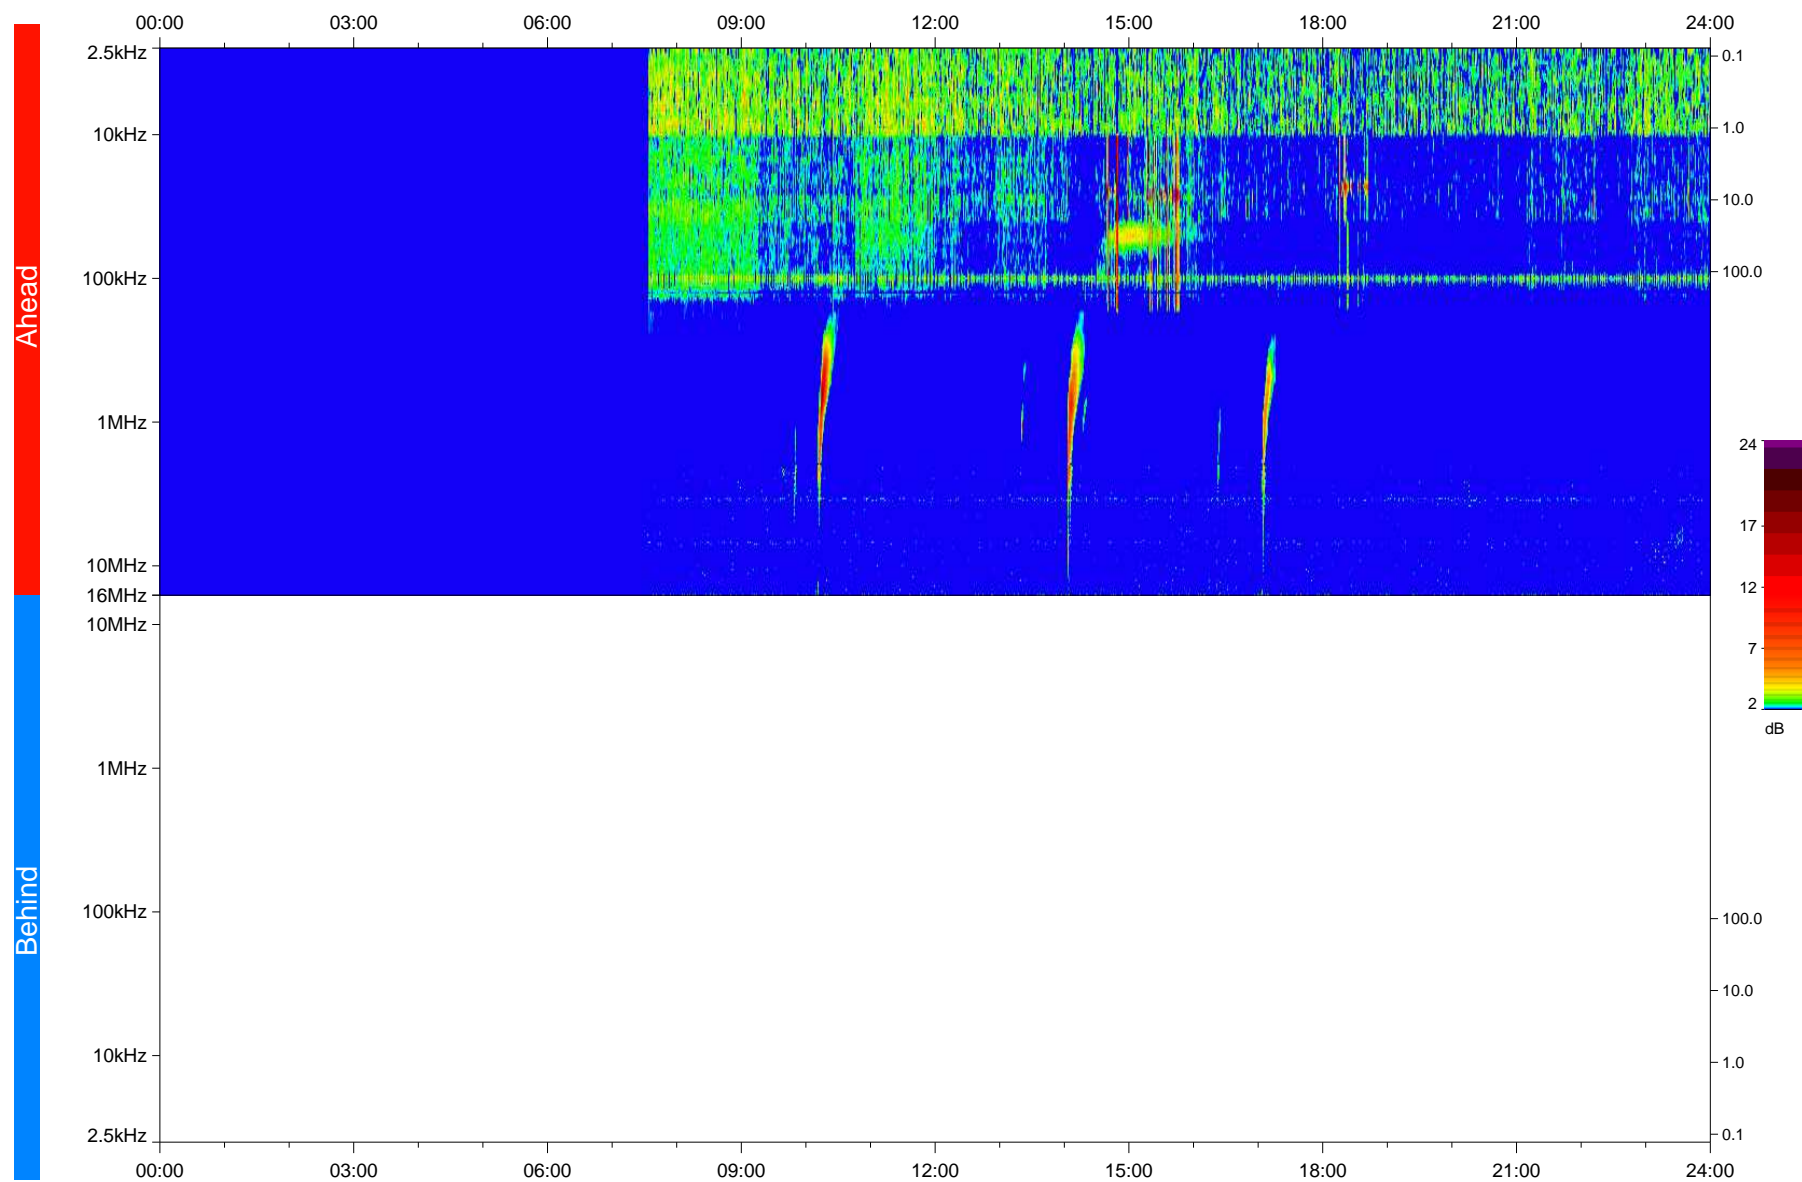

# STEREO/WAVES Daily Summary - 07-Mar-2016 (DOY 067)

Ahead source file: swaves\_ahead\_2016\_067\_1\_07.fin  
Ahead PSE Angle: -163.2°

Behind PSE Angle: 157.1°  
Behind source file: No STEREO-B data

Time (UTC)

file: stereo\_swaves\_daily-summary\_color\_20160307\_v04  
made by: space.umn.edu on macOS with IDL 8.8.2 on 2022-10-09 11:49:23, with TLib V945 / dynspec V311