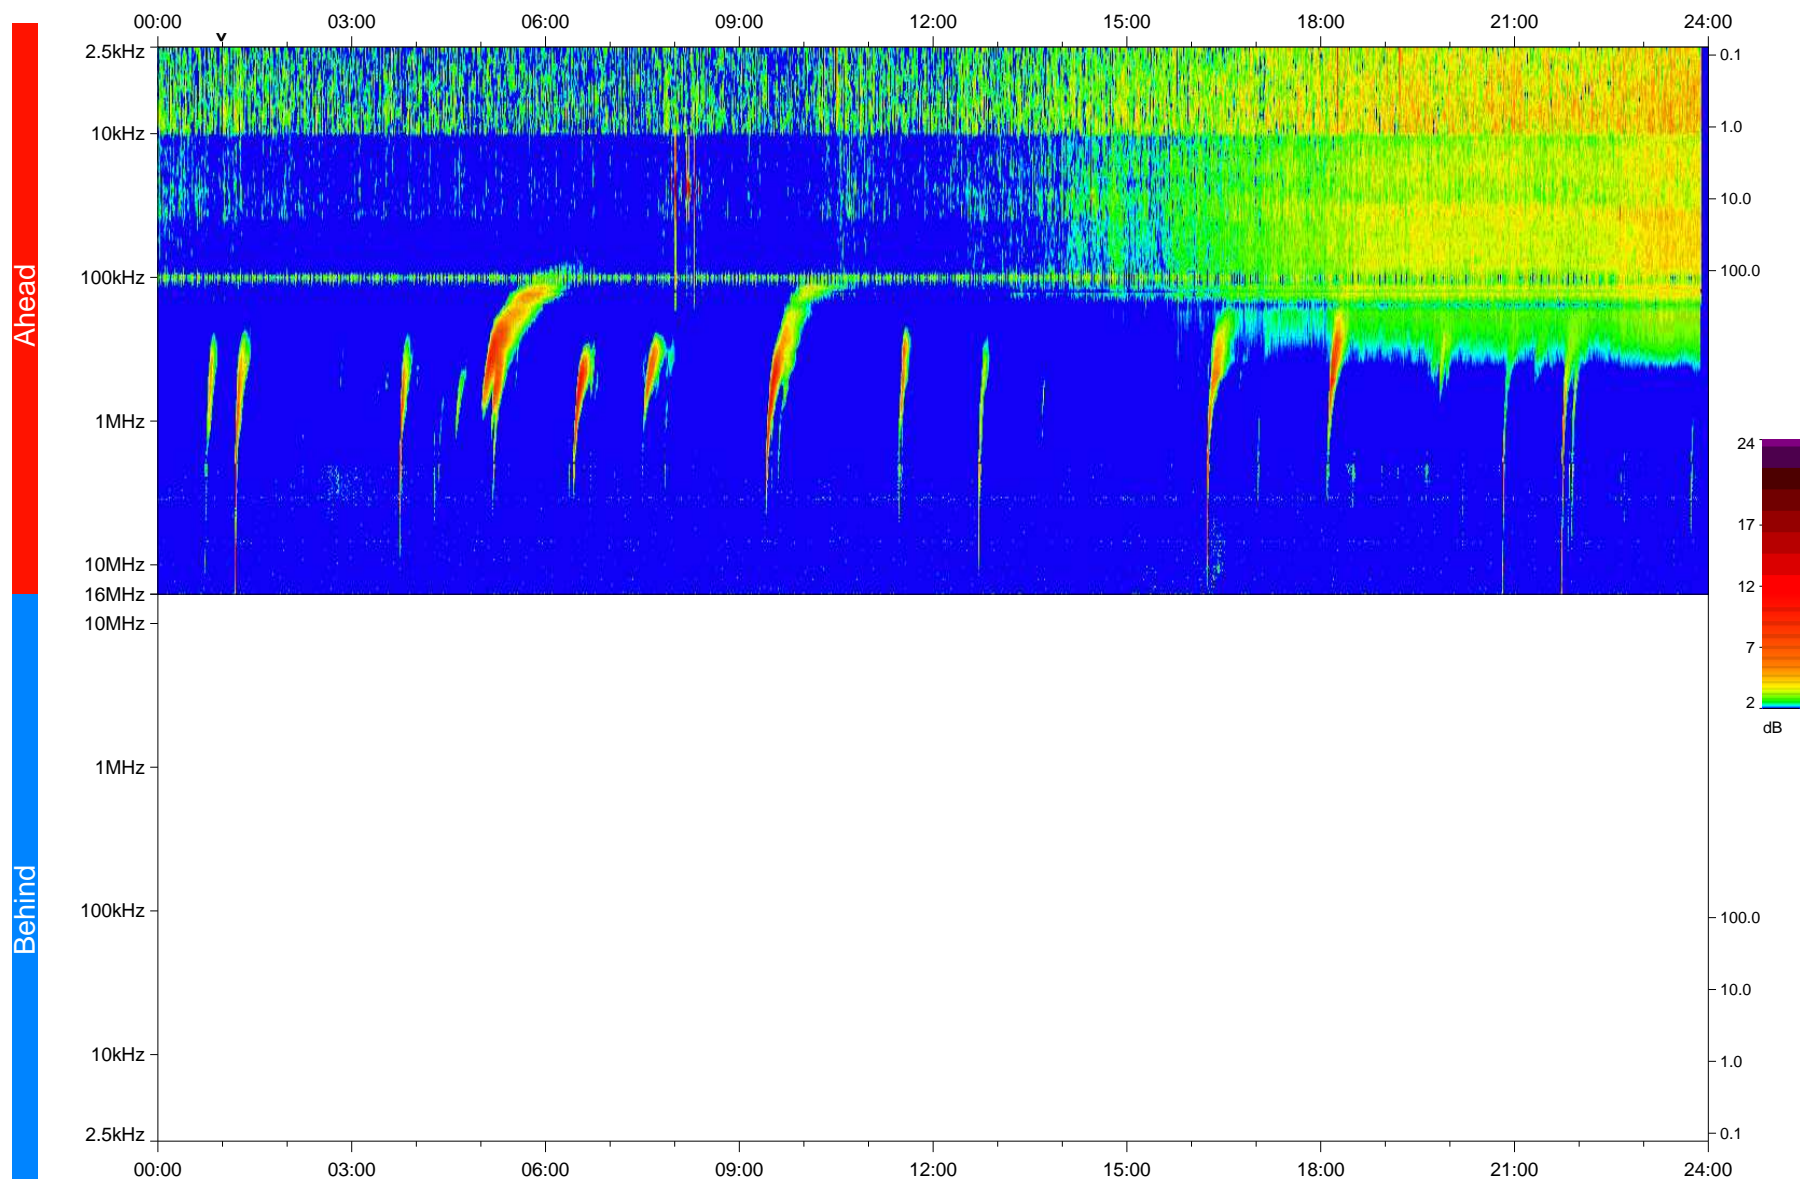

# STEREO/WAVES Daily Summary - 06-Mar-2016 (DOY 066)

Ahead source file: swaves\_ahead\_2016\_066\_1\_07.fin  
Ahead PSE Angle: -163.3°

Behind PSE Angle: 157.2°  
Behind source file: No STEREO-B data

Time (UTC)

file: stereo\_swaves\_daily-summary\_color\_20160306\_v04  
made by: space.umn.edu on macOS with IDL 8.8.2 on 2022-10-09 11:48:12, with TMLib V945 / dynspec V311