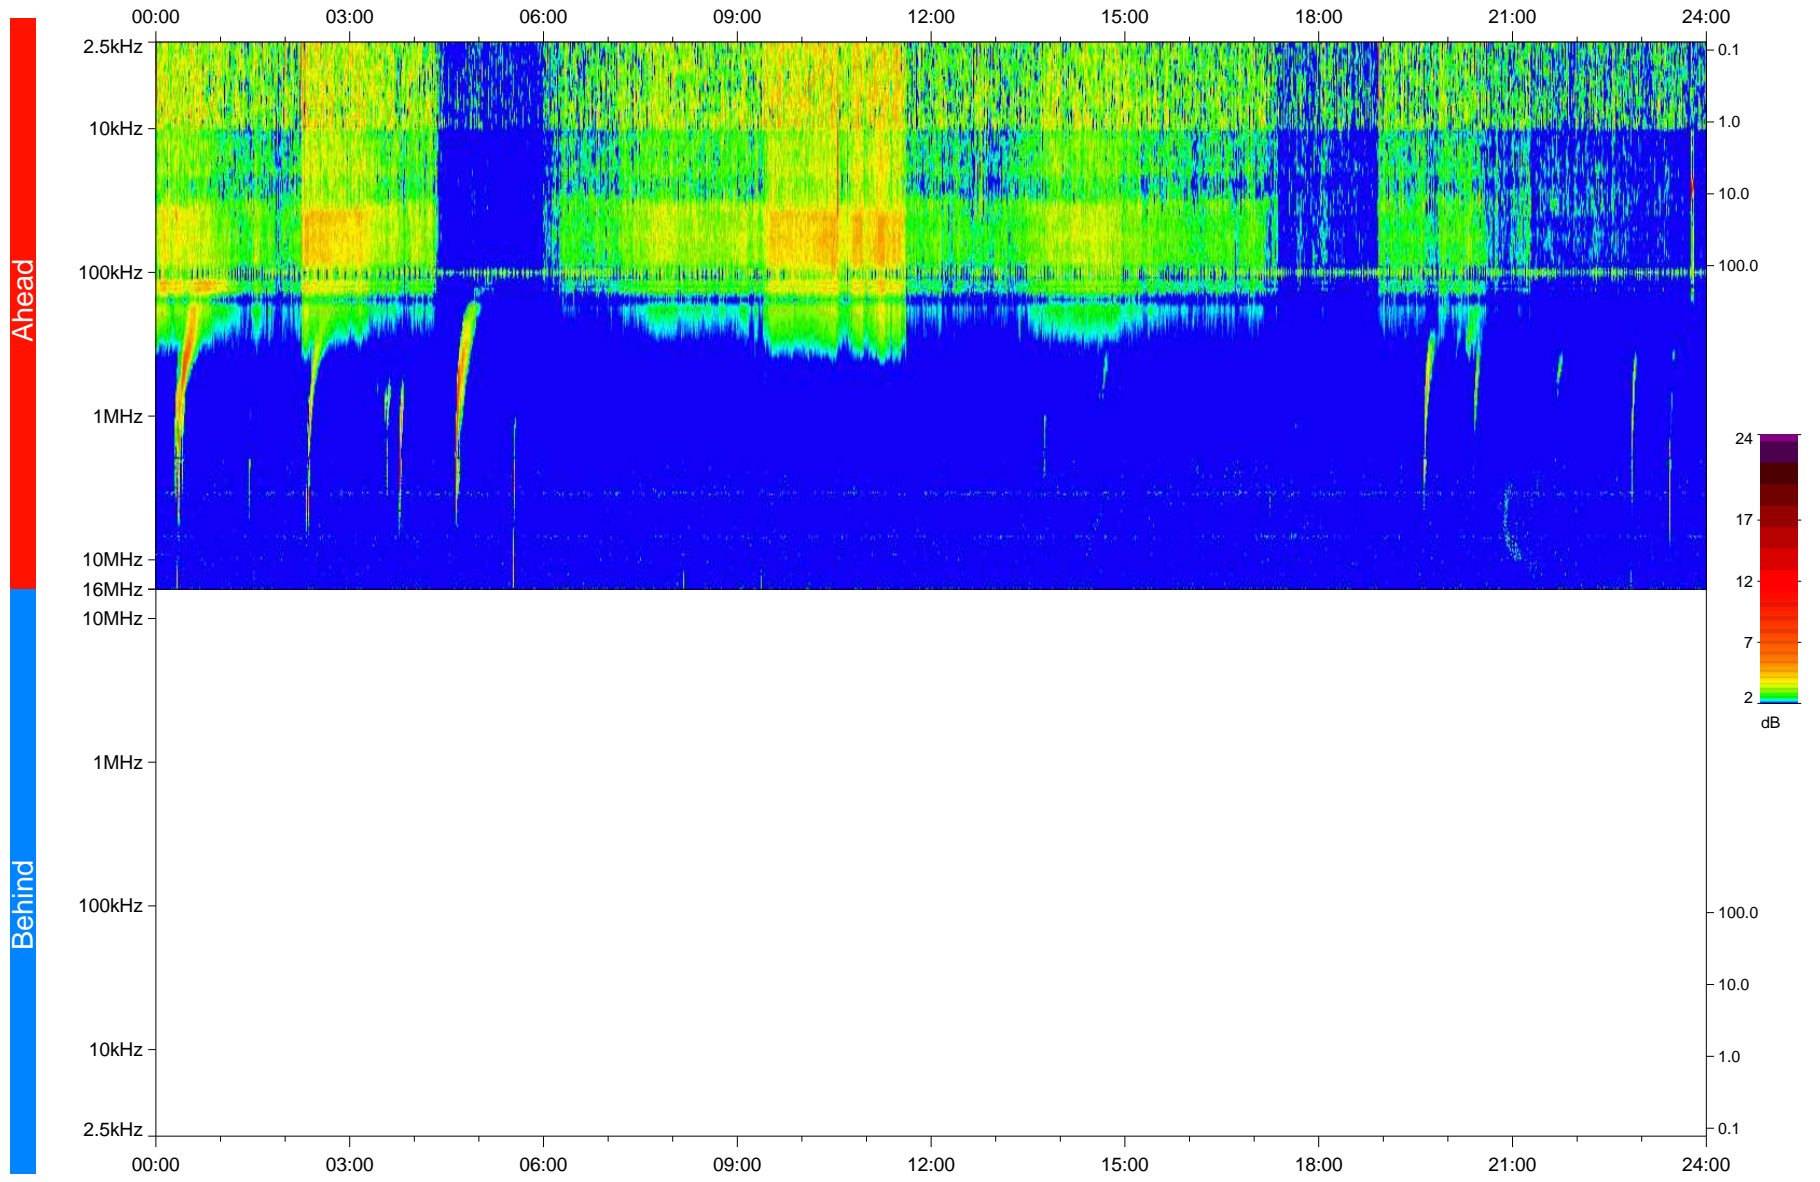

# STEREO/WAVES Daily Summary - 05-Mar-2016 (DOY 065)

Ahead source file: swaves\_ahead\_2016\_065\_1\_06.fin  
Ahead PSE Angle: -163.3°

Behind PSE Angle: 157.3°  
Behind source file: No STEREO-B data

Time (UTC)

file: stereo\_swaves\_daily-summary\_color\_20160305\_v04  
made by: space.umn.edu on macOS with IDL 8.8.2 on 2022-10-09 11:46:48, with TLib V945 / dynspec V311