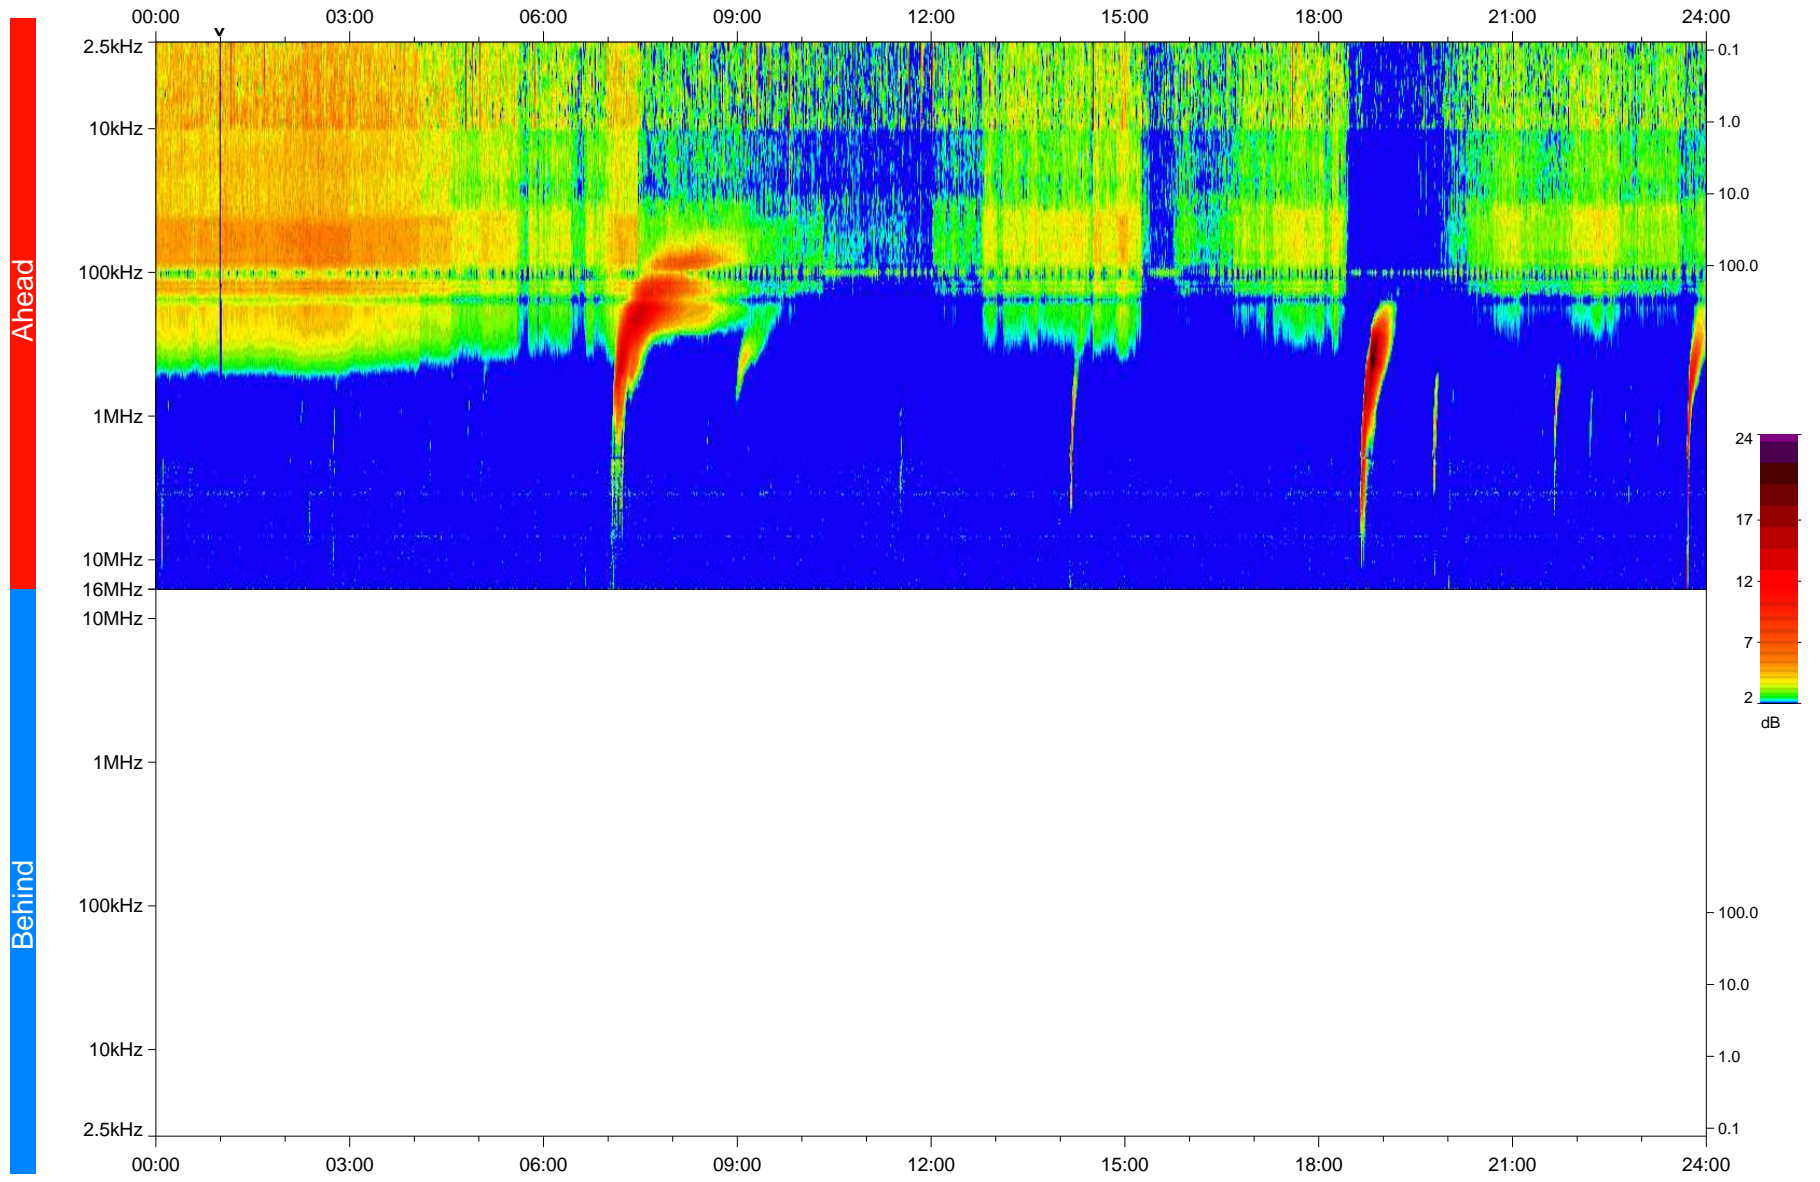

# STEREO/WAVES Daily Summary - 04-Mar-2016 (DOY 064)

Ahead source file: swaves\_ahead\_2016\_064\_1\_05.fin  
Ahead PSE Angle: -163.4°

Behind PSE Angle: 157.5°  
Behind source file: No STEREO-B data

Time (UTC)

file: stereo\_swaves\_daily-summary\_color\_20160304\_v04  
made by: space.umn.edu on macOS with IDL 8.8.2 on 2022-10-09 11:45:24, with TMLib V945 / dynspec V311