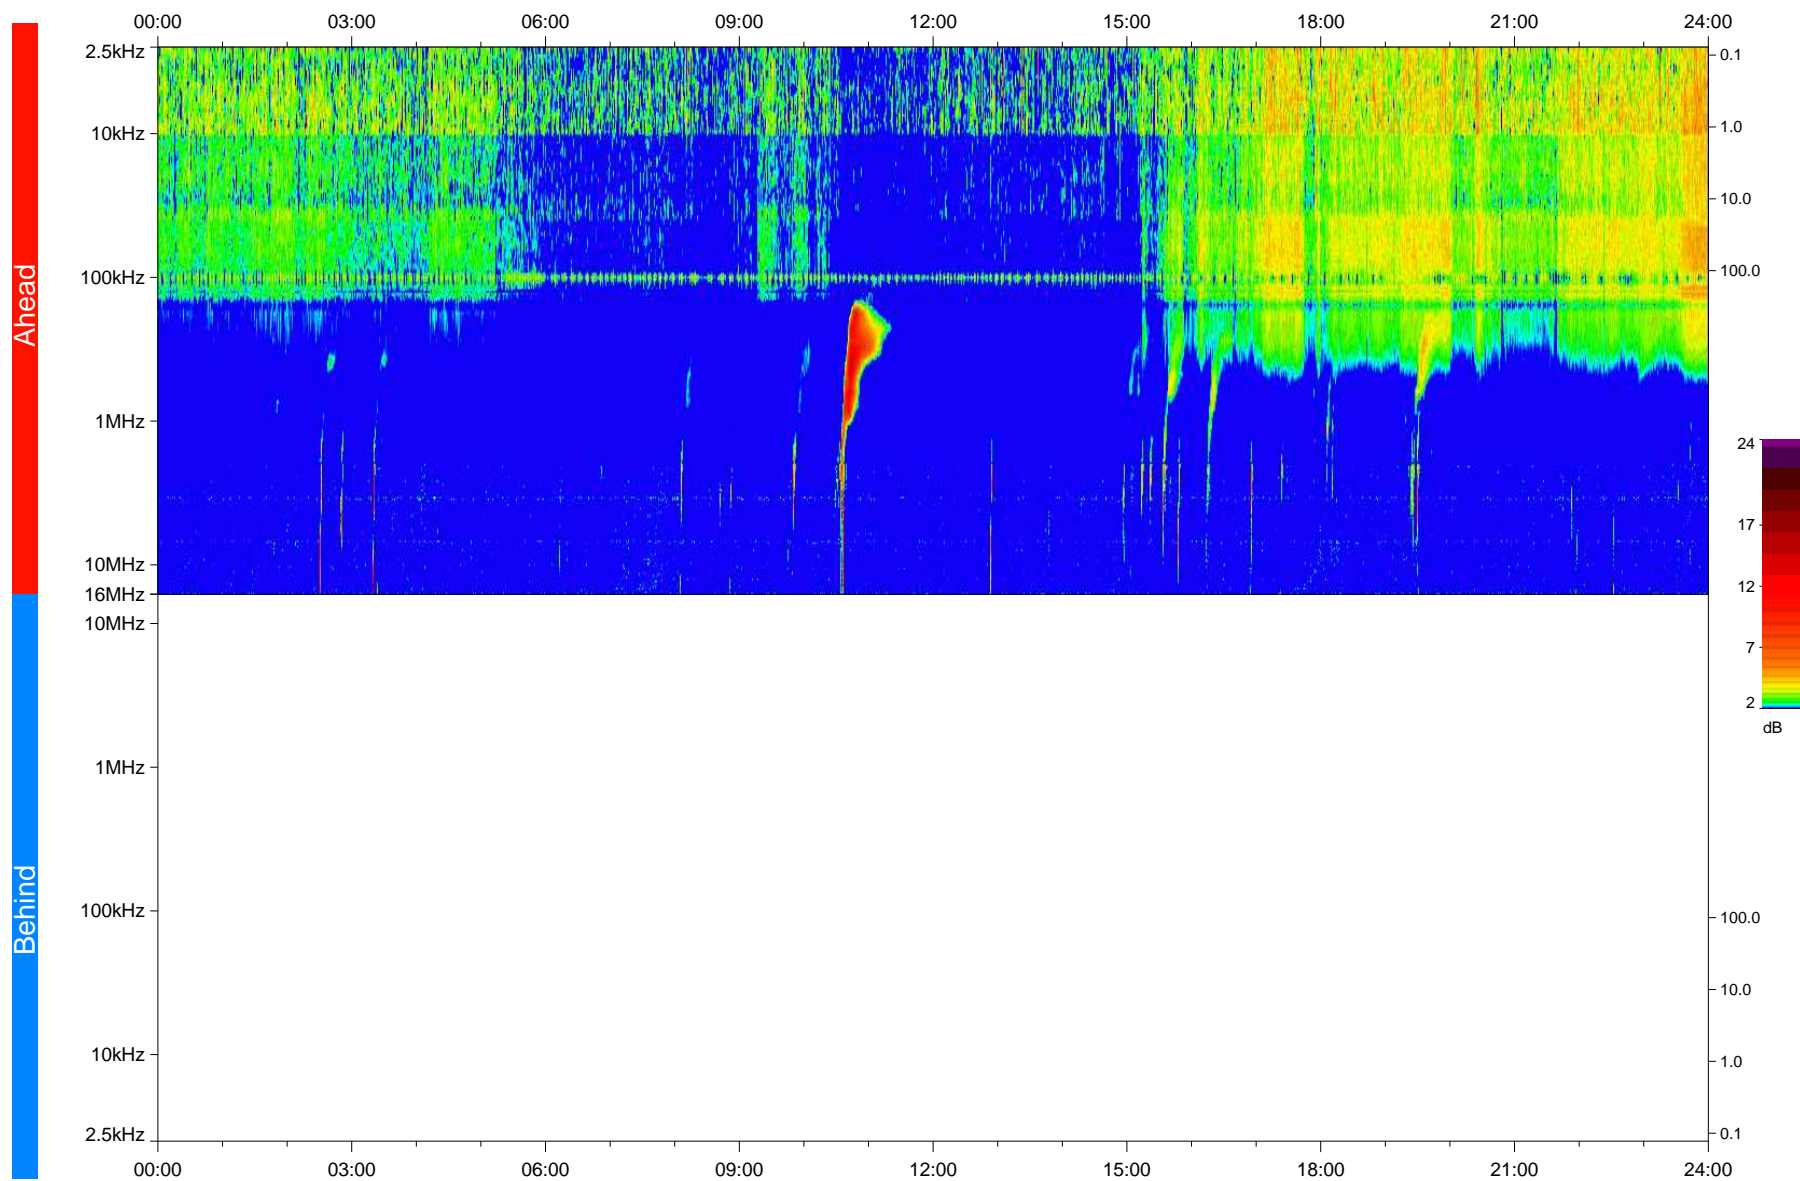

# STEREO/WAVES Daily Summary - 03-Mar-2016 (DOY 063)

Ahead source file: swaves\_ahead\_2016\_063\_1\_05.fin  
Ahead PSE Angle: -163.3°

Behind PSE Angle: 157.7°  
Behind source file: No STEREO-B data

Time (UTC)

file: stereo\_swaves\_daily-summary\_color\_20160303\_v04  
made by: space.umn.edu on macOS with IDL 8.8.2 on 2022-10-09 11:43:58, with TLib V945 / dynspec V311