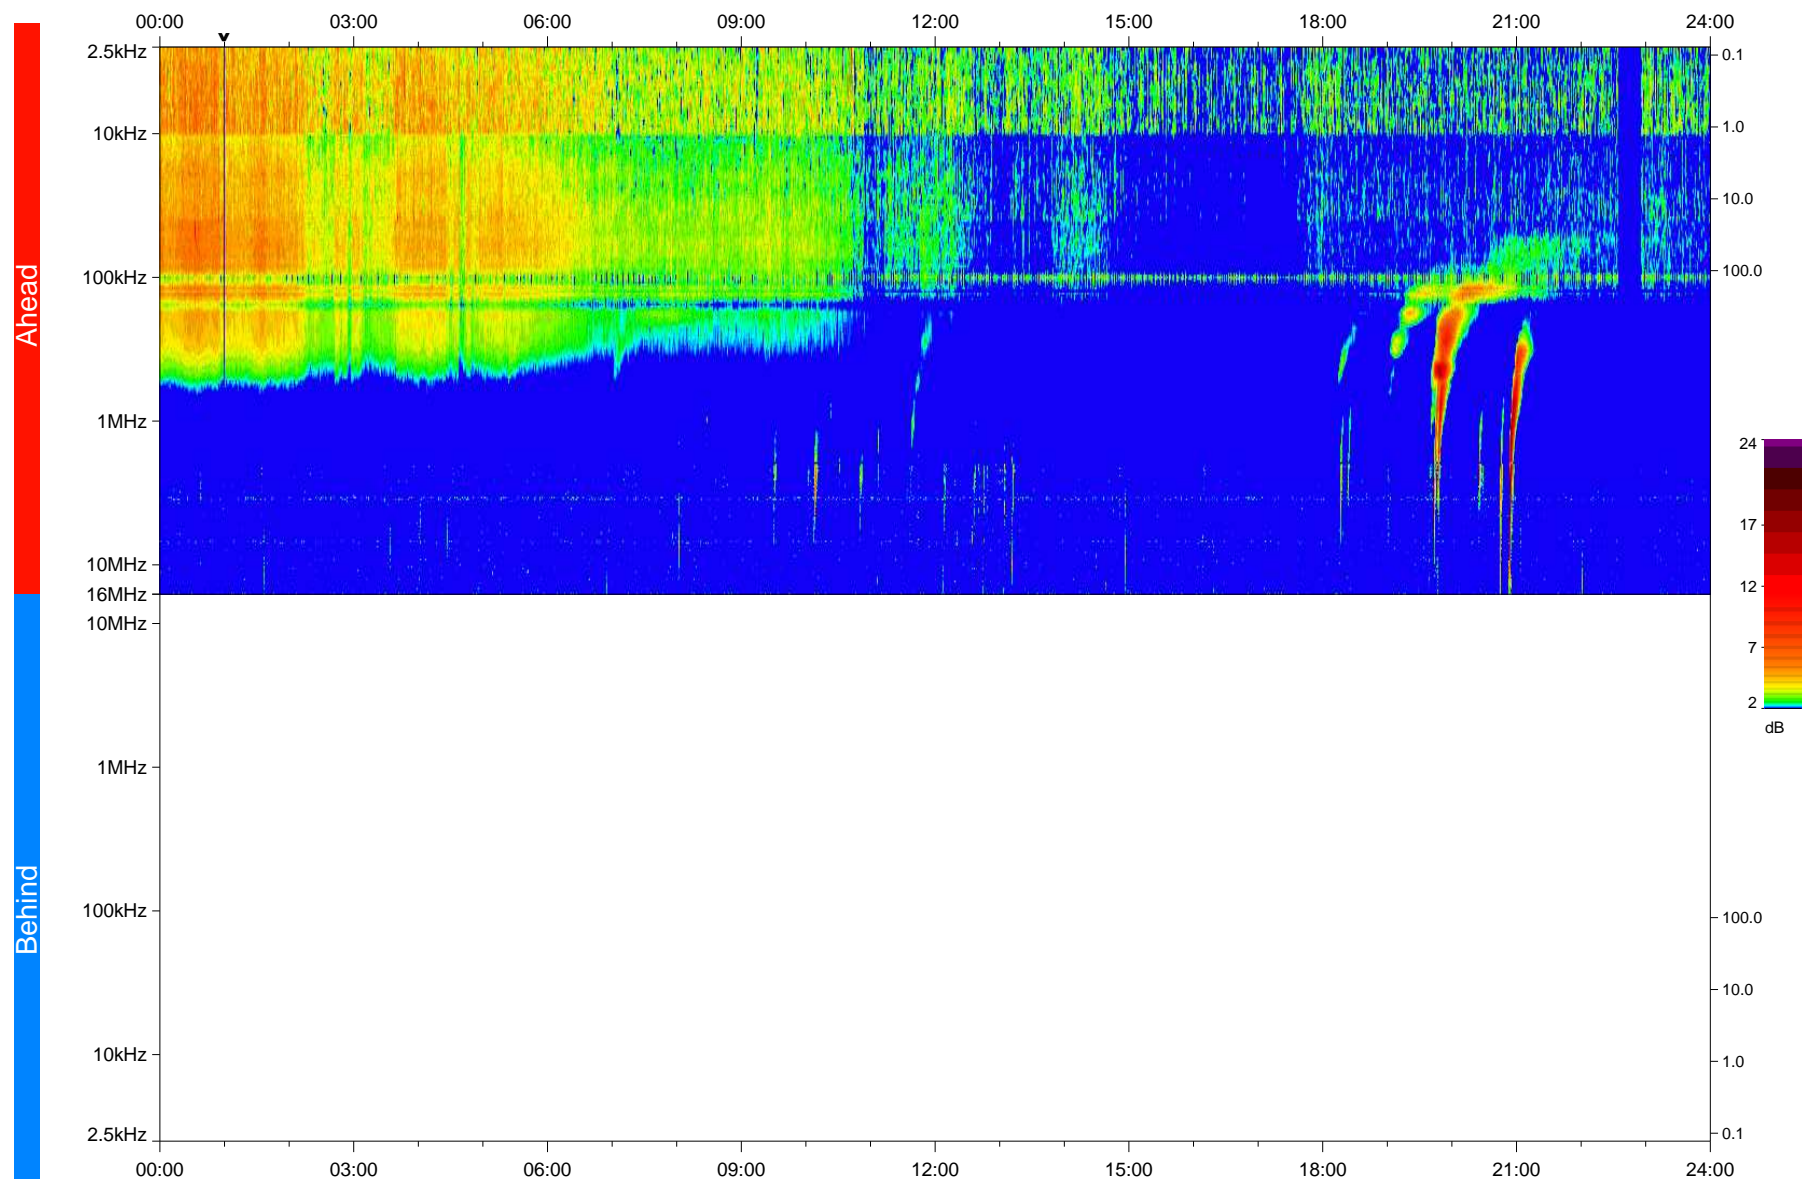

# STEREO/WAVES Daily Summary - 23-Feb-2016 (DOY 054)

Ahead source file: swaves\_ahead\_2016\_054\_1\_05.fin  
Ahead PSE Angle: -163.8°

Behind PSE Angle: 159.0°  
Behind source file: No STEREO-B data

Time (UTC)

file: stereo\_swaves\_daily-summary\_color\_20160223\_v04  
made by: space.umn.edu on macOS with IDL 8.8.2 on 2022-10-09 11:31:18, with TLib V945 / dynspec V311