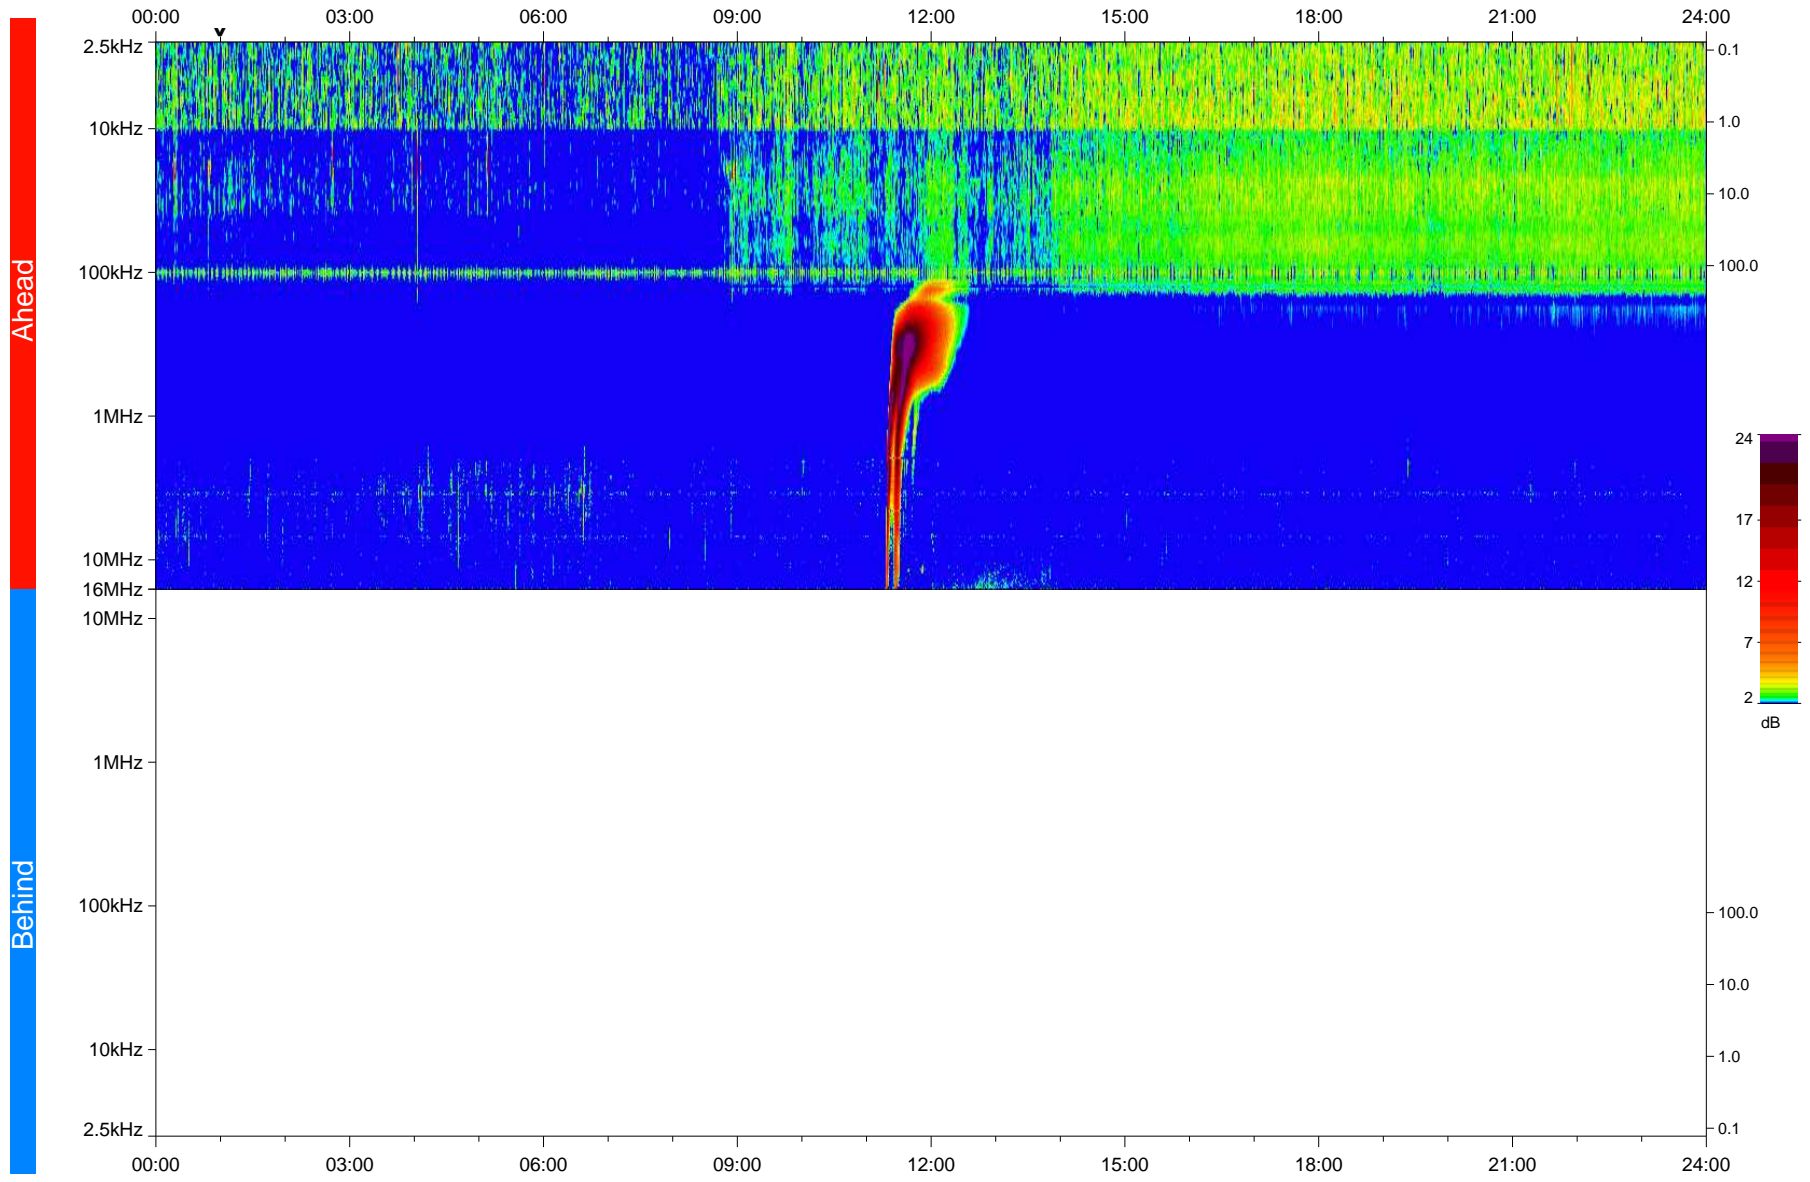

# STEREO/WAVES Daily Summary - 21-Feb-2016 (DOY 052)

Ahead source file: swaves Ahead\_2016\_052\_1\_05.fin  
Ahead PSE Angle: -163.9°

Behind PSE Angle: 159.3°  
Behind source file: No STEREO-B data

Time (UTC)

file: stereo\_swaves\_daily-summary\_color\_20160221\_v04  
made by: space.umn.edu on macOS with IDL 8.8.2 on 2022-10-09 11:28:28, with TLib V945 / dynspec V311