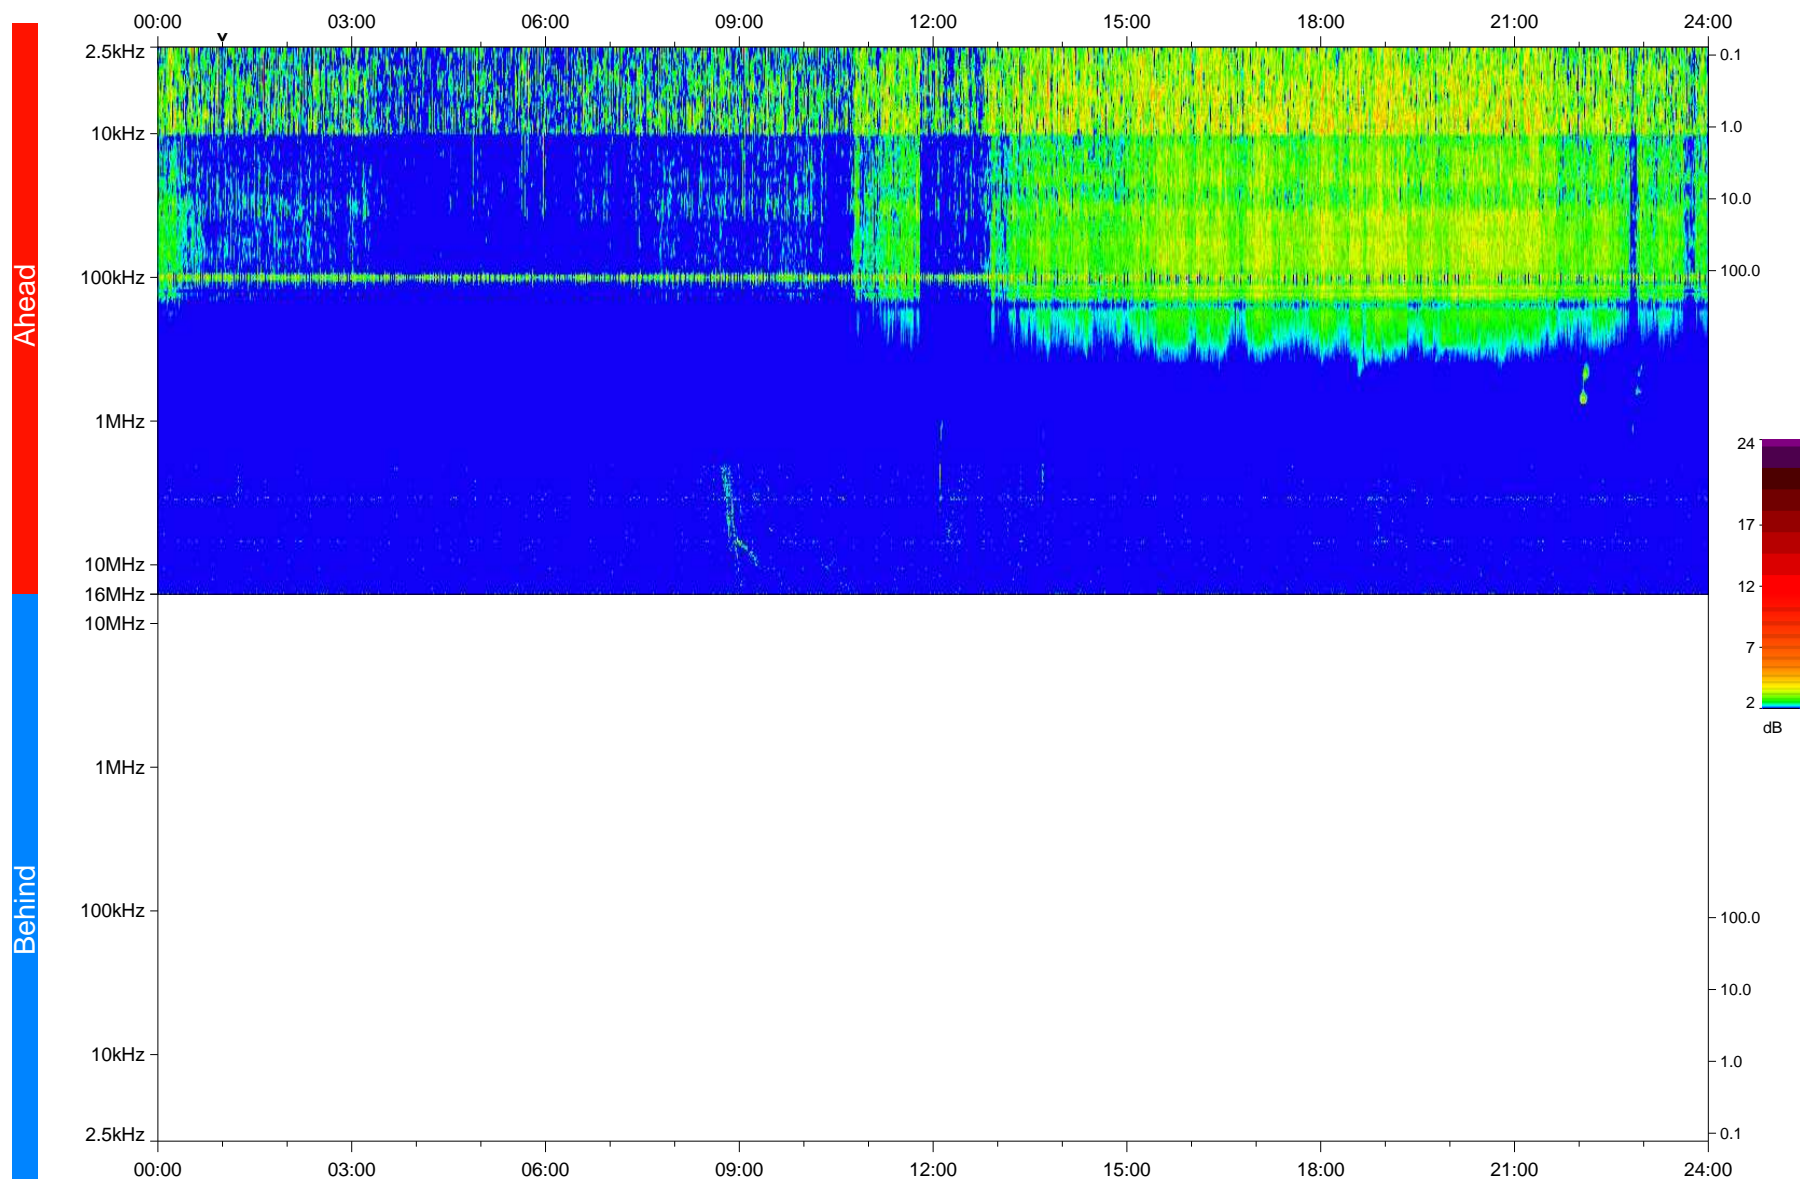

# STEREO/WAVES Daily Summary - 05-Feb-2016 (DOY 036)

Ahead source file: swaves\_ahead\_2016\_036\_1\_05.fin  
Ahead PSE Angle: -164.6°

Behind PSE Angle: 161.9°  
Behind source file: No STEREO-B data

Time (UTC)

file: stereo\_swaves\_daily-summary\_color\_20160205\_v04  
made by: space.umn.edu on macOS with IDL 8.8.2 on 2022-10-09 11:05:51, with TLib V945 / dynspec V311