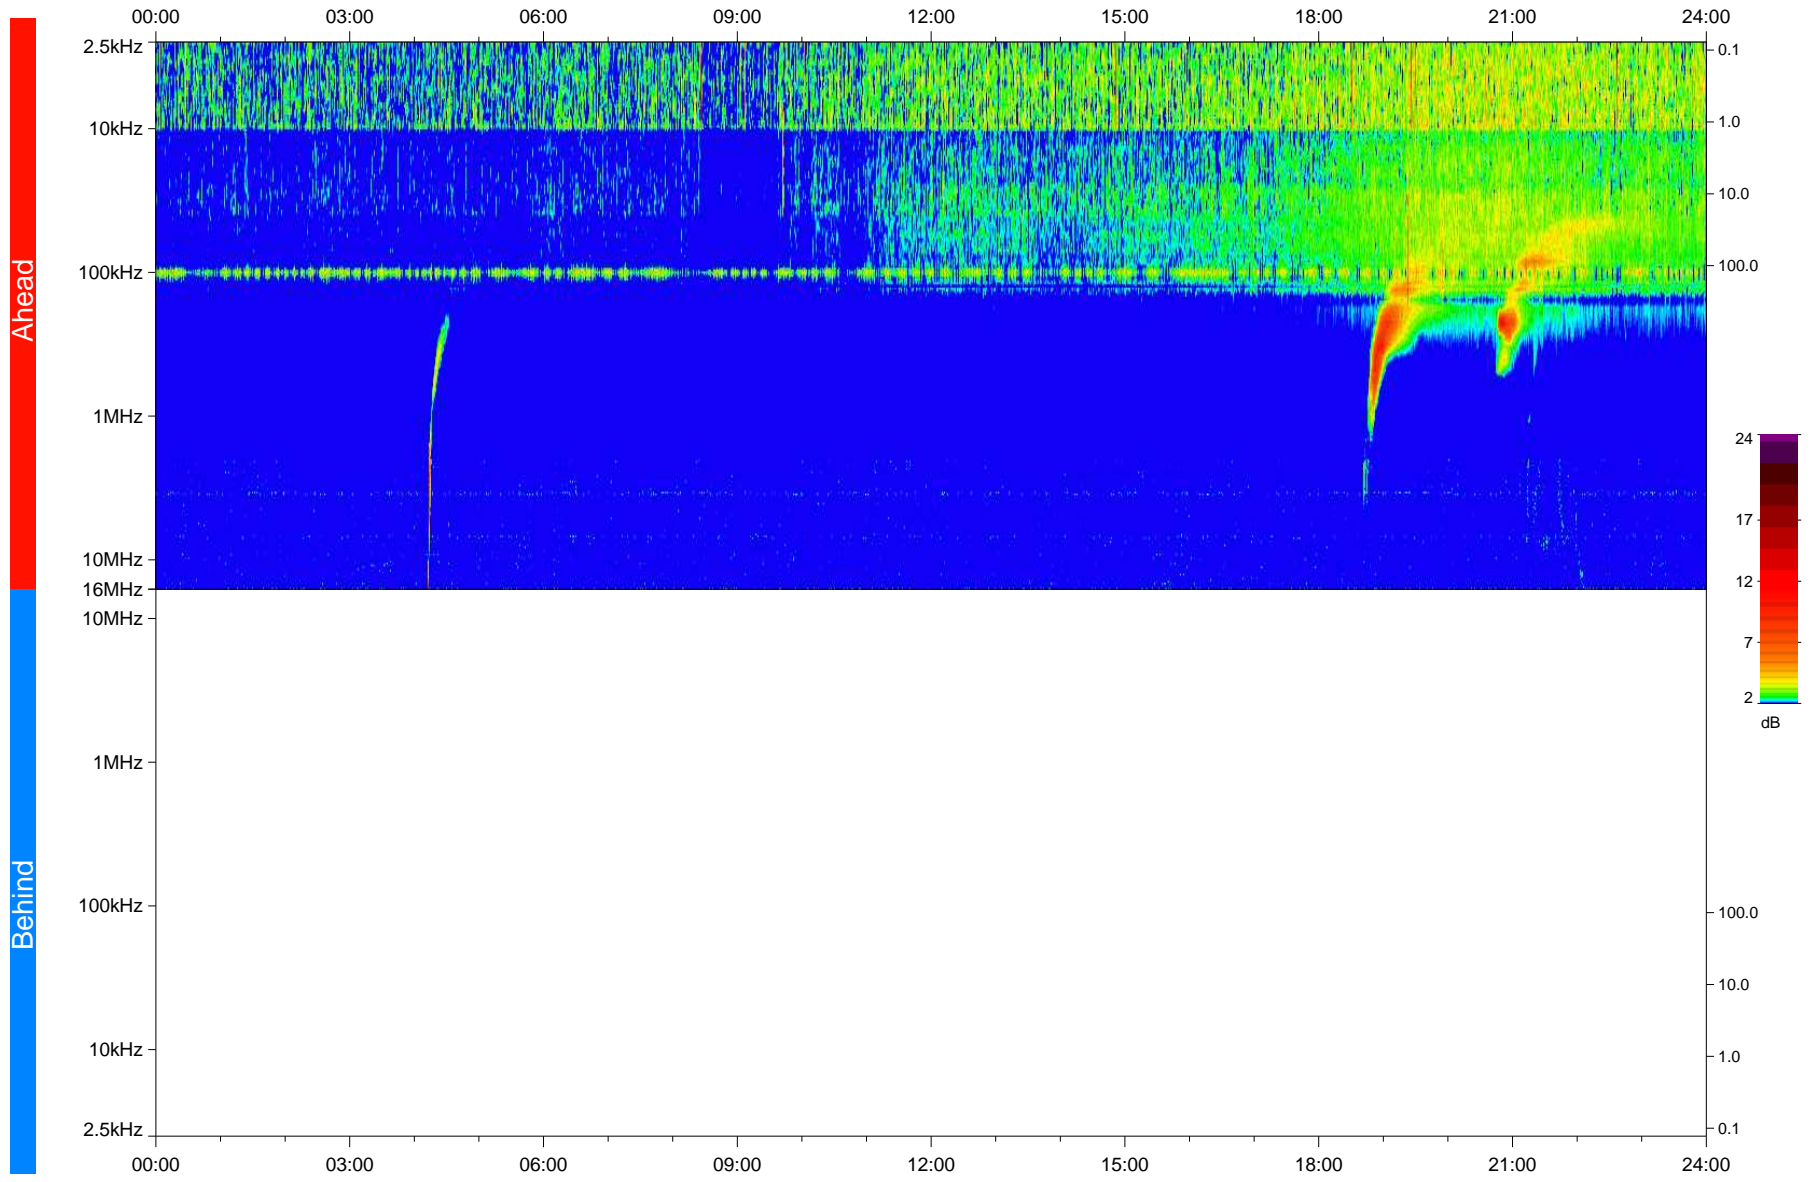

# STEREO/WAVES Daily Summary - 25-Jan-2016 (DOY 025)

Ahead source file: swaves\_ahead\_2016\_025\_1\_06.fin  
Ahead PSE Angle: -165.0°

Behind PSE Angle: 163.7°  
Behind source file: No STEREO-B data

Time (UTC)

file: stereo\_swaves\_daily-summary\_color\_20160125\_v04  
made by: space.umn.edu on macOS with IDL 8.8.2 on 2022-10-09 10:50:20, with TLib V945 / dynspec V311