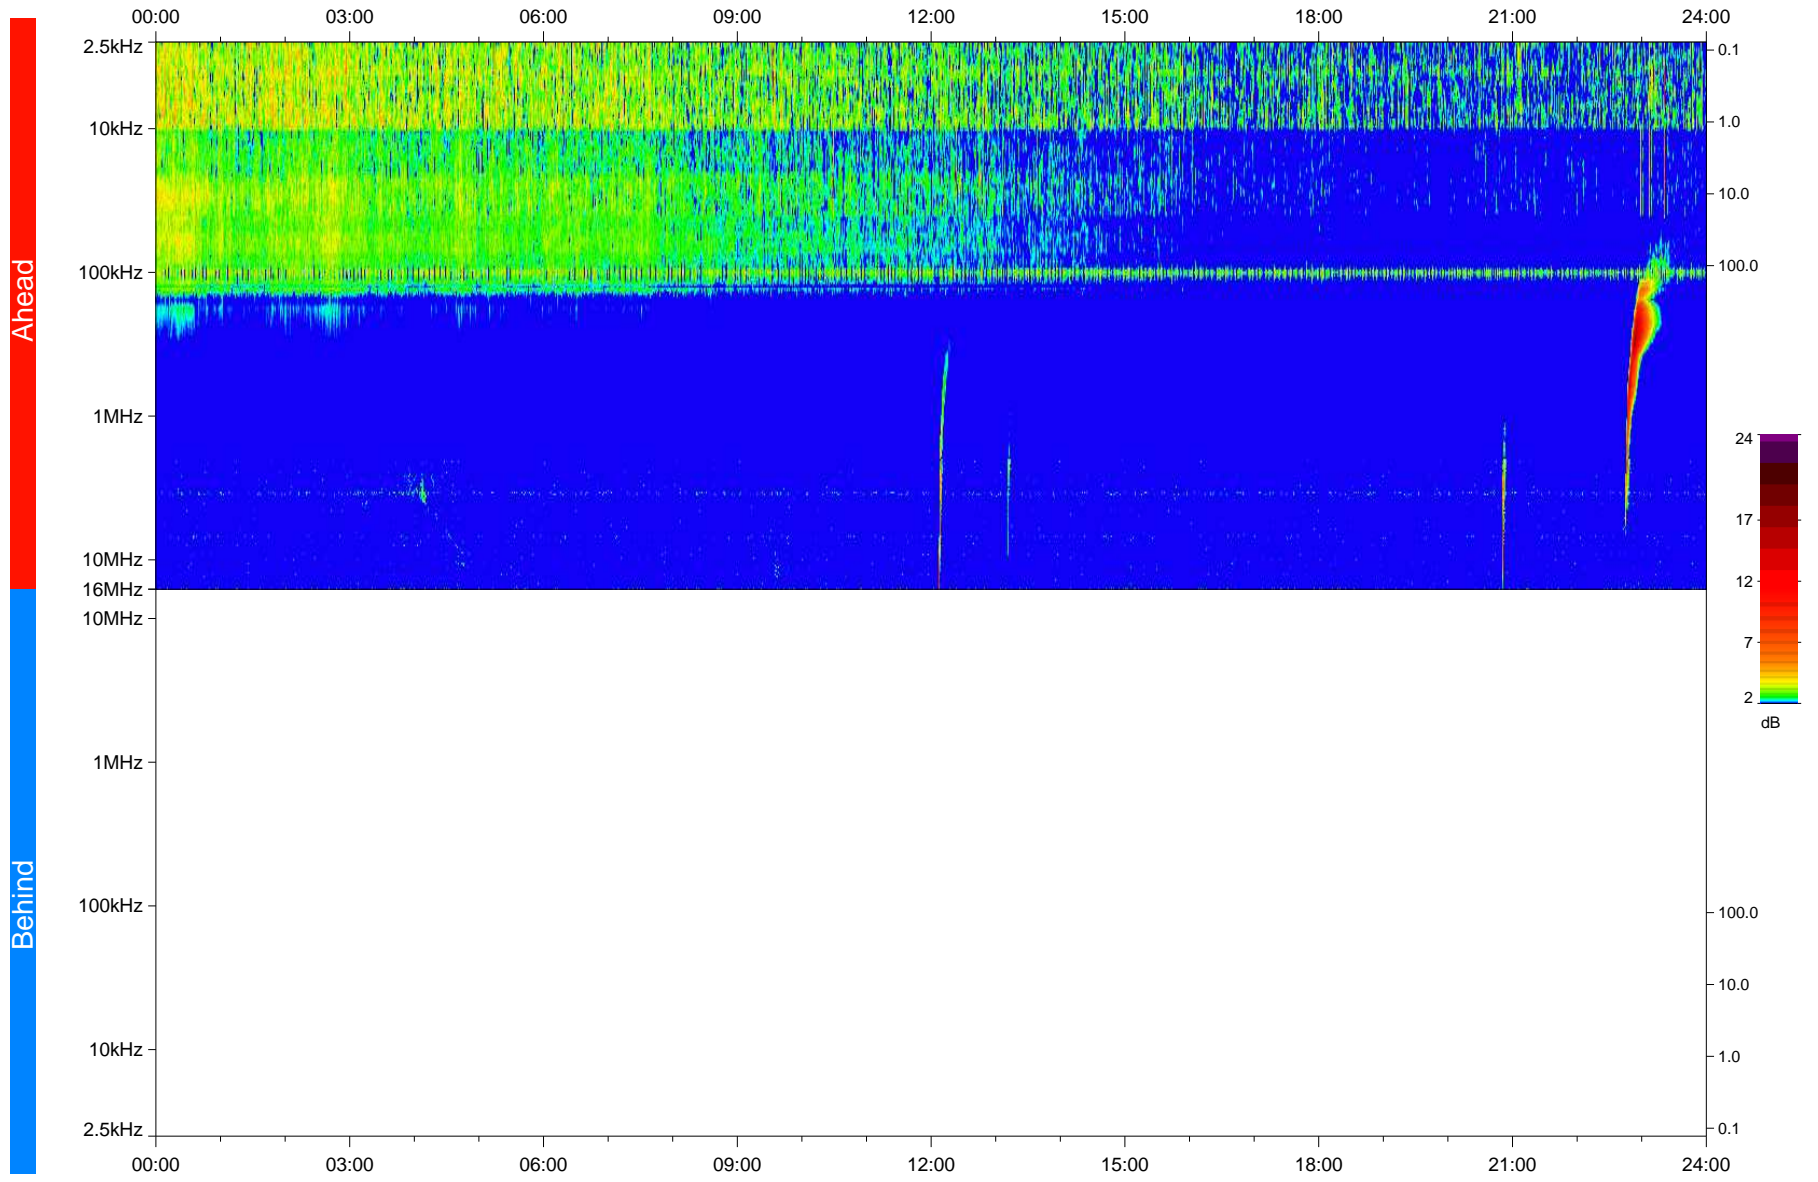

# STEREO/WAVES Daily Summary - 23-Jan-2016 (DOY 023)

Ahead source file: swaves\_ahead\_2016\_023\_1\_06.fin  
Ahead PSE Angle: -165.1°

Behind PSE Angle: 164.0°  
Behind source file: No STEREO-B data

Time (UTC)

file: stereo\_swaves\_daily-summary\_color\_20160123\_v04  
made by: space.umn.edu on macOS with IDL 8.8.2 on 2022-10-09 10:47:31, with TLib V945 / dynspec V311