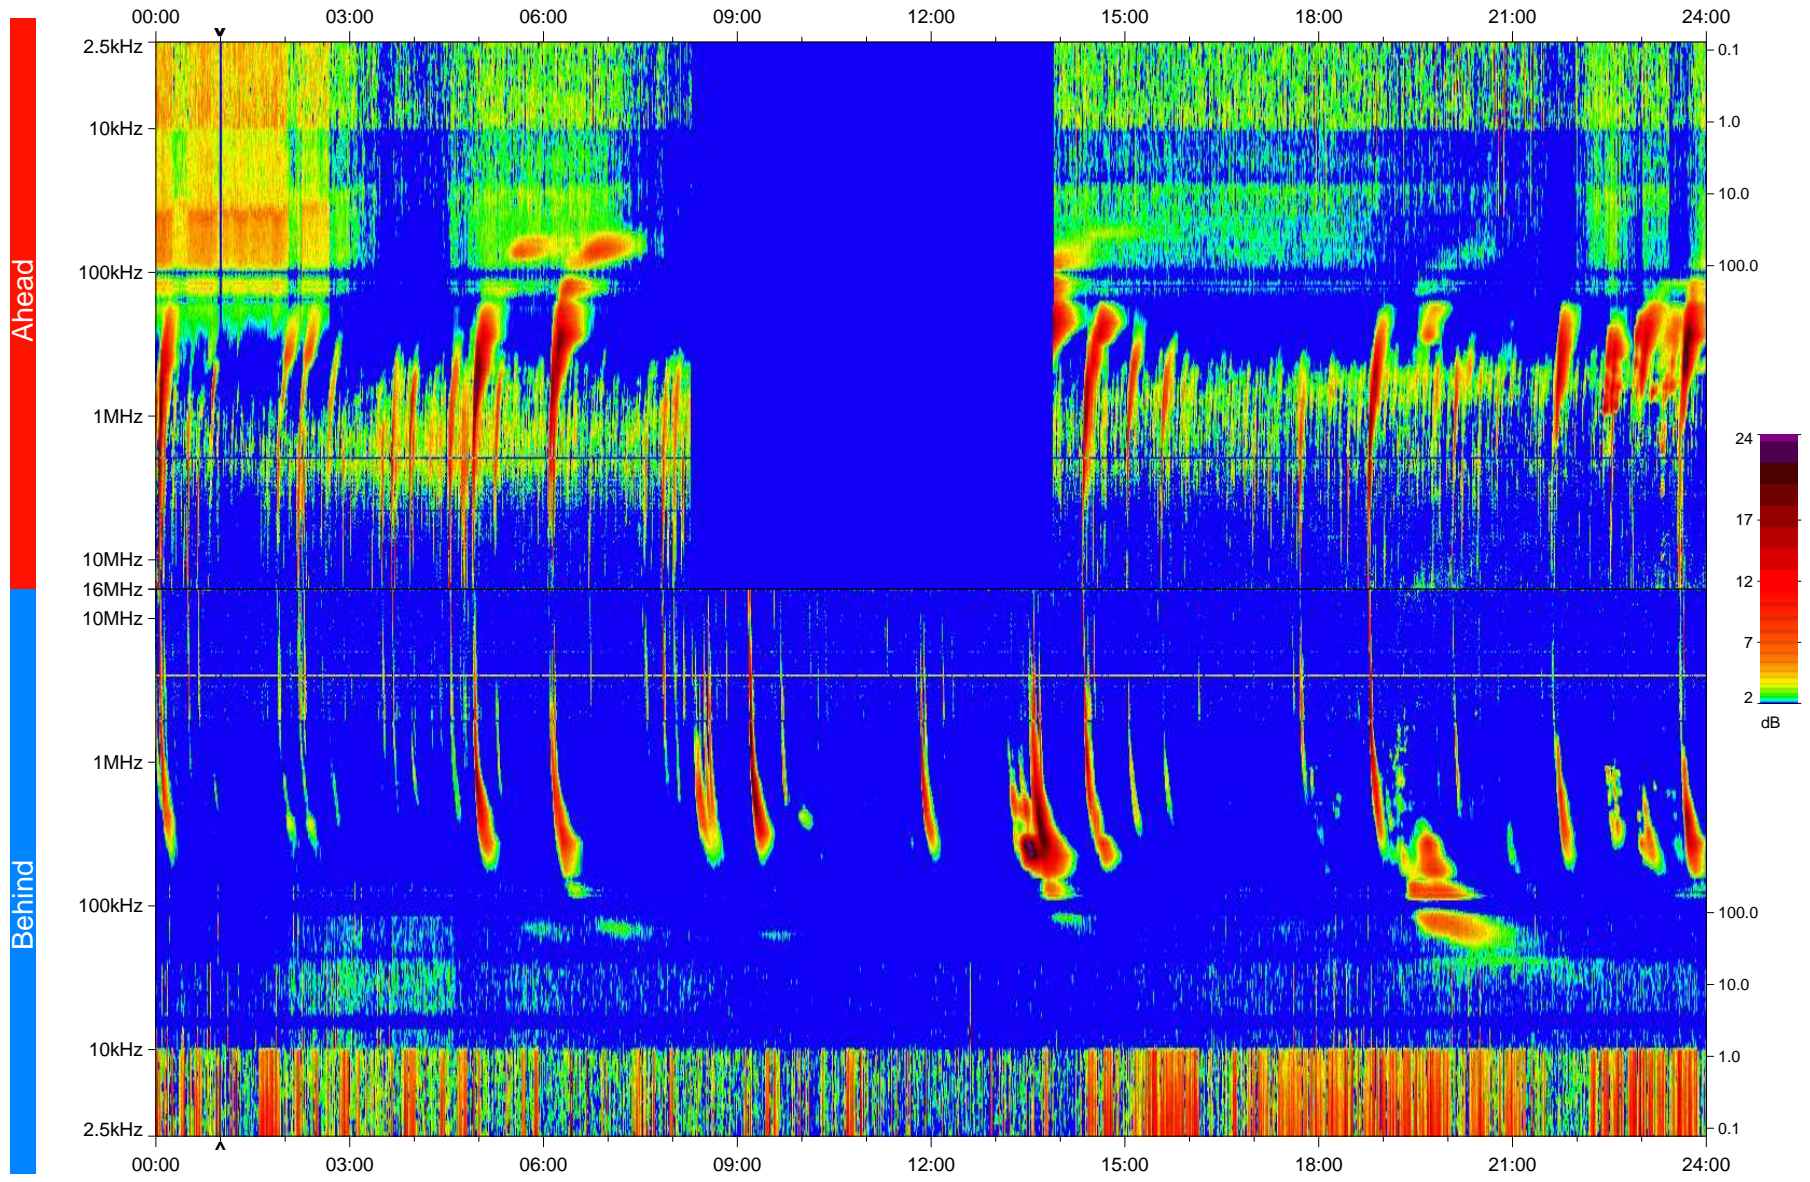

# STEREO/WAVES Daily Summary - 04-Jan-2014 (DOY 004)

Ahead source file: swaves\_ahead\_2014\_004\_1\_06.fin  
Ahead PSE Angle: 150.6°

Behind PSE Angle: -152.4°  
Behind source file: swaves\_behind\_2014\_004\_1\_05.fin

Time (UTC)

file: stereo\_swaves\_daily-summary\_color\_20140104\_v04  
made by: space.umn.edu on macOS with IDL 8.8.2 on 2022-10-11 07:44:49, with Tlib V945 / dynspec V311