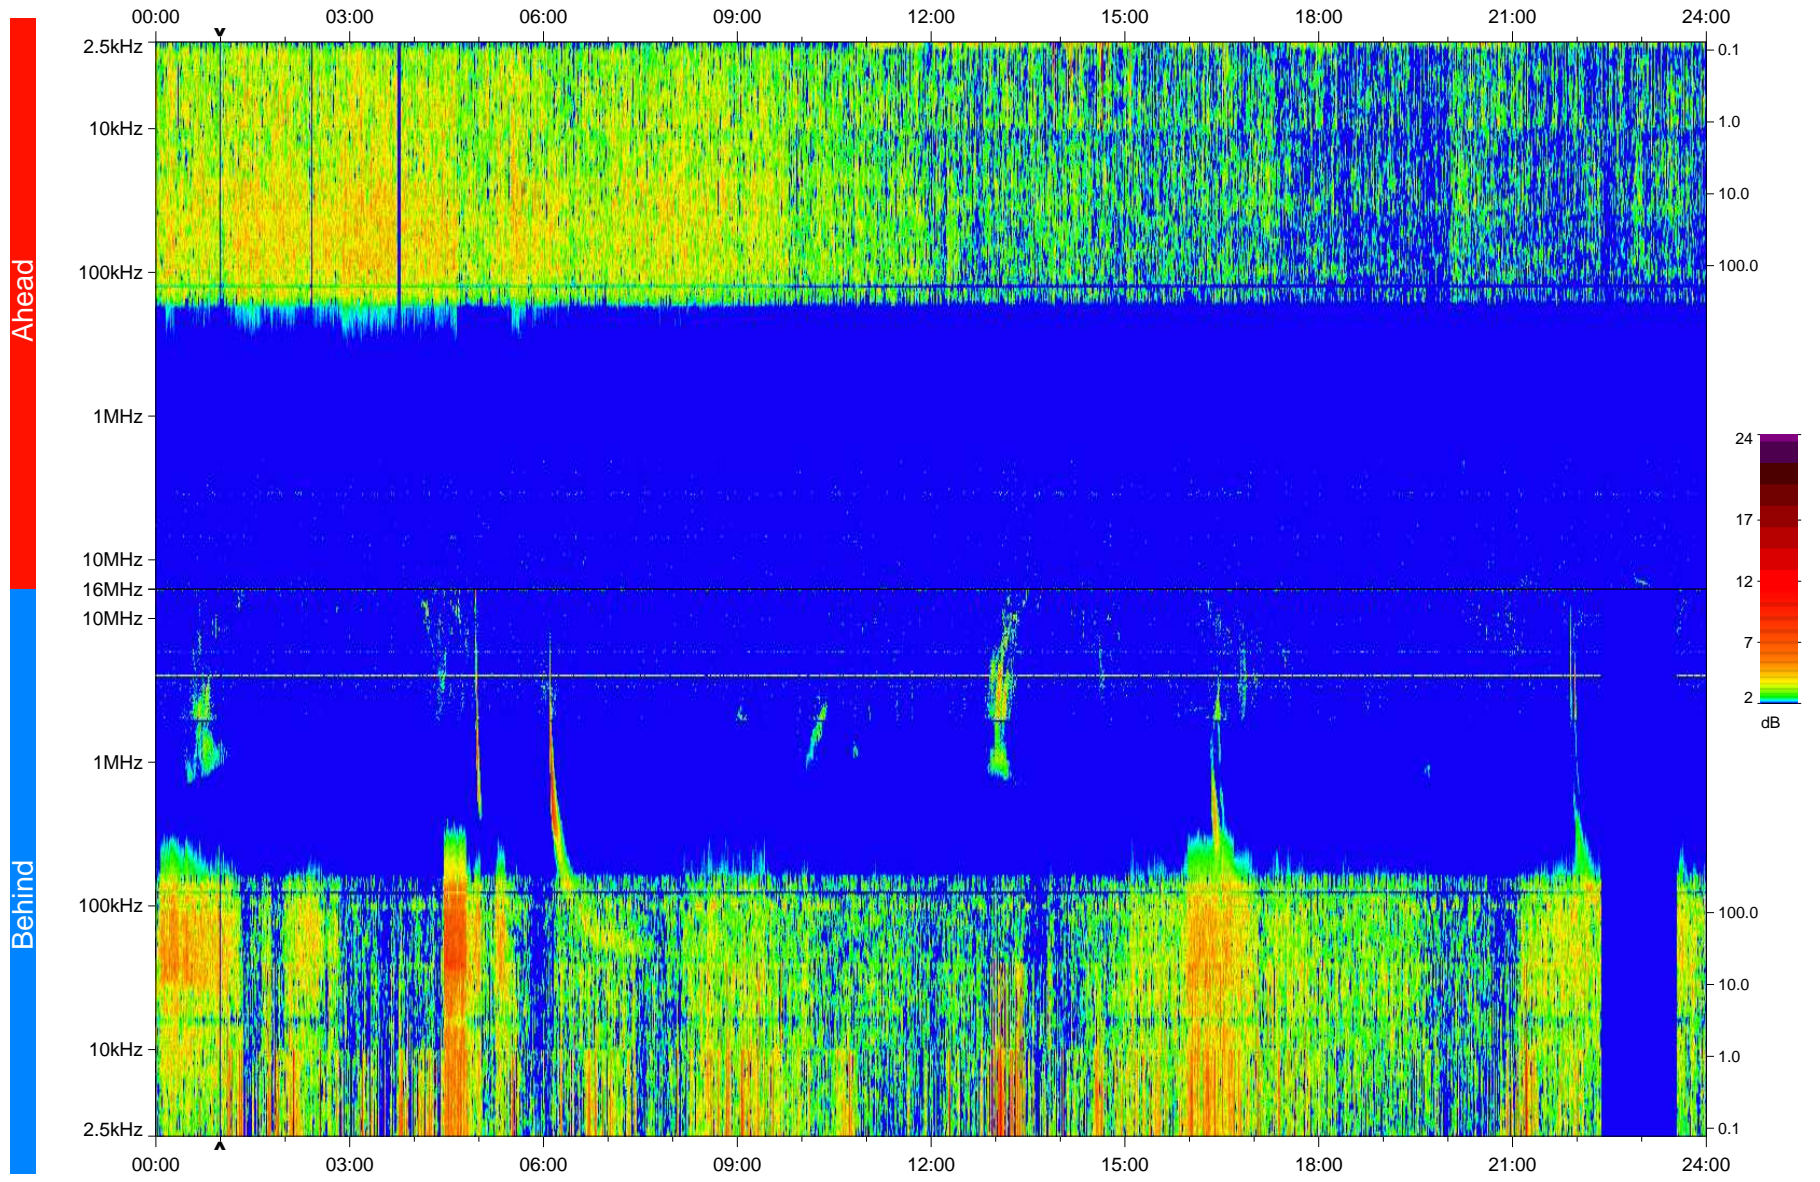

# STEREO/WAVES Daily Summary - 30-Dec-2010 (DOY 364)

Ahead source file: swaves\_ahead\_2010\_364\_1\_04.fin  
Ahead PSE Angle: 85.4°

Behind PSE Angle: -89.7°  
Behind source file: swaves\_behind\_2010\_364\_1\_04.fin

Time (UTC)

file: stereo\_swaves\_daily-summary\_color\_20101230\_v04  
made by: space.umn.edu on macOS with IDL 8.8.2 on 2022-10-16 18:41:52, with TLib V945 / dynspec V311