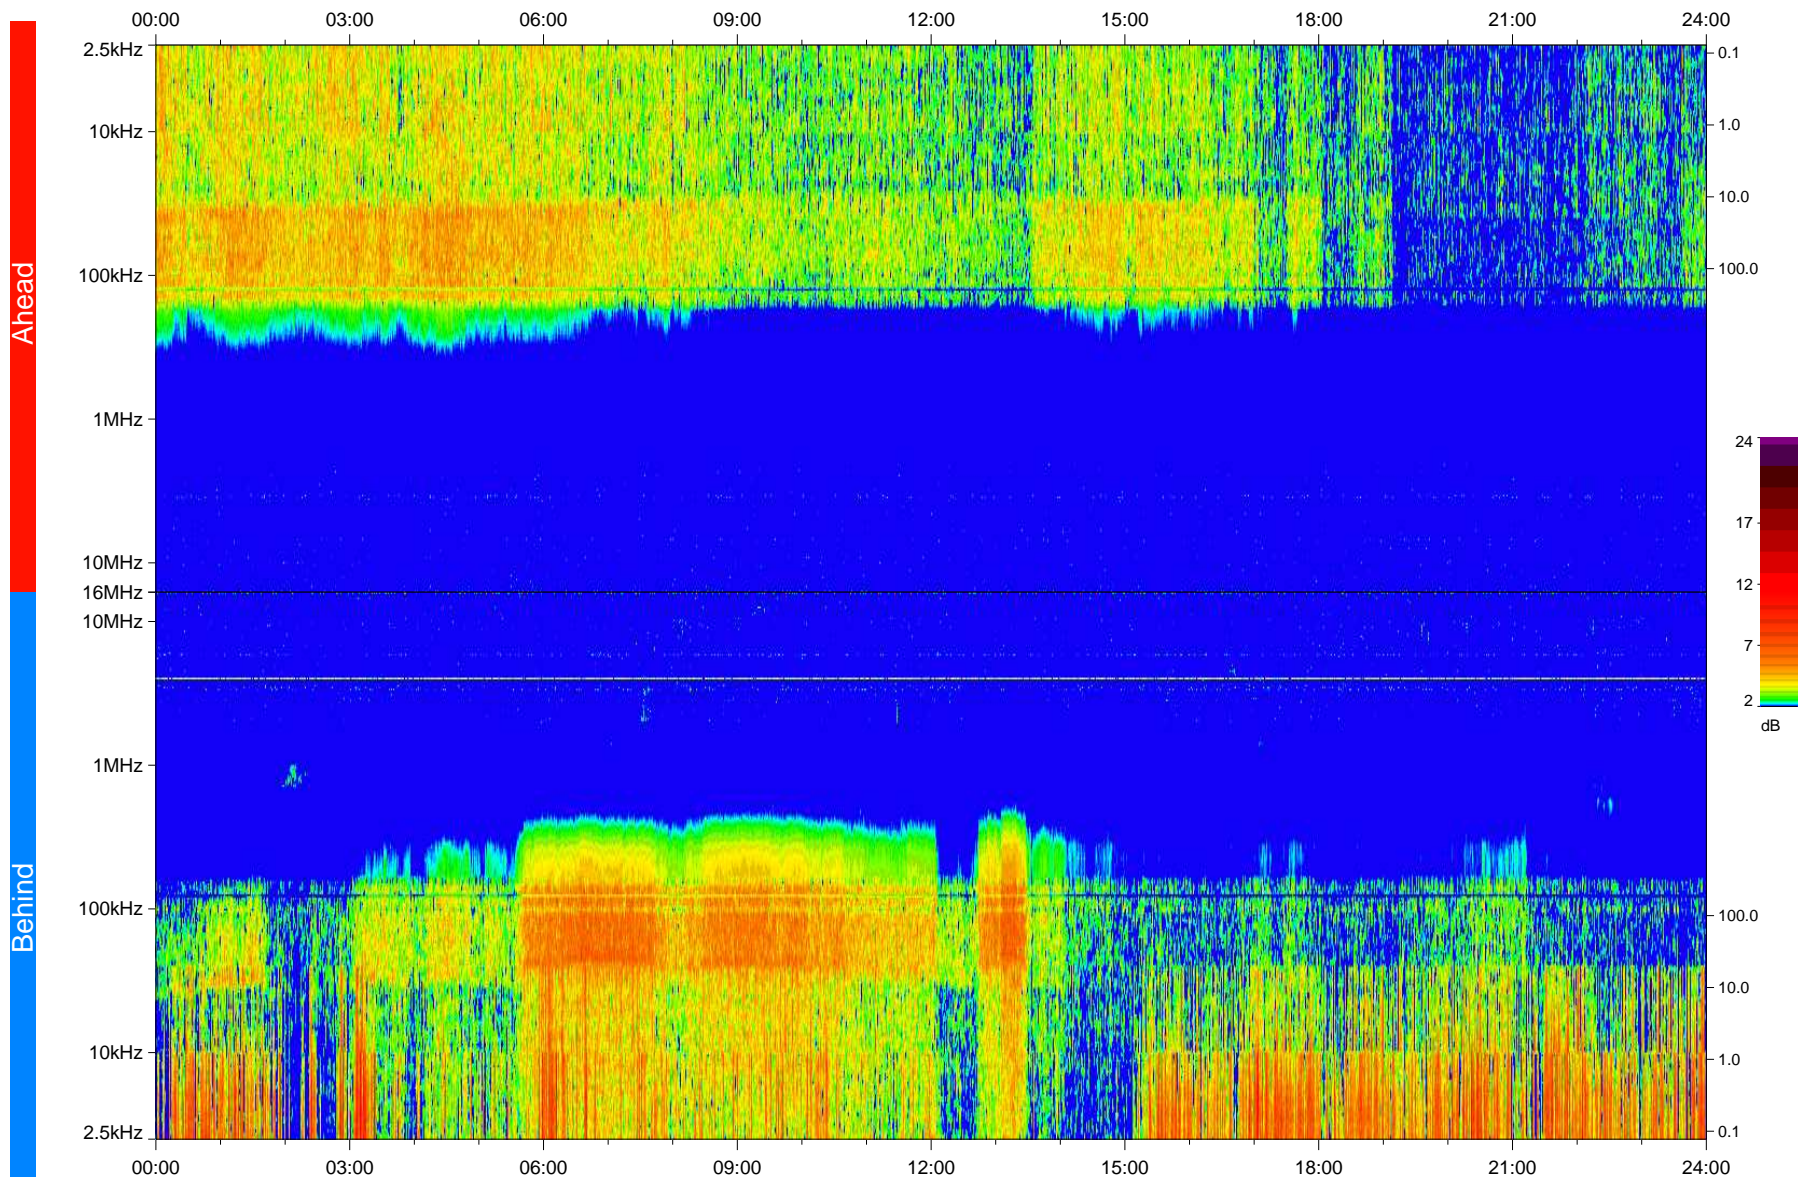

# STEREO/WAVES Daily Summary - 27-Dec-2010 (DOY 361)

Ahead source file: swaves\_ahead\_2010\_361\_1\_04.fin  
Ahead PSE Angle: 85.4°

Behind PSE Angle: -89.3°  
Behind source file: swaves\_behind\_2010\_361\_1\_04.fin

Time (UTC)

file: stereo\_swaves\_daily-summary\_color\_20101227\_v04  
made by: space.umn.edu on macOS with IDL 8.8.2 on 2022-10-16 18:33:28, with TLib V945 / dynspec V311