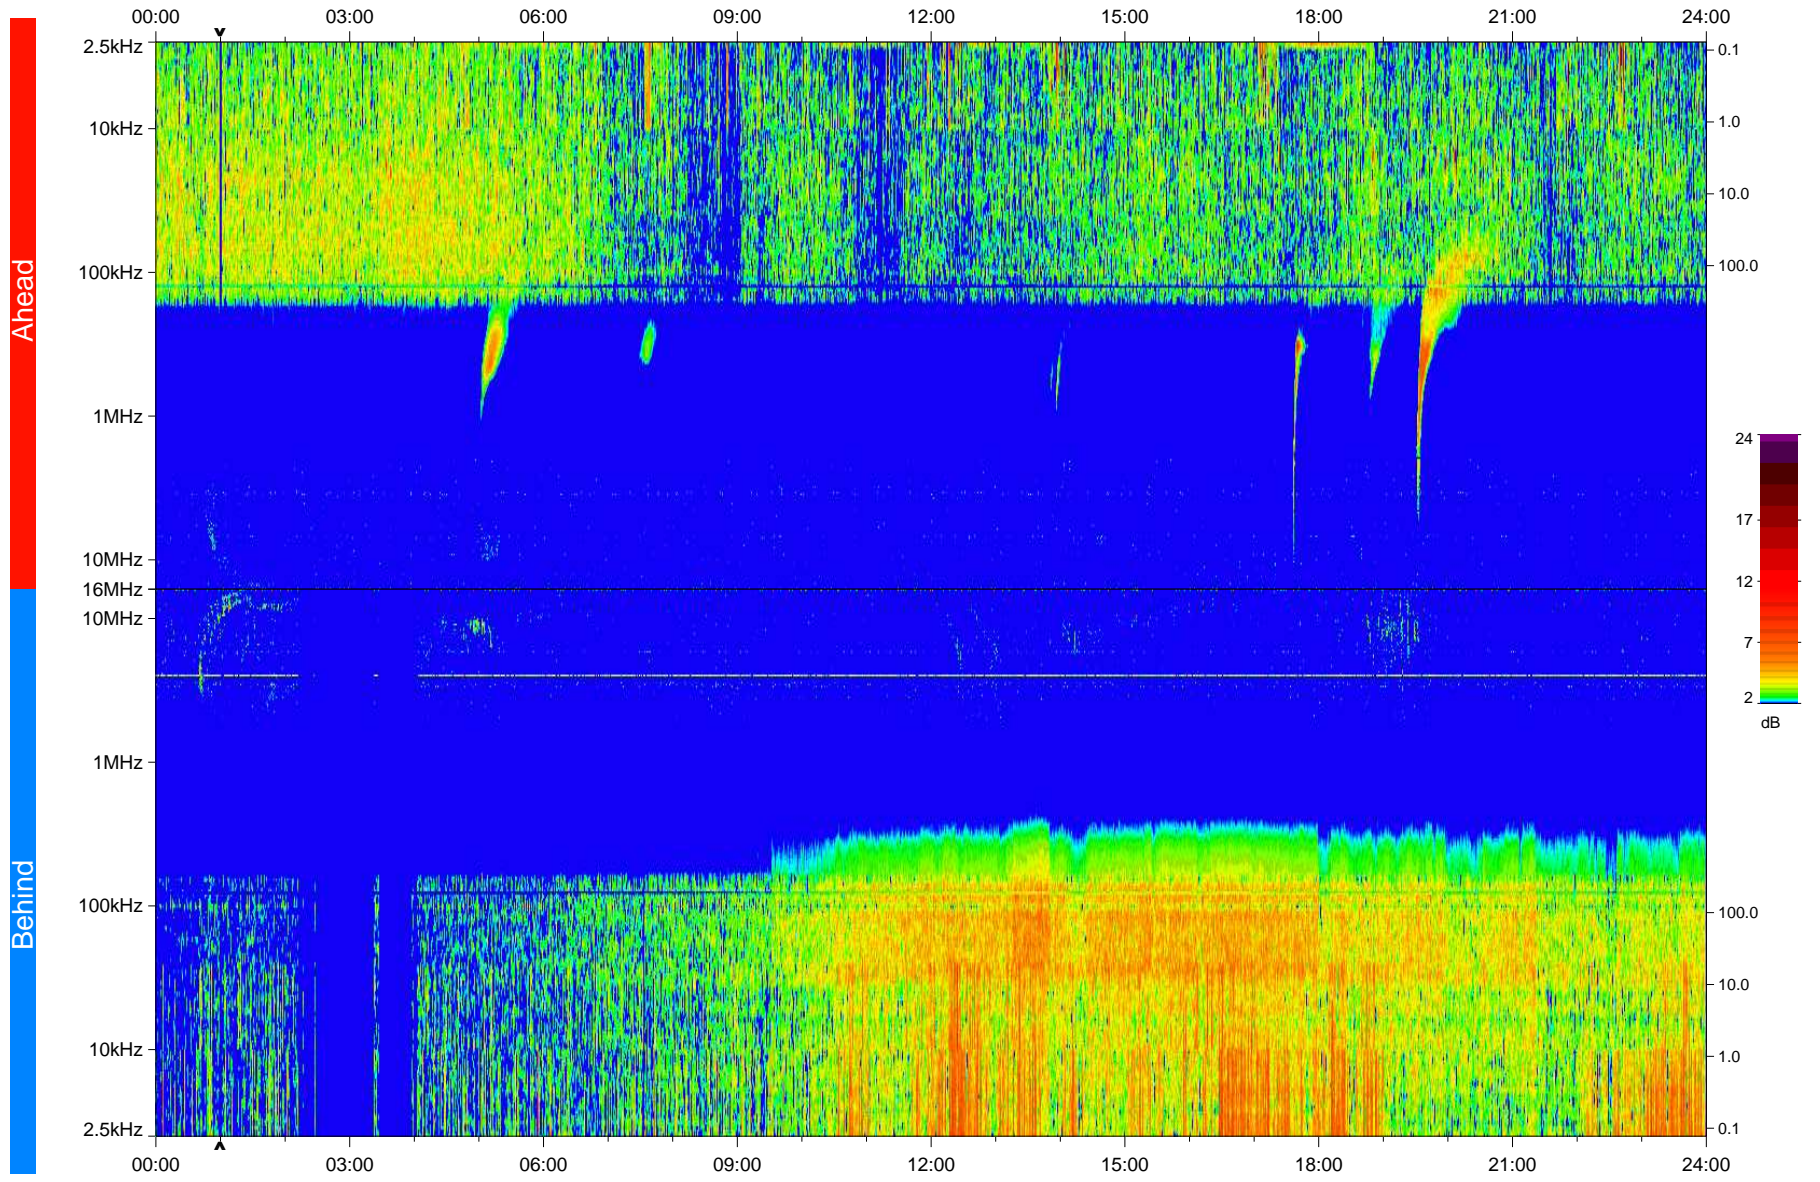

STEREO/WAVES Daily Summary - 22-Dec-2010 (DOY 356)

Ahead source file: swaves_ahead_2010_356_1_05.fin
Ahead PSE Angle: 85.3°

Behind PSE Angle: -88.7°
Behind source file: swaves_behind_2010_356_1_06.fin

Time (UTC)

file: stereo_swaves_daily-summary_color_20101222_v04
made by: space.umn.edu on macOS with IDL 8.8.2 on 2022-10-16 18:19:17, with TMLib V945 / dynspec V311