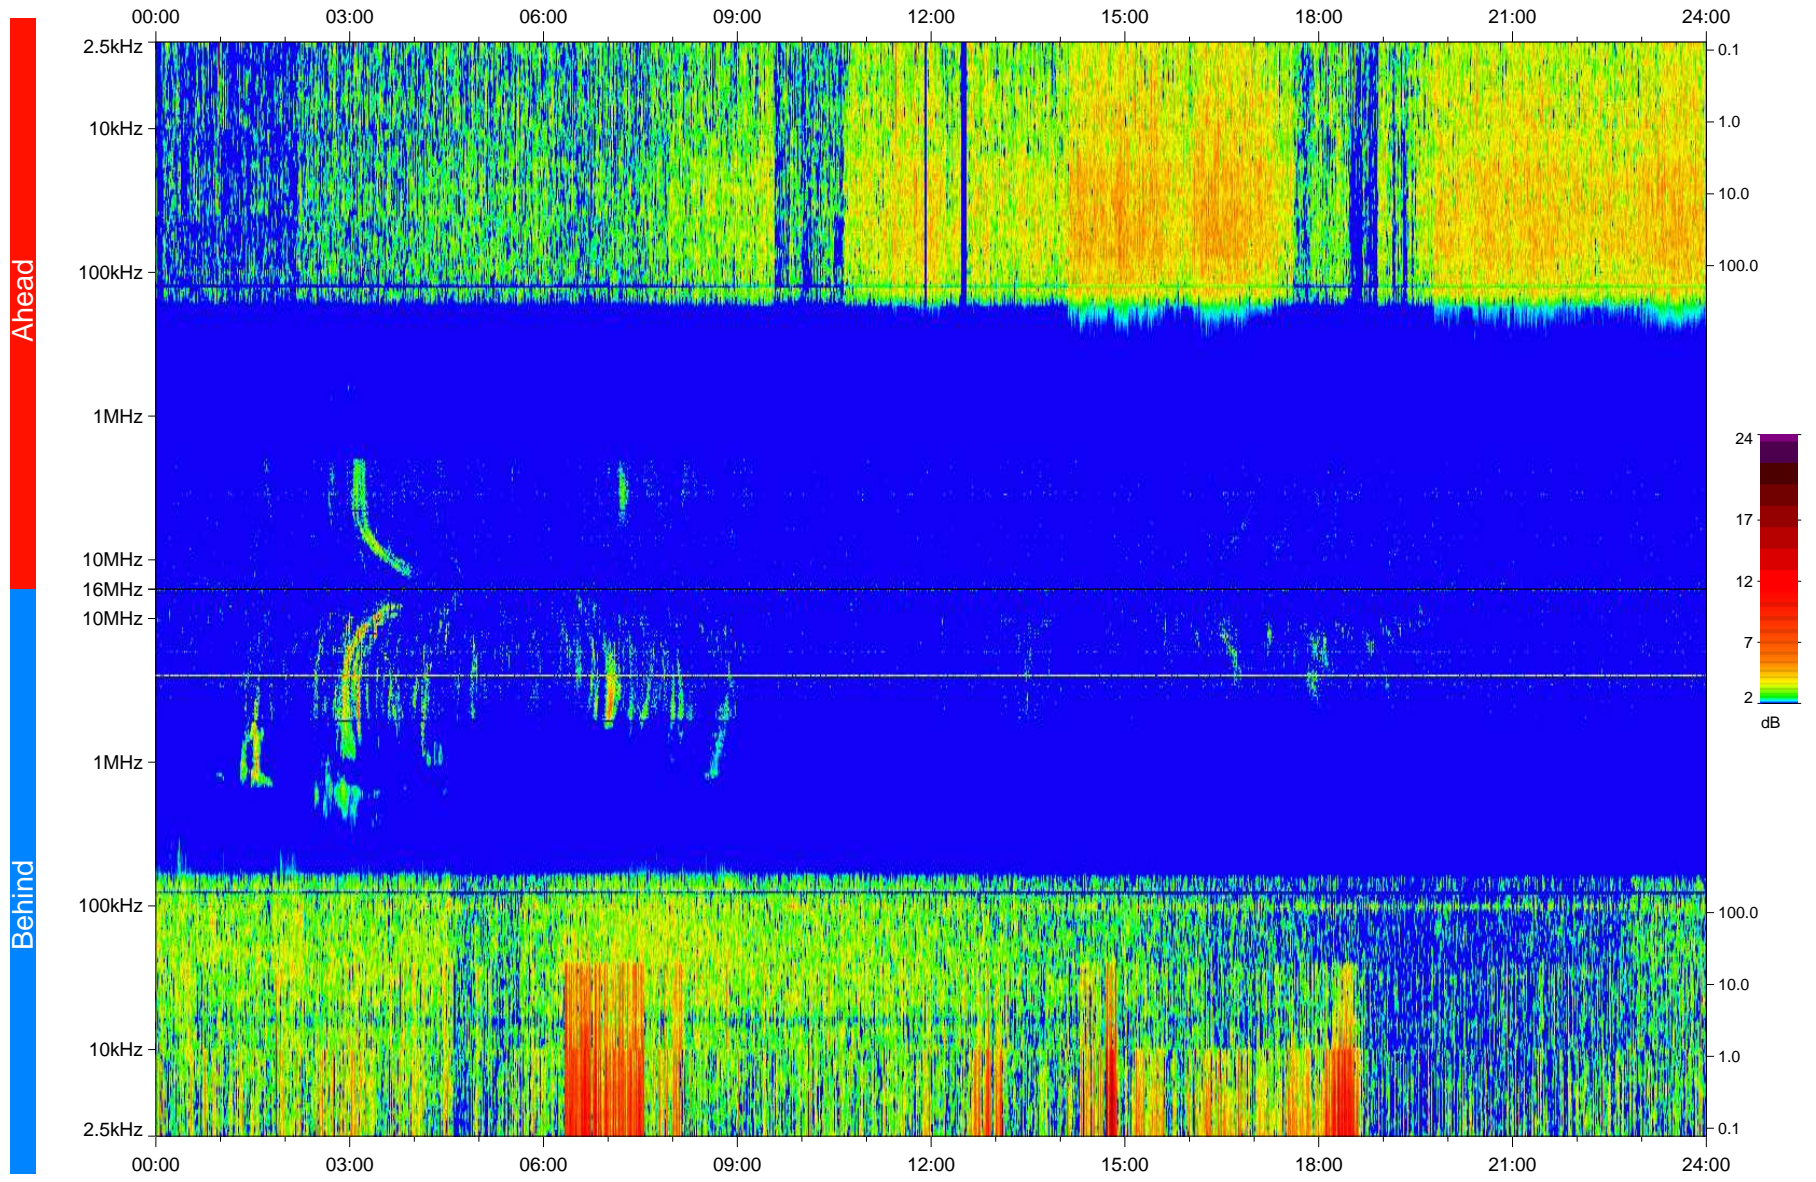

# STEREO/WAVES Daily Summary - 21-Dec-2010 (DOY 355)

Ahead source file: swaves\_ahead\_2010\_355\_1\_04.fin  
Ahead PSE Angle: 85.3°

Behind PSE Angle: -88.6°  
Behind source file: swaves\_behind\_2010\_355\_1\_04.fin

Time (UTC)

file: stereo\_swaves\_daily-summary\_color\_20101221\_v04  
made by: space.umn.edu on macOS with IDL 8.8.2 on 2022-10-16 18:16:30, with TLib V945 / dynspec V311