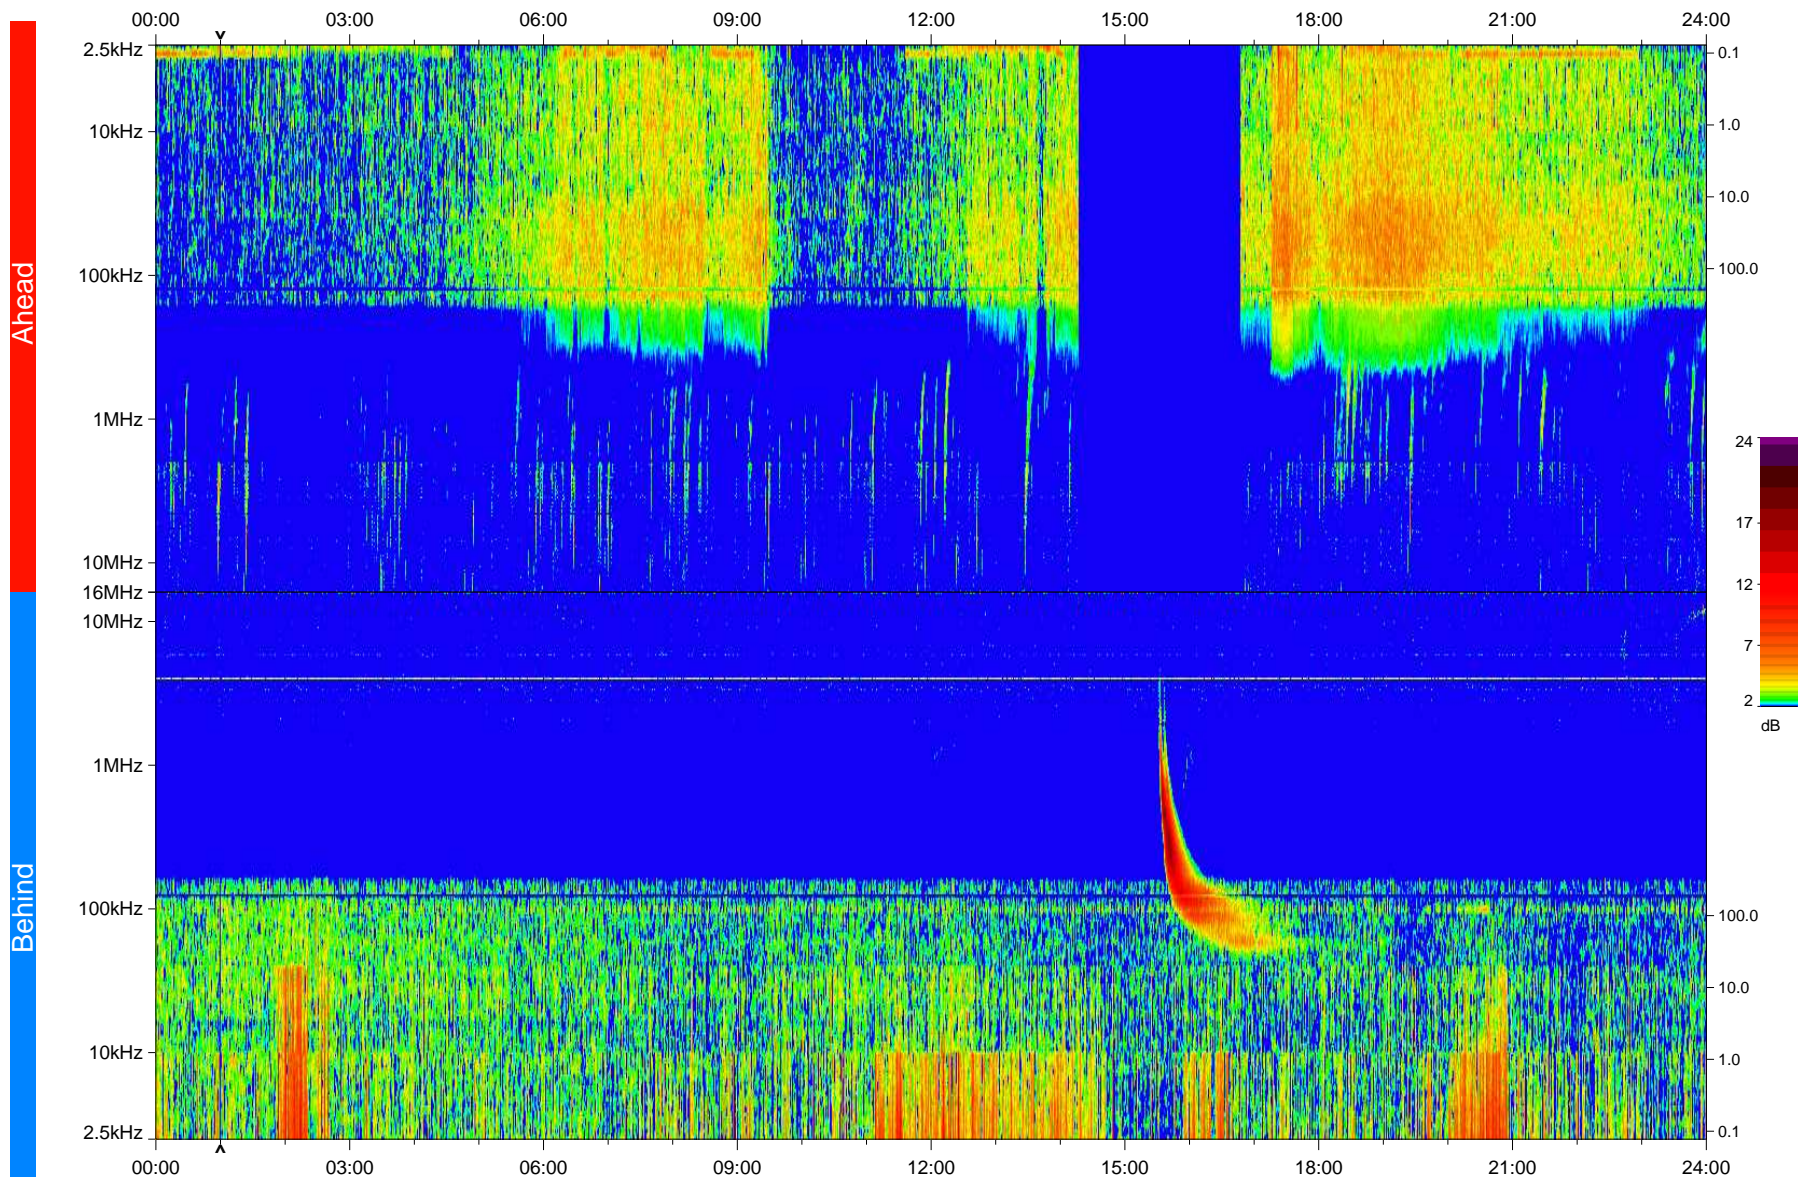

# STEREO/WAVES Daily Summary - 14-Dec-2010 (DOY 348)

Ahead source file: swaves\_ahead\_2010\_348\_1\_04.fin  
Ahead PSE Angle: 85.2°

Behind PSE Angle: -87.6°  
Behind source file: swaves\_behind\_2010\_348\_1\_04.fin

Time (UTC)

file: stereo\_swaves\_daily-summary\_color\_20101214\_v04  
made by: space.umn.edu on macOS with IDL 8.8.2 on 2022-10-16 17:56:51, with TLib V945 / dynspec V311