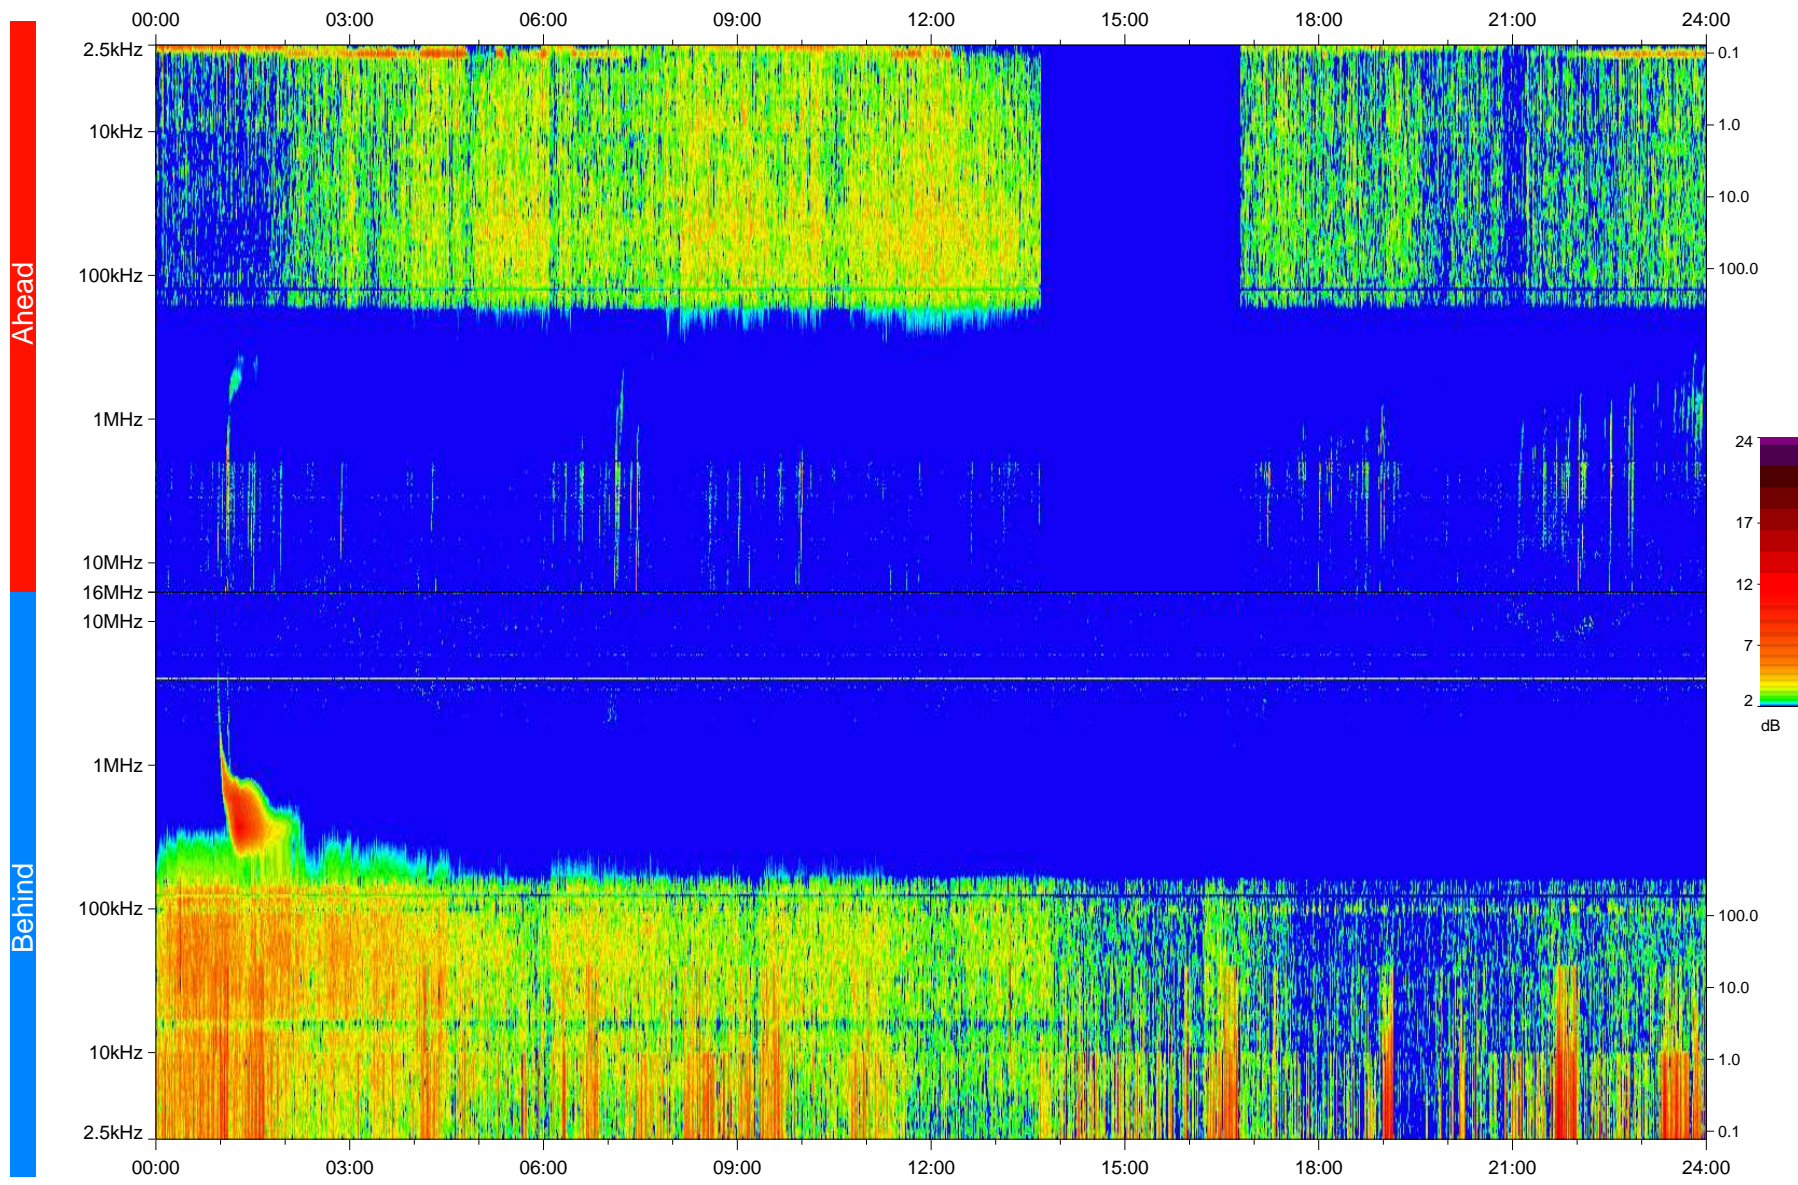

# STEREO/WAVES Daily Summary - 13-Dec-2010 (DOY 347)

Ahead source file: swaves\_ahead\_2010\_347\_1\_04.fin  
Ahead PSE Angle: 85.2°

Behind PSE Angle: -87.4°  
Behind source file: swaves\_behind\_2010\_347\_1\_04.fin

Time (UTC)

file: stereo\_swaves\_daily-summary\_color\_20101213\_v04  
made by: space.umn.edu on macOS with IDL 8.8.2 on 2022-10-16 17:54:06, with TLib V945 / dynspec V311