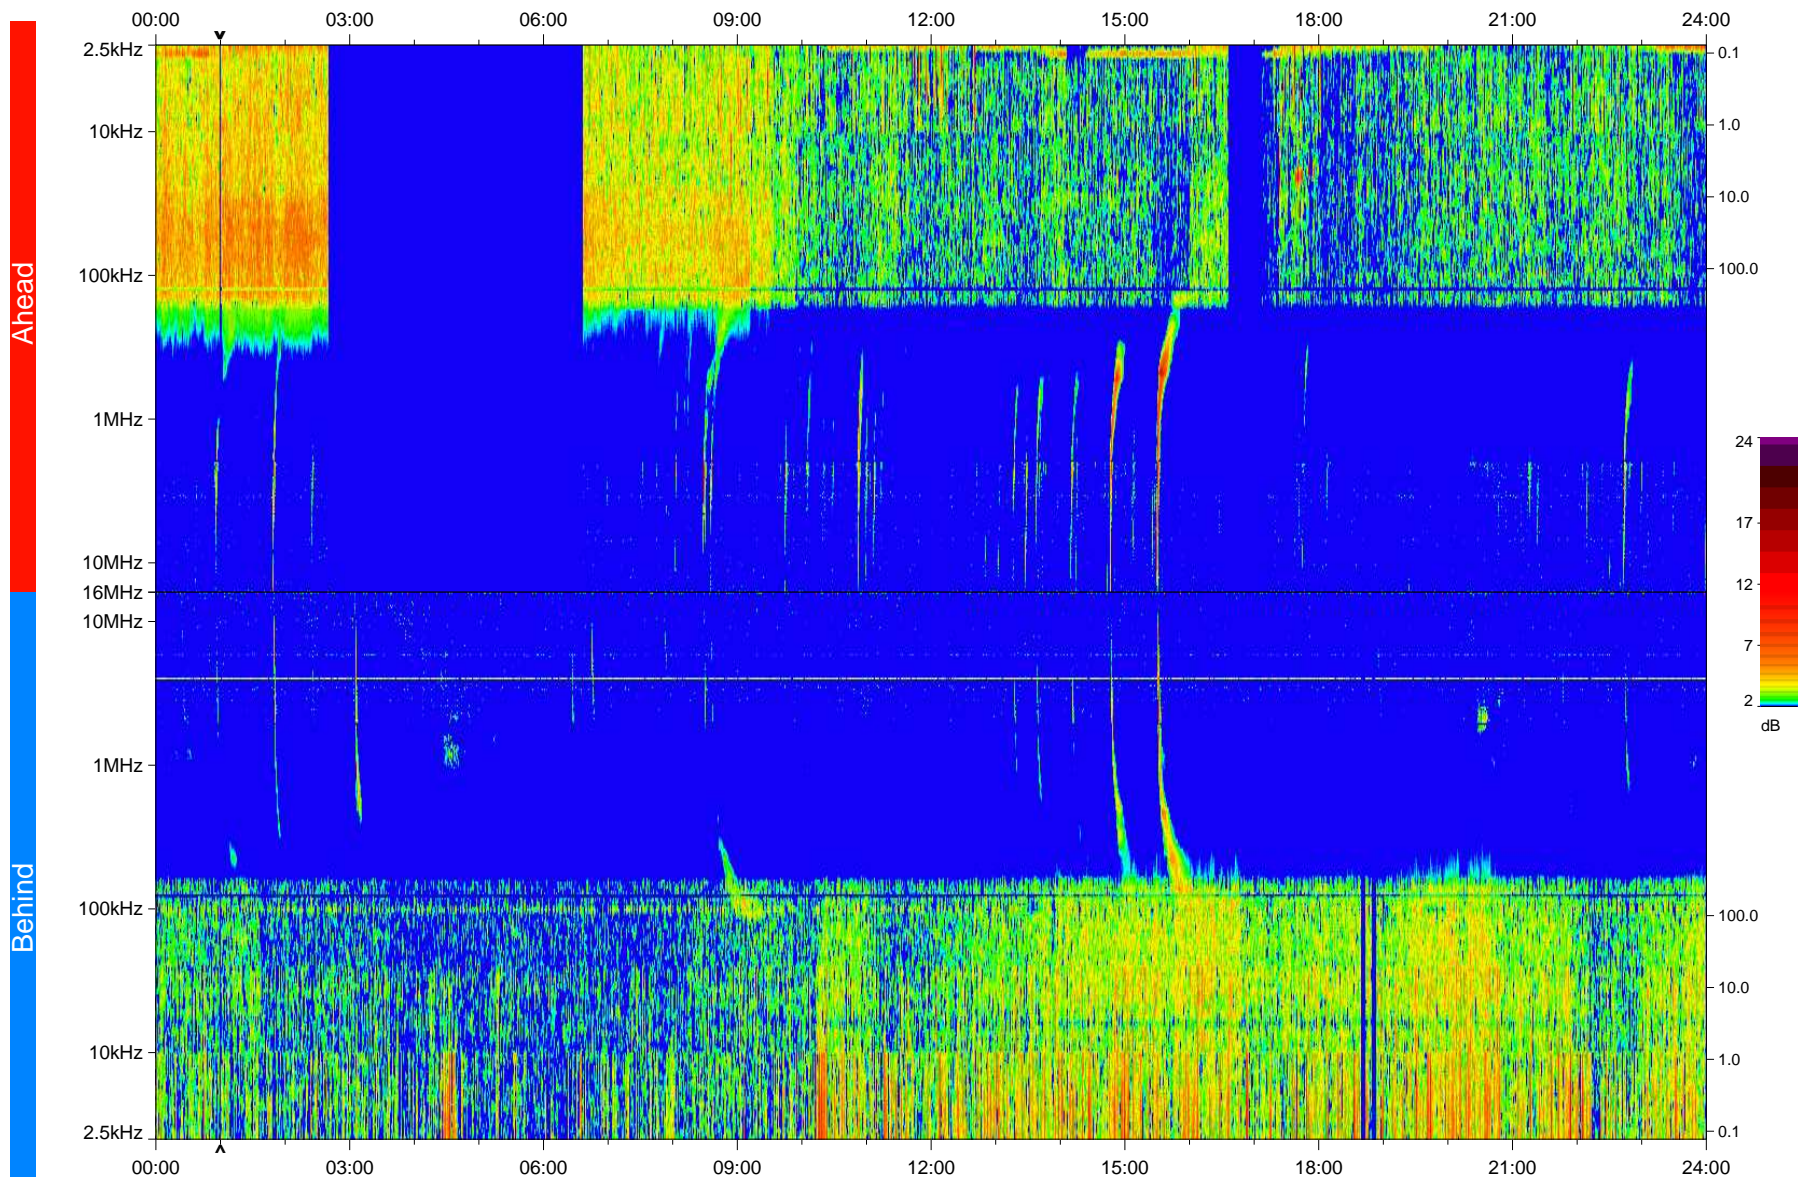

STEREO/WAVES Daily Summary - 12-Dec-2010 (DOY 346)

Ahead source file: swaves_ahead_2010_346_1_04.fin
Ahead PSE Angle: 85.2°

Behind PSE Angle: -87.3°
Behind source file: swaves_behind_2010_346_1_04.fin

Time (UTC)

file: stereo_swaves_daily-summary_color_20101212_v04
made by: space.umn.edu on macOS with IDL 8.8.2 on 2022-10-16 17:51:25, with Tlib V945 / dynspec V311