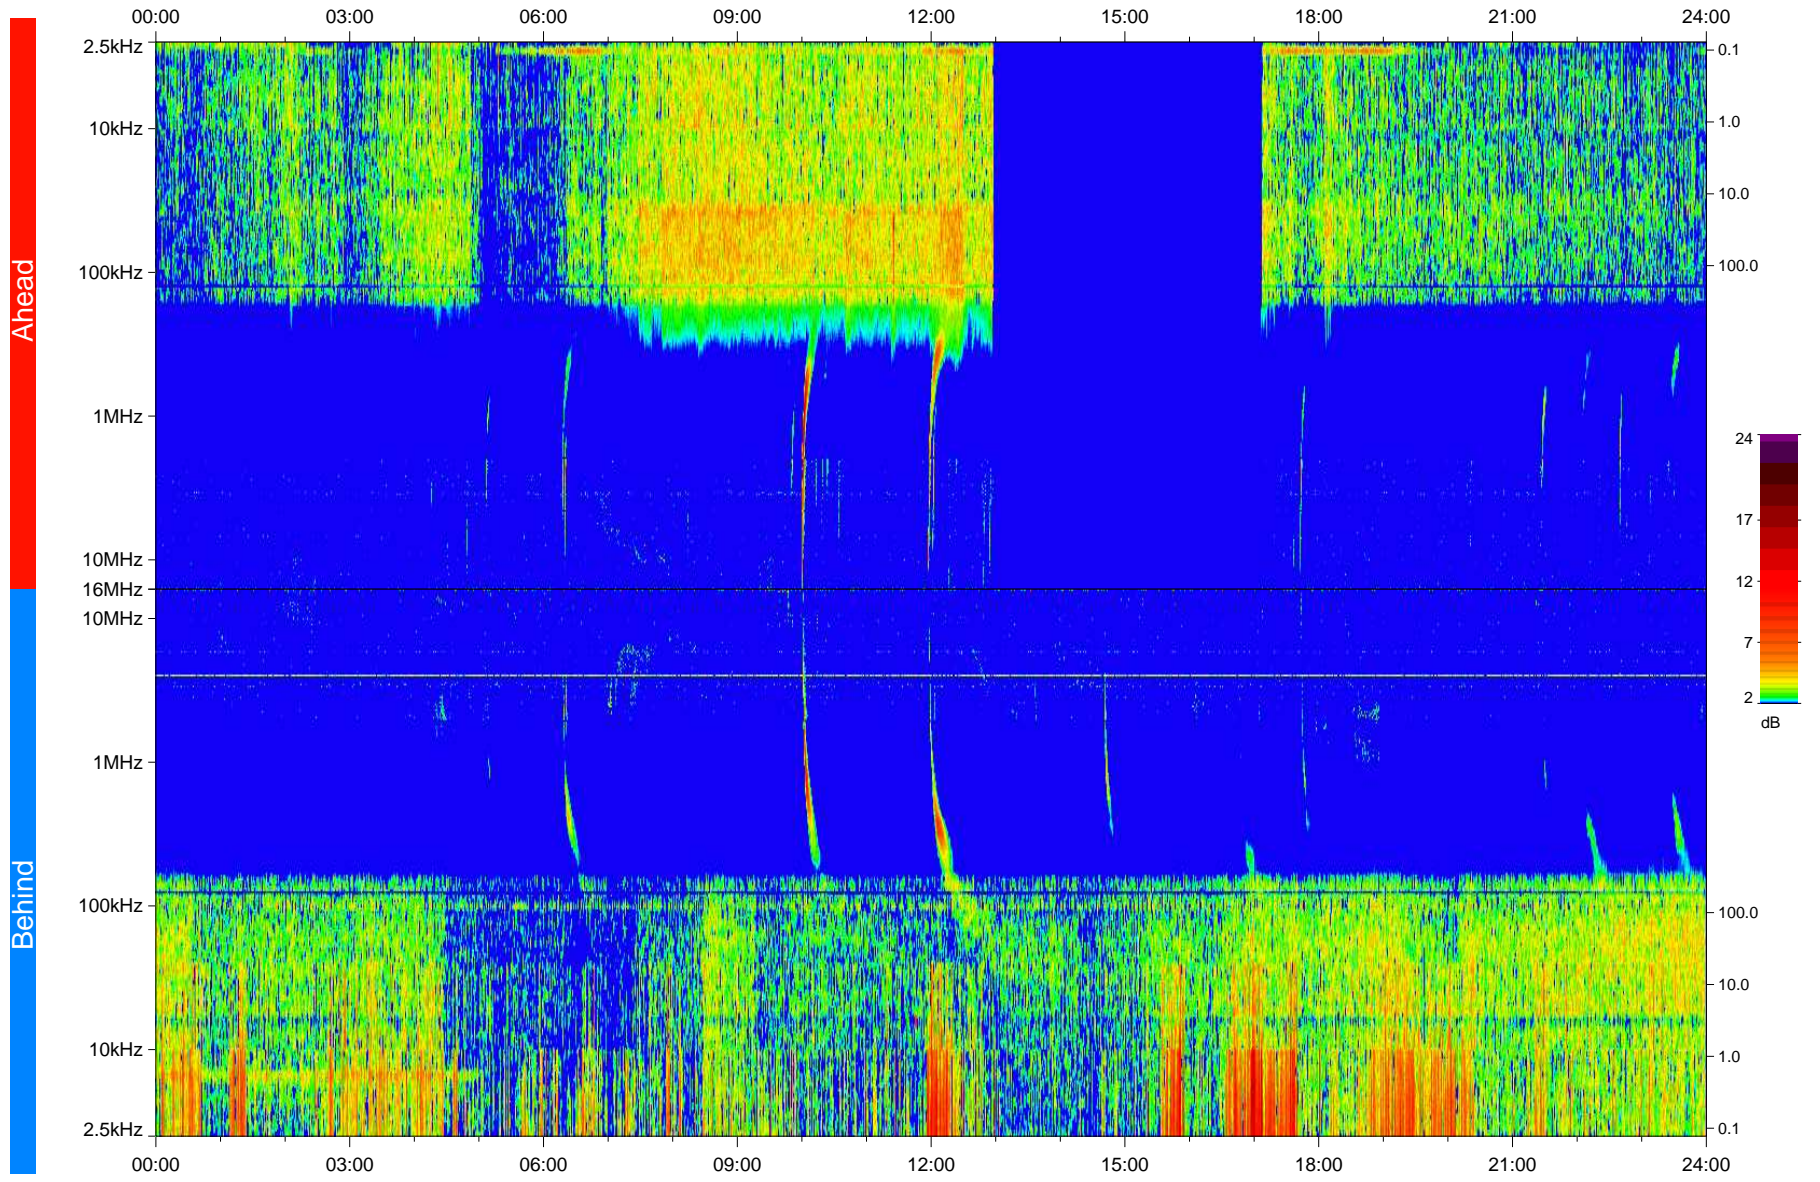

STEREO/WAVES Daily Summary - 11-Dec-2010 (DOY 345)

Ahead source file: swaves_ahead_2010_345_1_04.fin
Ahead PSE Angle: 85.2°

Behind PSE Angle: -87.2°
Behind source file: swaves_behind_2010_345_1_04.fin

Time (UTC)

file: stereo_swaves_daily-summary_color_20101211_v04
made by: space.umn.edu on macOS with IDL 8.8.2 on 2022-10-16 17:48:45, with TMLib V945 / dynspec V311