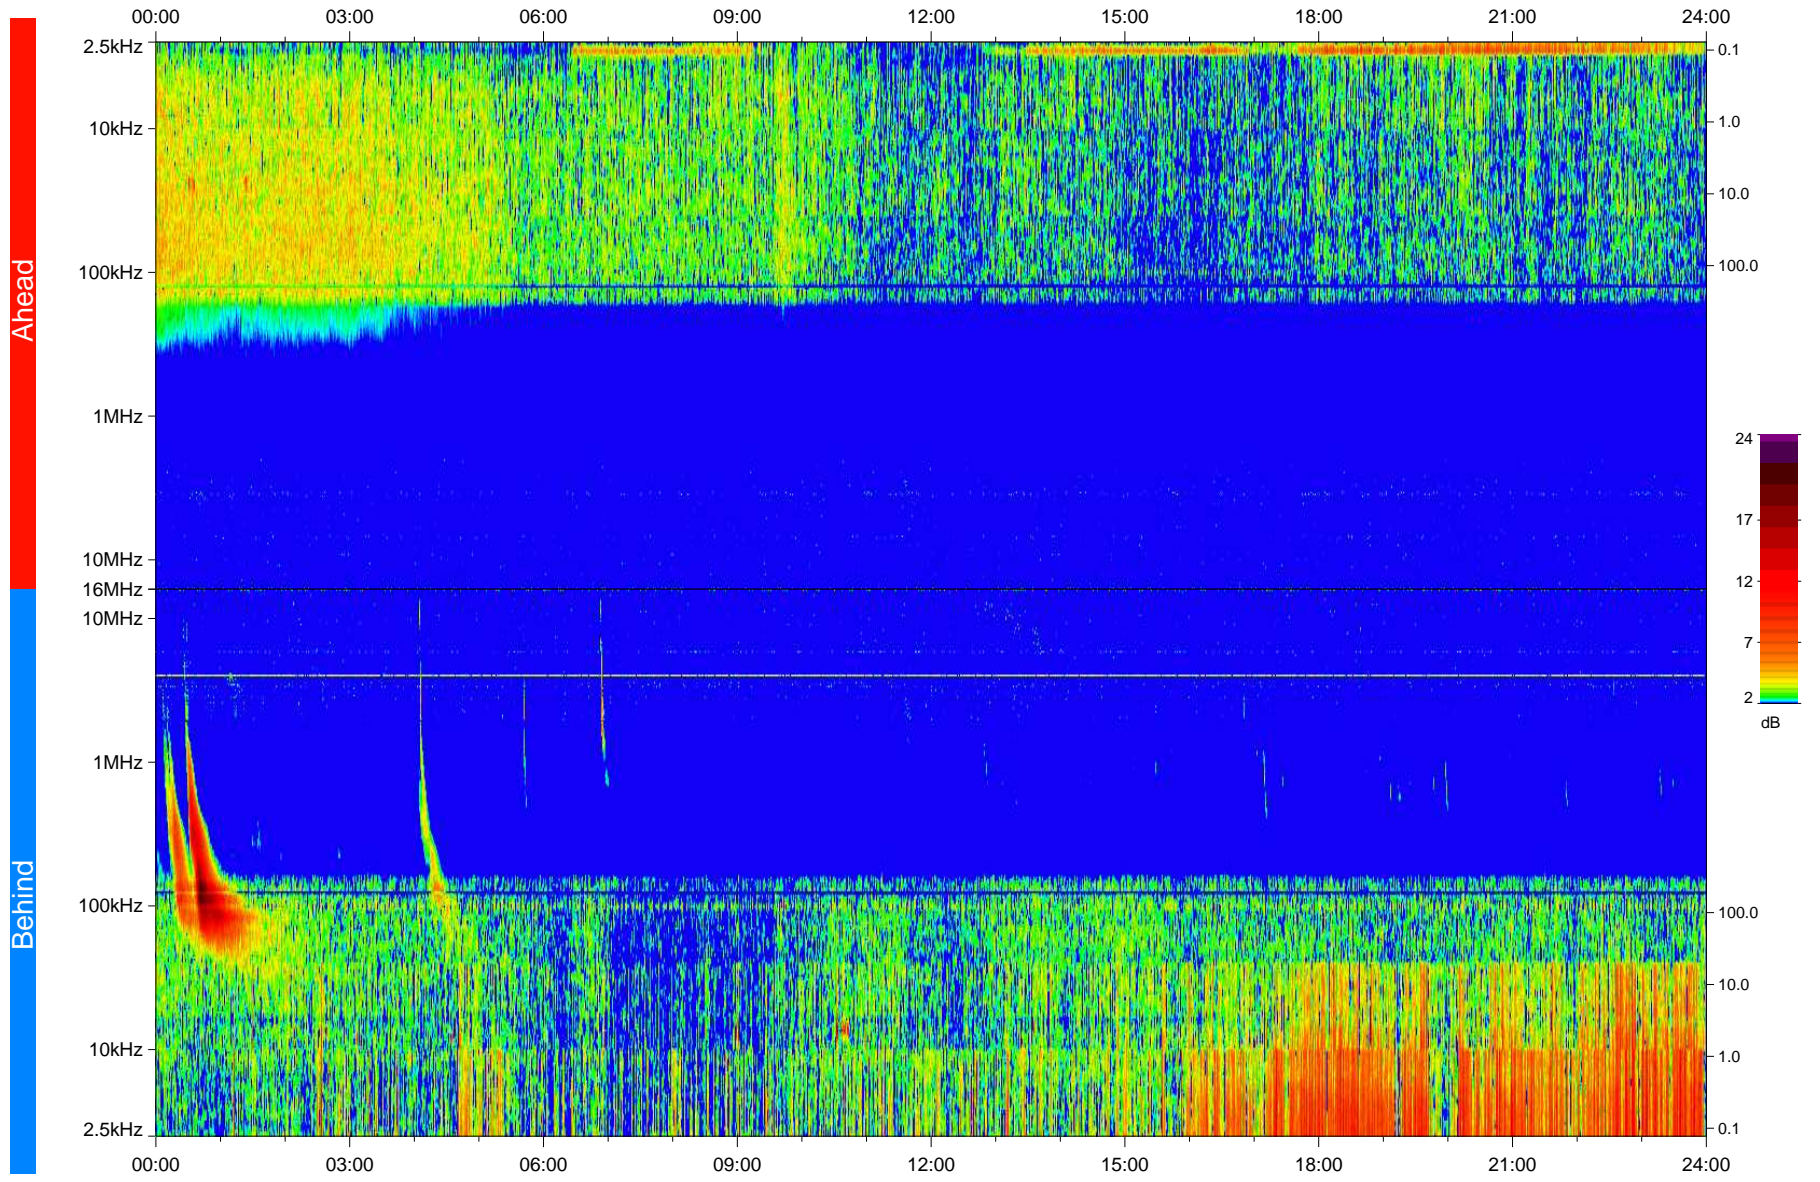

# STEREO/WAVES Daily Summary - 07-Dec-2010 (DOY 341)

Ahead source file: swaves\_ahead\_2010\_341\_1\_04.fin  
Ahead PSE Angle: 85.1°

Behind PSE Angle: -86.6°  
Behind source file: swaves\_behind\_2010\_341\_1\_05.fin

Time (UTC)

file: stereo\_swaves\_daily-summary\_color\_20101207\_v04  
made by: space.umn.edu on macOS with IDL 8.8.2 on 2022-10-16 17:37:33, with TLib V945 / dynspec V311