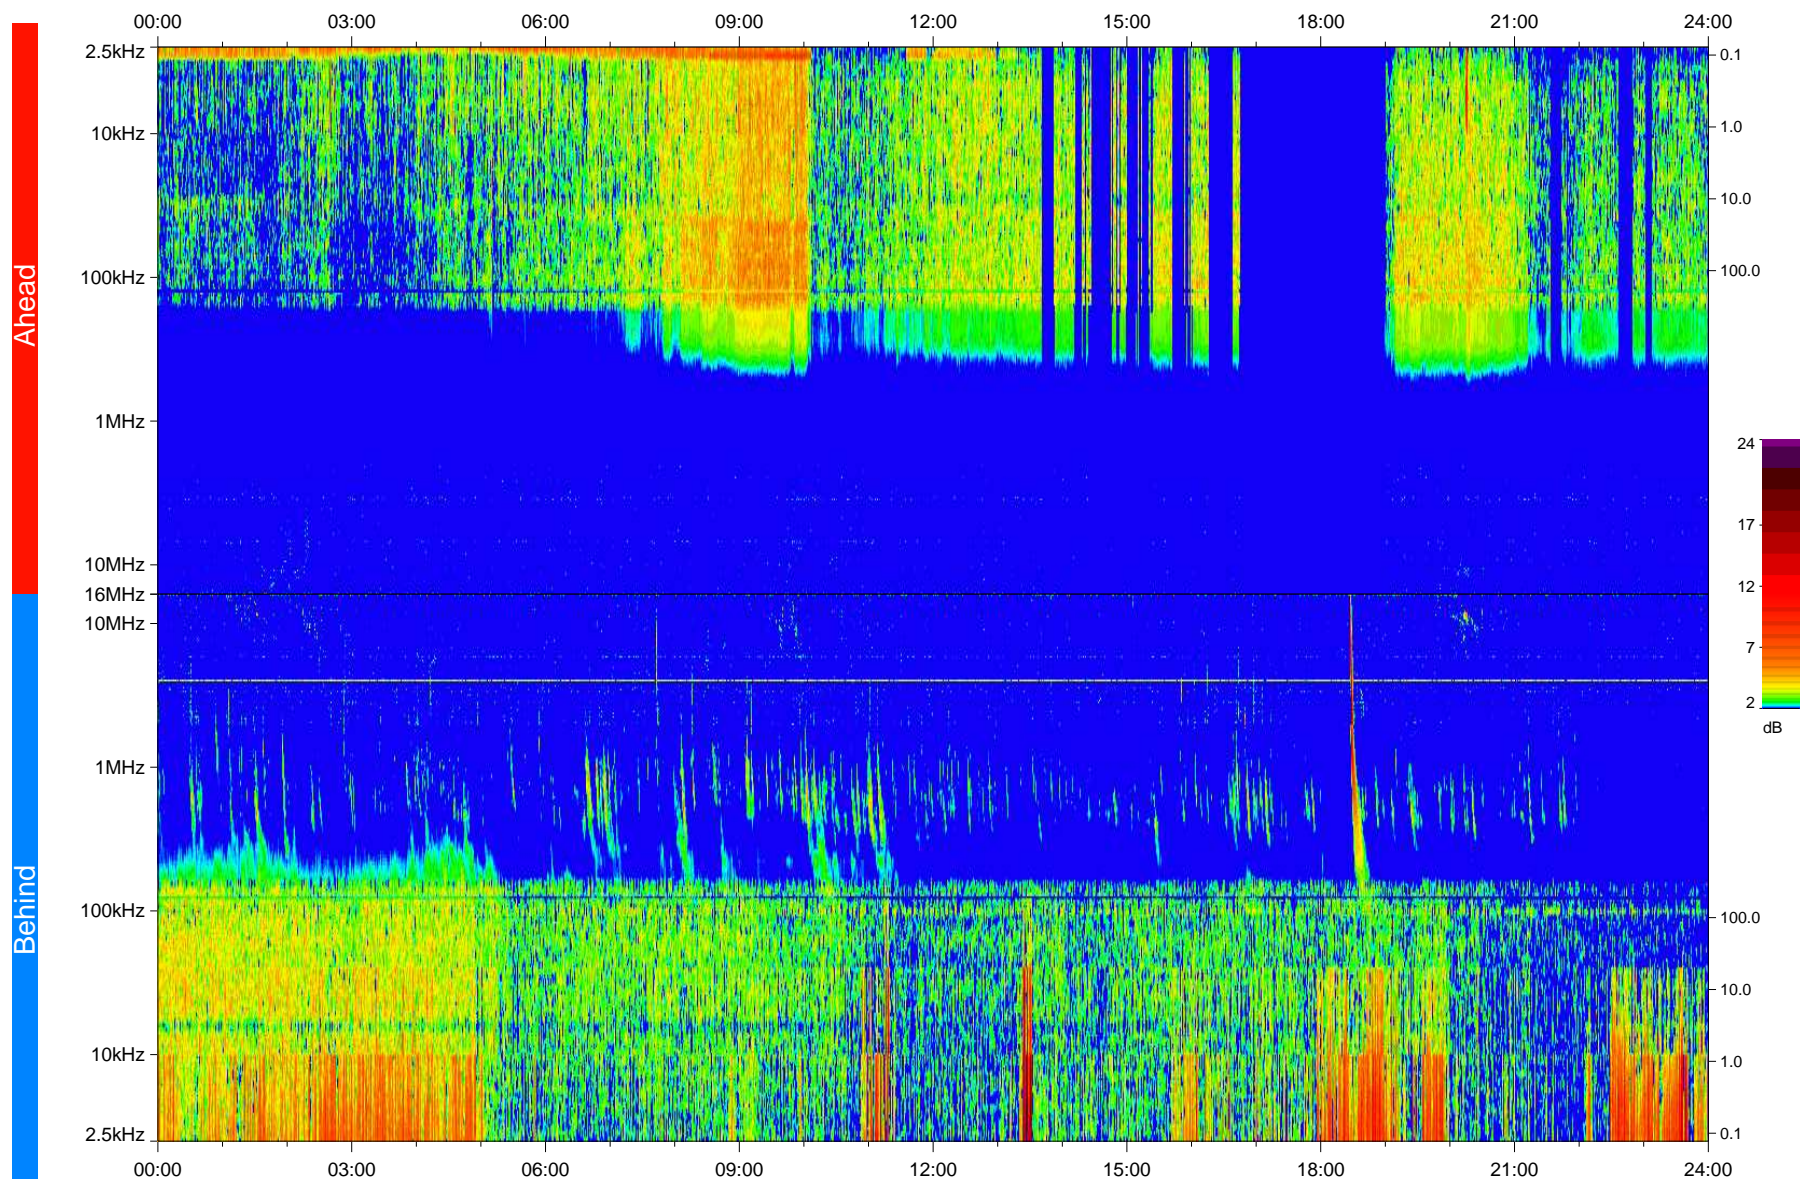

# STEREO/WAVES Daily Summary - 05-Dec-2010 (DOY 339)

Ahead source file: swaves\_ahead\_2010\_339\_1\_05.fin  
Ahead PSE Angle: 85.0°

Behind PSE Angle: -86.3°  
Behind source file: swaves\_behind\_2010\_339\_1\_04.fin

Time (UTC)

file: stereo\_swaves\_daily-summary\_color\_20101205\_v04  
made by: space.umn.edu on macOS with IDL 8.8.2 on 2022-10-16 17:32:01, with TMLib V945 / dynspec V311