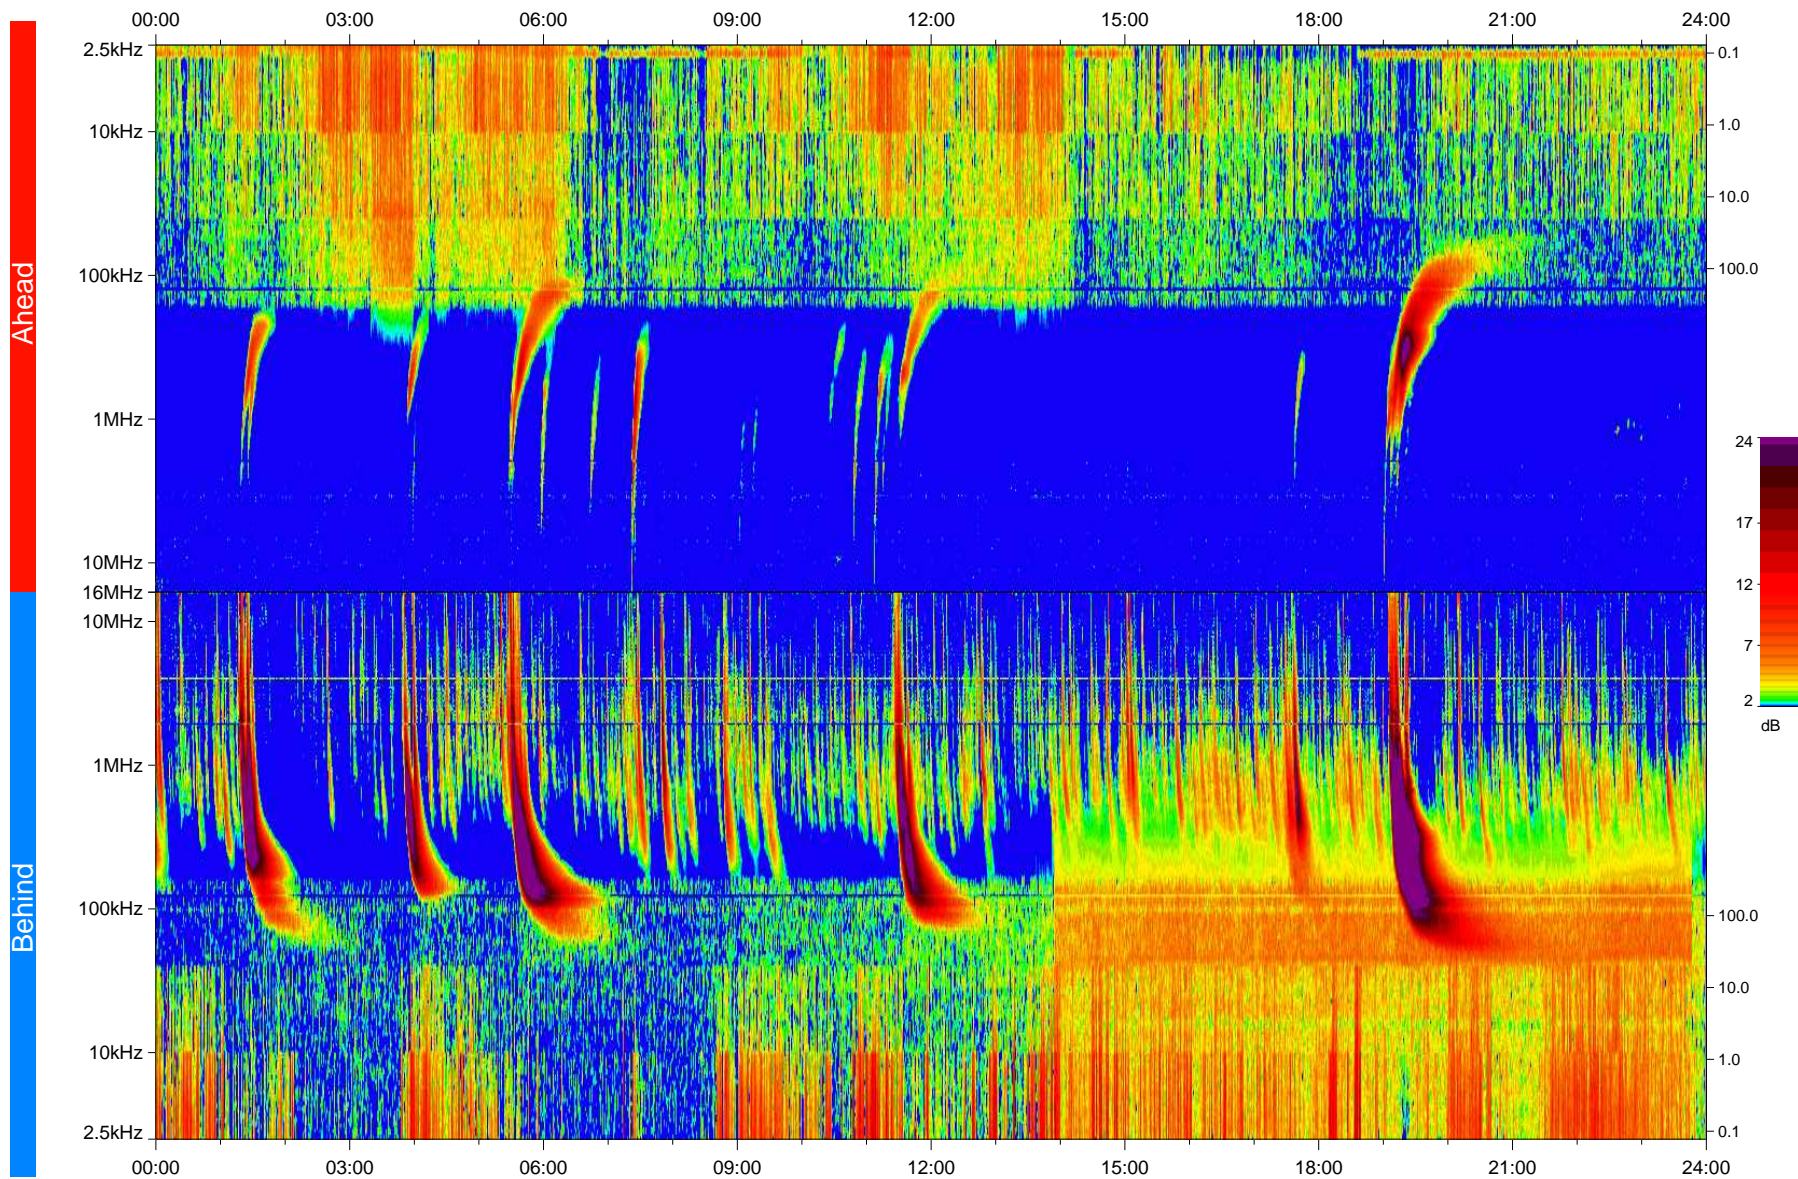

# STEREO/WAVES Daily Summary - 29-Nov-2010 (DOY 333)

Ahead source file: swaves\_ahead\_2010\_333\_1\_04.fin  
Ahead PSE Angle: 84.9°

Behind PSE Angle: -85.4°  
Behind source file: swaves\_behind\_2010\_333\_1\_04.fin

Time (UTC)

file: stereo\_swaves\_daily-summary\_color\_20101129\_v04  
made by: space.umn.edu on macOS with IDL 8.8.2 on 2022-10-16 17:15:02, with TLib V945 / dynspec V311