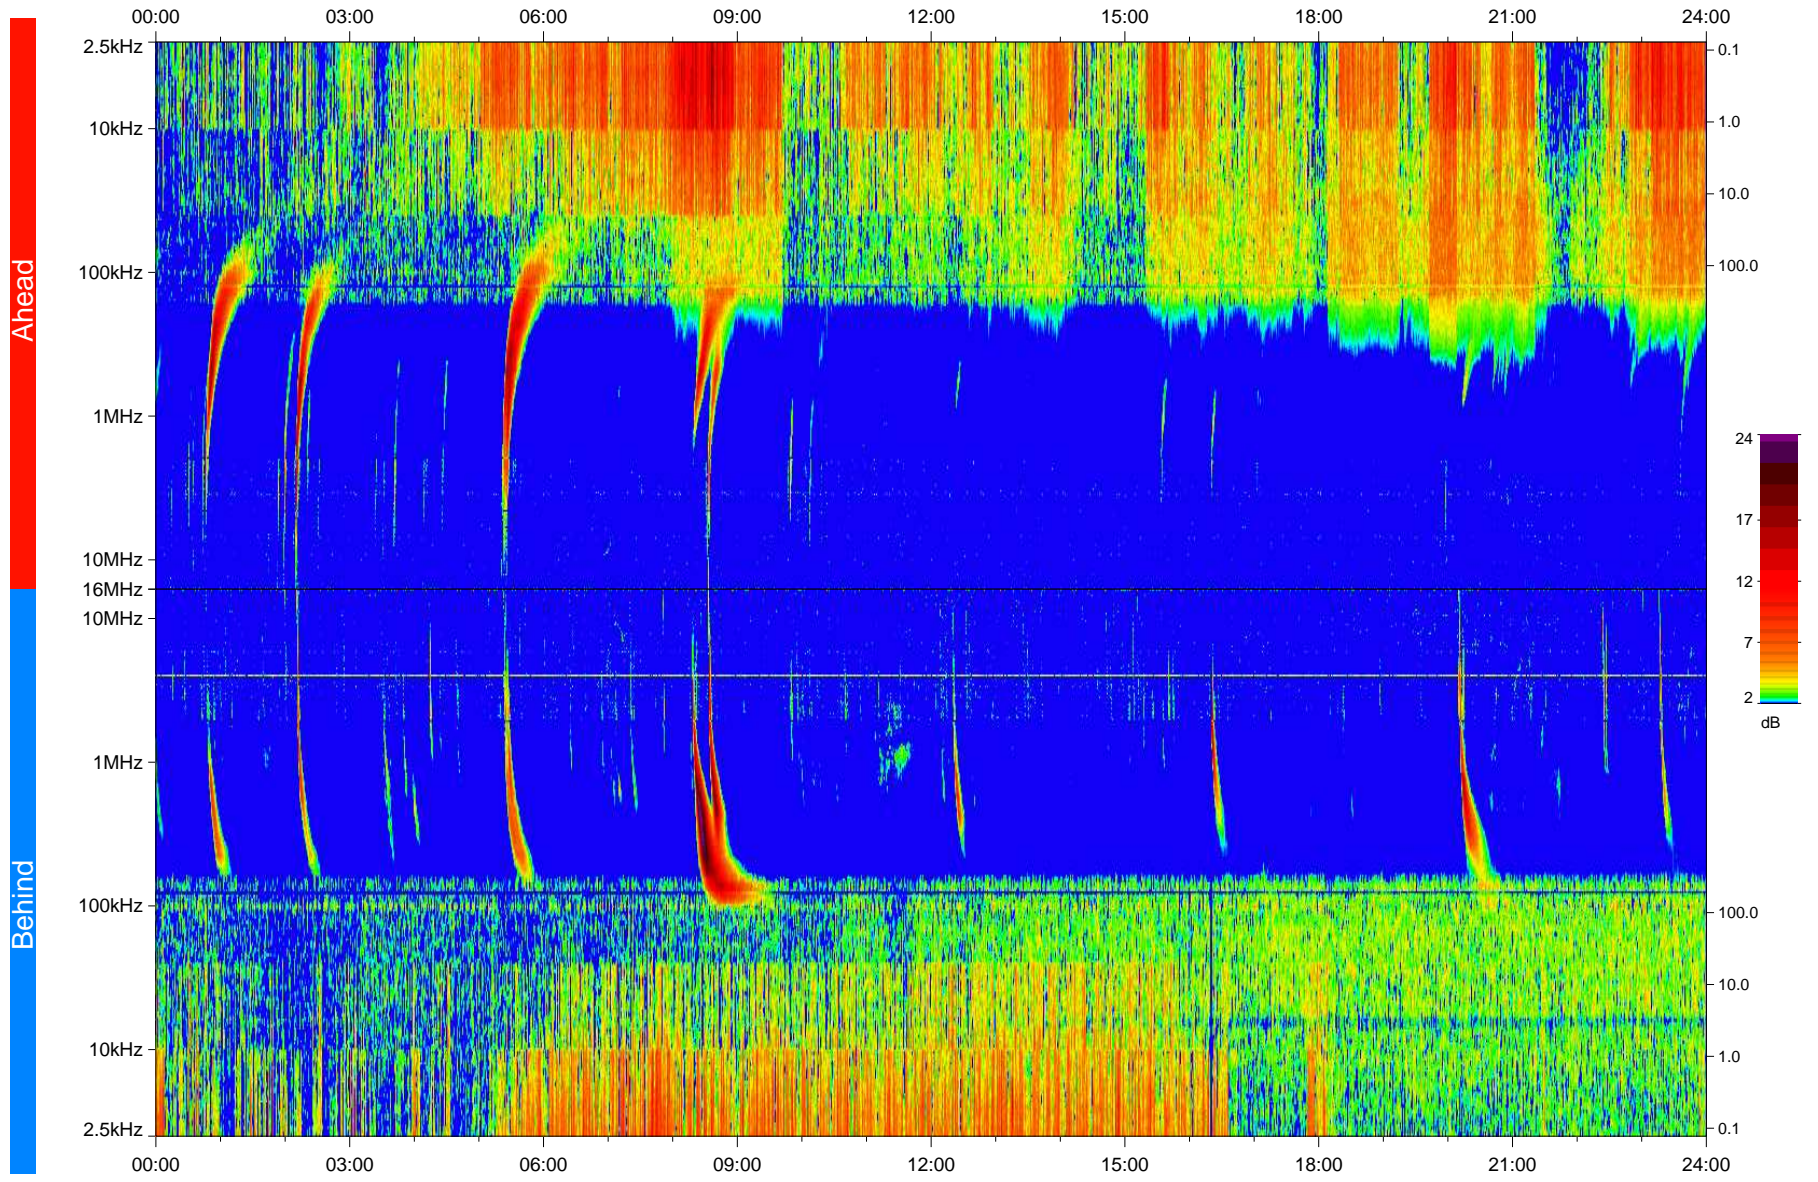

# STEREO/WAVES Daily Summary - 25-Nov-2010 (DOY 329)

Ahead source file: swaves\_ahead\_2010\_329\_1\_05.fin  
Ahead PSE Angle: 84.8°

Behind PSE Angle: -84.9°  
Behind source file: swaves\_behind\_2010\_329\_1\_04.fin

Time (UTC)

file: stereo\_swaves\_daily-summary\_color\_20101125\_v04  
made by: space.umn.edu on macOS with IDL 8.8.2 on 2022-10-16 17:03:40, with TLib V945 / dynspec V311