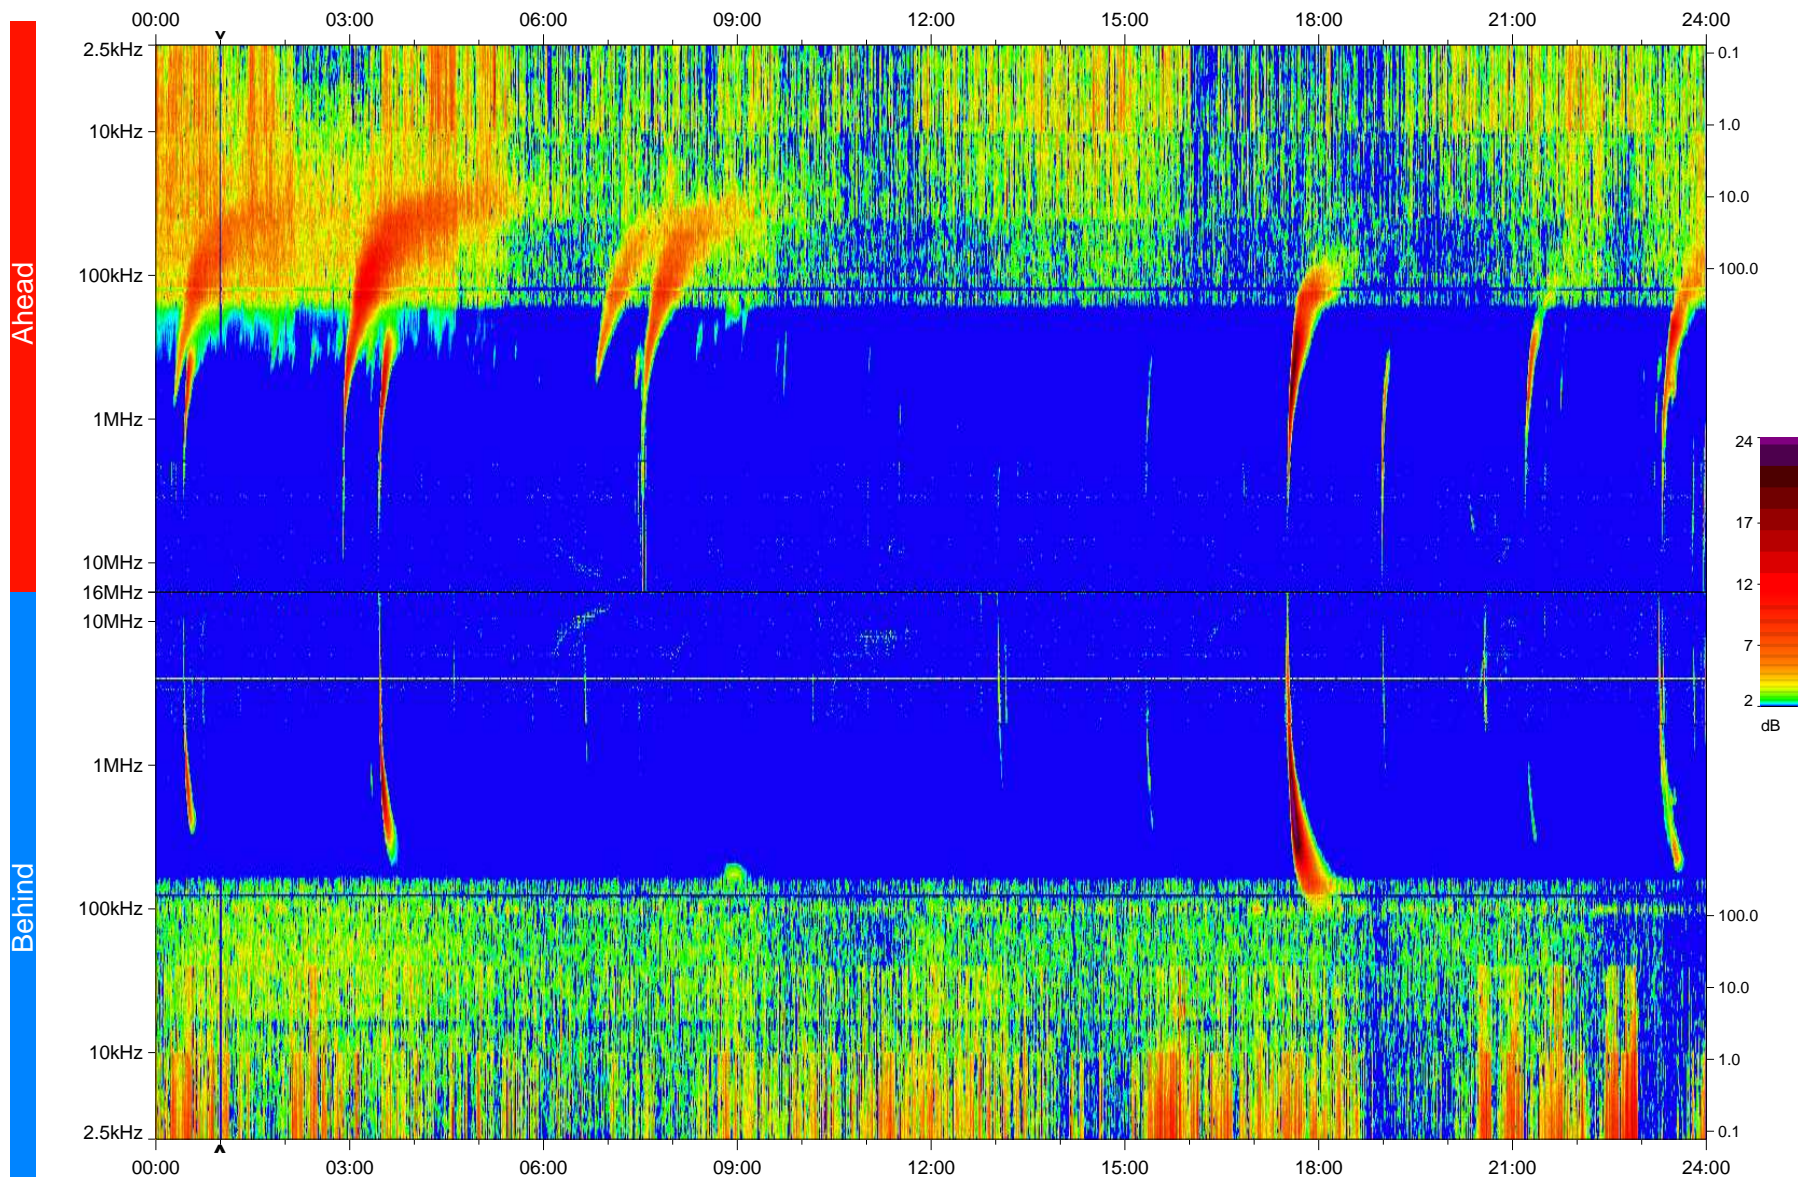

STEREO/WAVES Daily Summary - 24-Nov-2010 (DOY 328)

Ahead source file: swaves_ahead_2010_328_1_05.fin
Ahead PSE Angle: 84.8°

Behind PSE Angle: -84.8°
Behind source file: swaves_behind_2010_328_1_04.fin

Time (UTC)

file: stereo_swaves_daily-summary_color_20101124_v04
made by: space.umn.edu on macOS with IDL 8.8.2 on 2022-10-16 17:00:47, with TLib V945 / dynspec V311