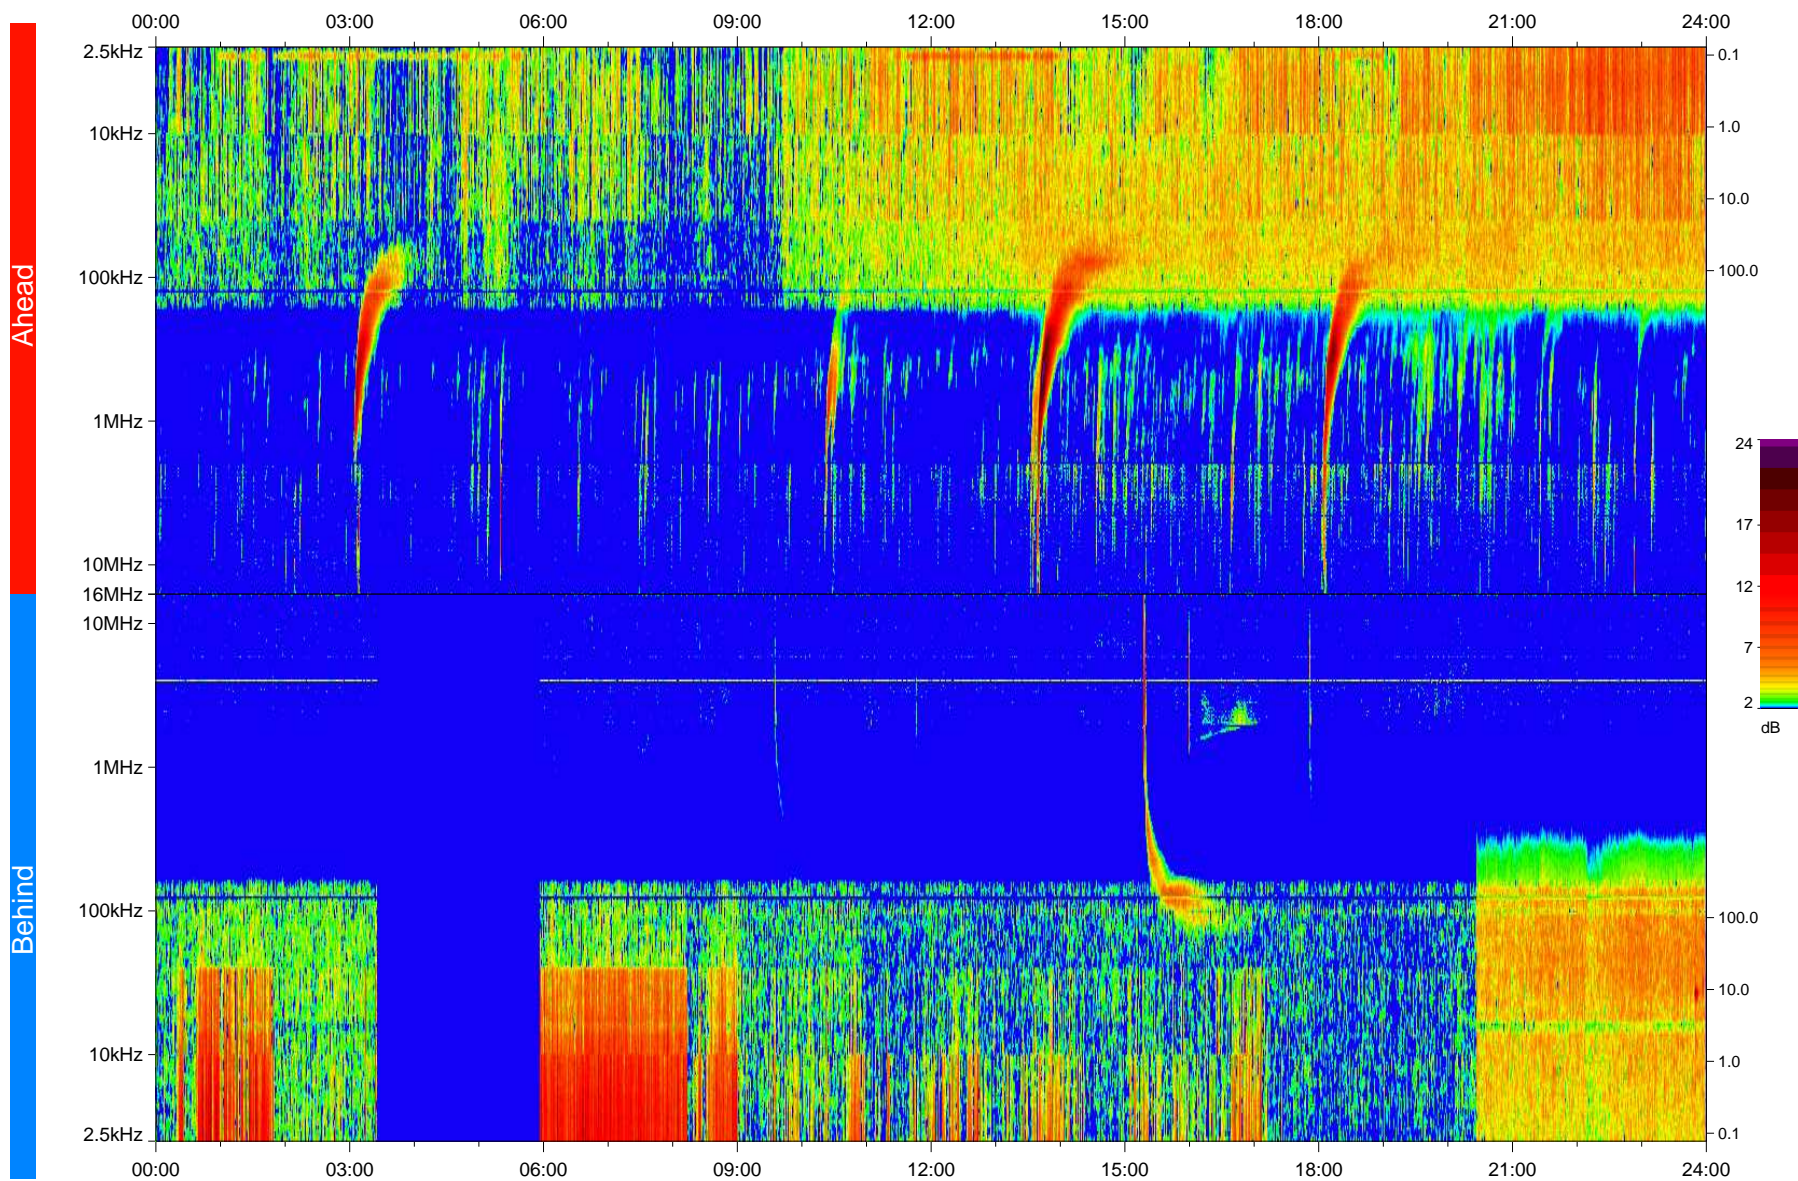

# STEREO/WAVES Daily Summary - 19-Nov-2010 (DOY 323)

Ahead source file: swaves\_ahead\_2010\_323\_1\_04.fin  
Ahead PSE Angle: 84.7°

Behind PSE Angle: -84.0°  
Behind source file: swaves\_behind\_2010\_323\_1\_05.fin

Time (UTC)

file: stereo\_swaves\_daily-summary\_color\_20101119\_v04  
made by: space.umn.edu on macOS with IDL 8.8.2 on 2022-10-16 16:46:52, with TLib V945 / dynspec V311