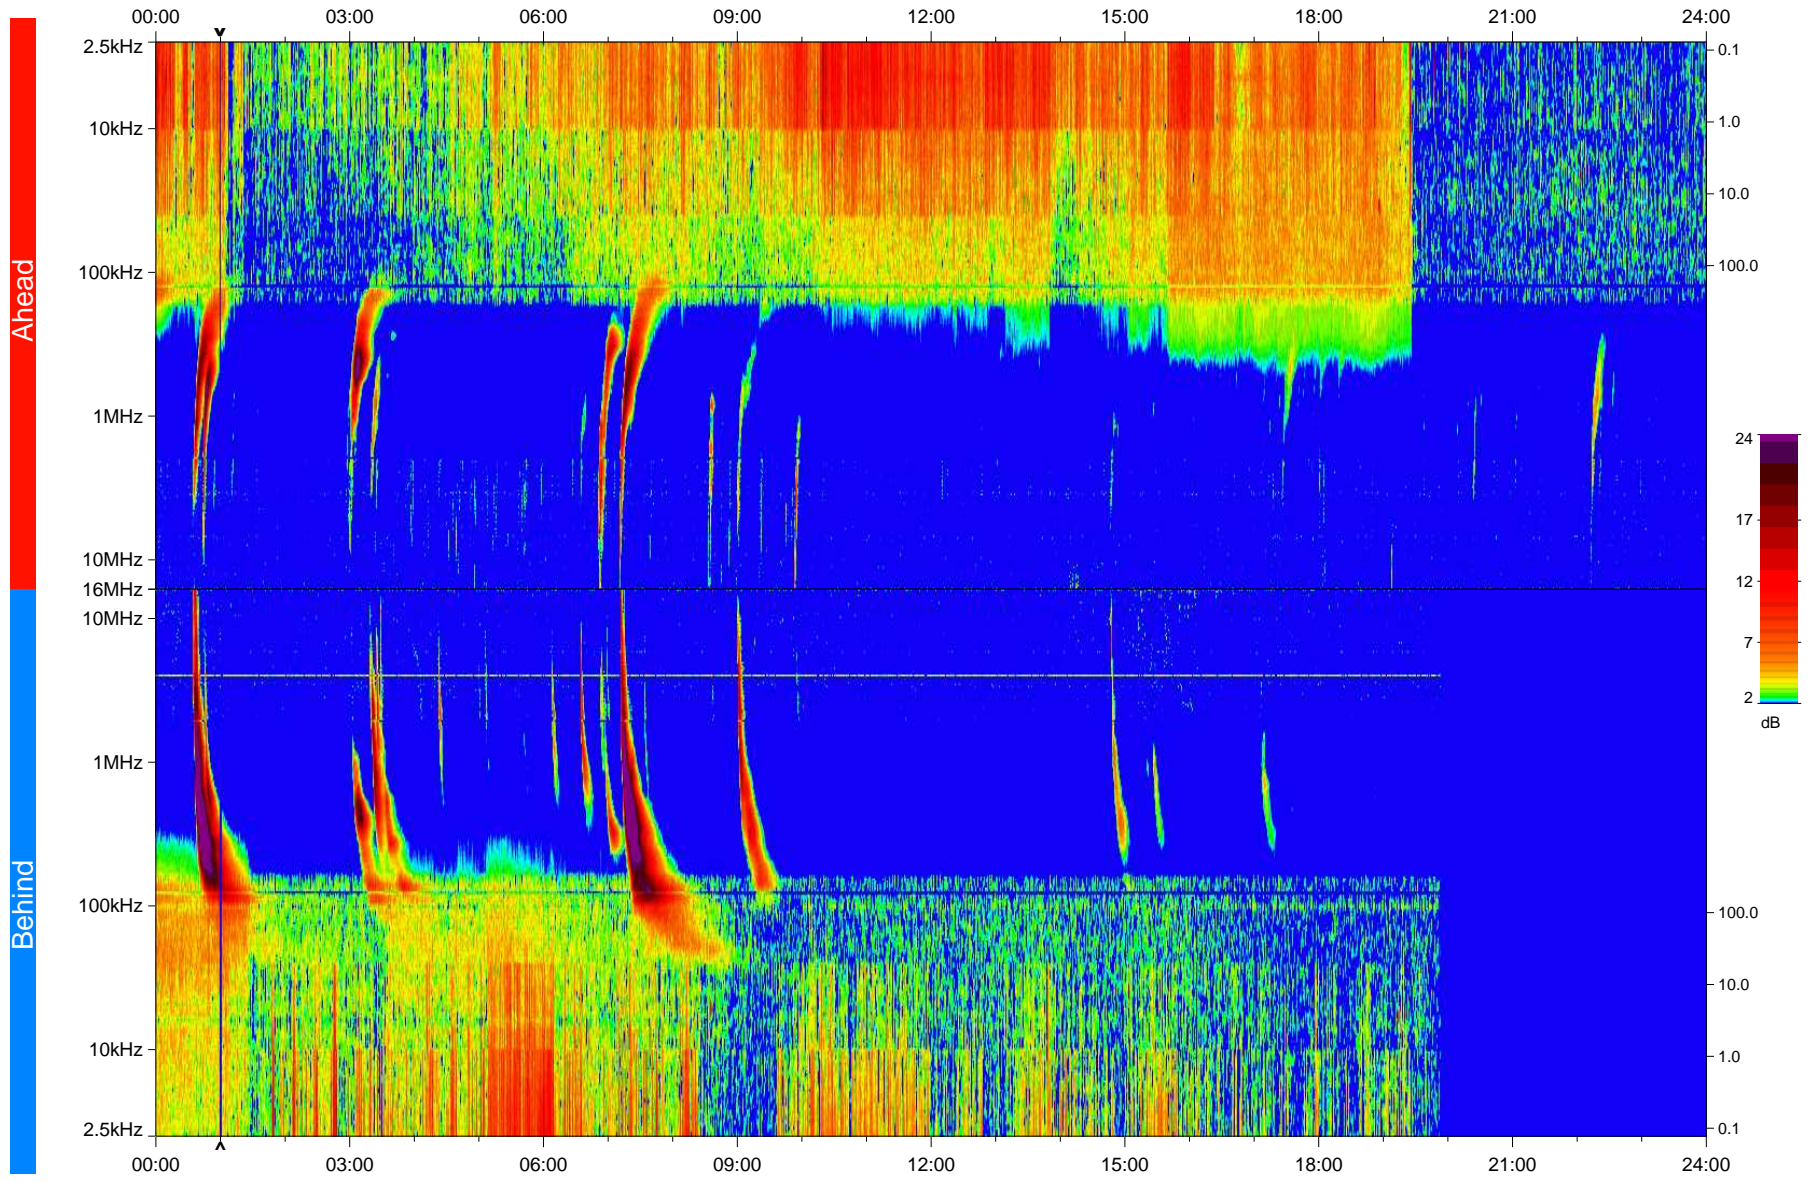

# STEREO/WAVES Daily Summary - 16-Nov-2010 (DOY 320)

Ahead source file: swaves\_ahead\_2010\_320\_1\_04.fin  
Ahead PSE Angle: 84.6°

Behind PSE Angle: -83.6°  
Behind source file: swaves\_behind\_2010\_320\_1\_06.fin

Time (UTC)

file: stereo\_swaves\_daily-summary\_color\_20101116\_v04  
made by: space.umn.edu on macOS with IDL 8.8.2 on 2022-10-16 16:38:33, with Tlib V945 / dynspec V311