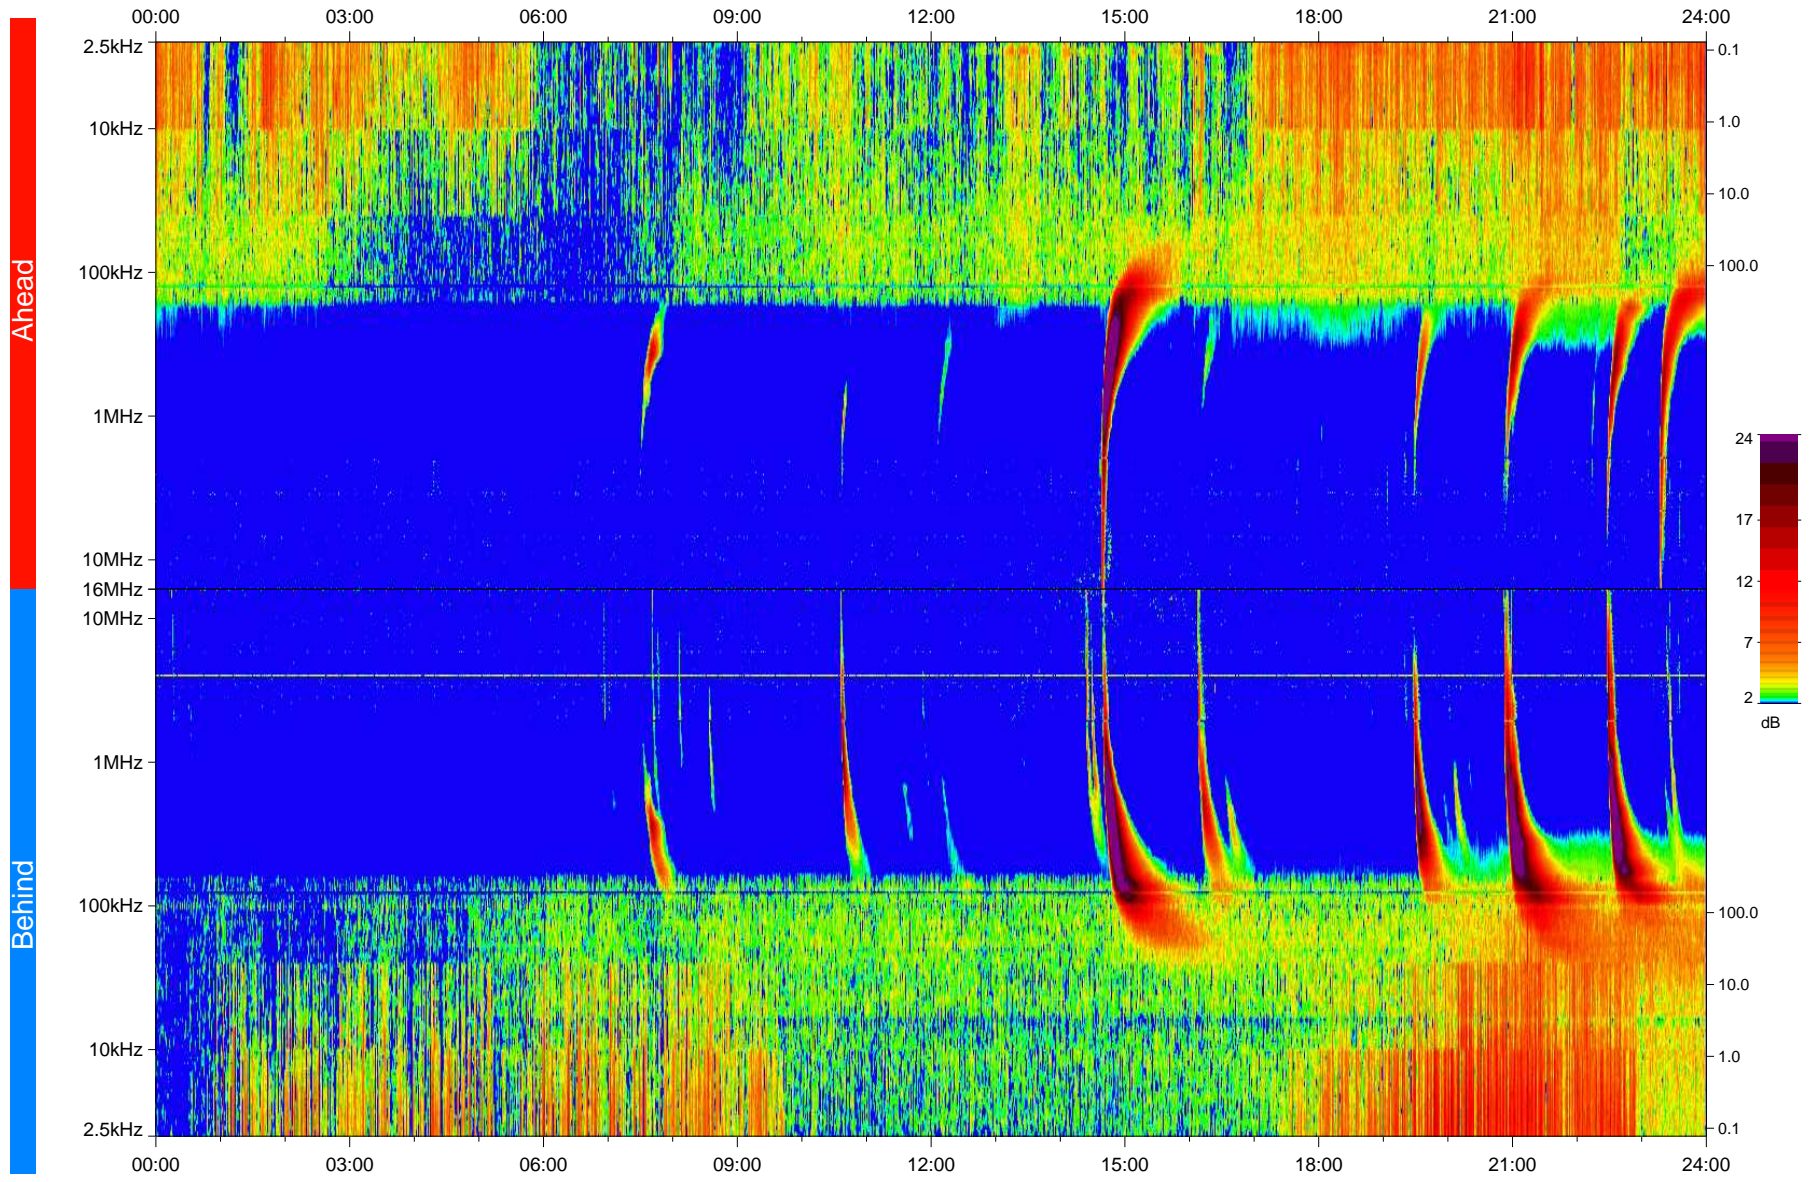

# STEREO/WAVES Daily Summary - 15-Nov-2010 (DOY 319)

Ahead source file: swaves\_ahead\_2010\_319\_1\_04.fin  
Ahead PSE Angle: 84.6°

Behind PSE Angle: -83.4°  
Behind source file: swaves\_behind\_2010\_319\_1\_06.fin

Time (UTC)

file: stereo\_swaves\_daily-summary\_color\_20101115\_v04  
made by: space.umn.edu on macOS with IDL 8.8.2 on 2022-10-16 16:35:49, with TLib V945 / dynspec V311