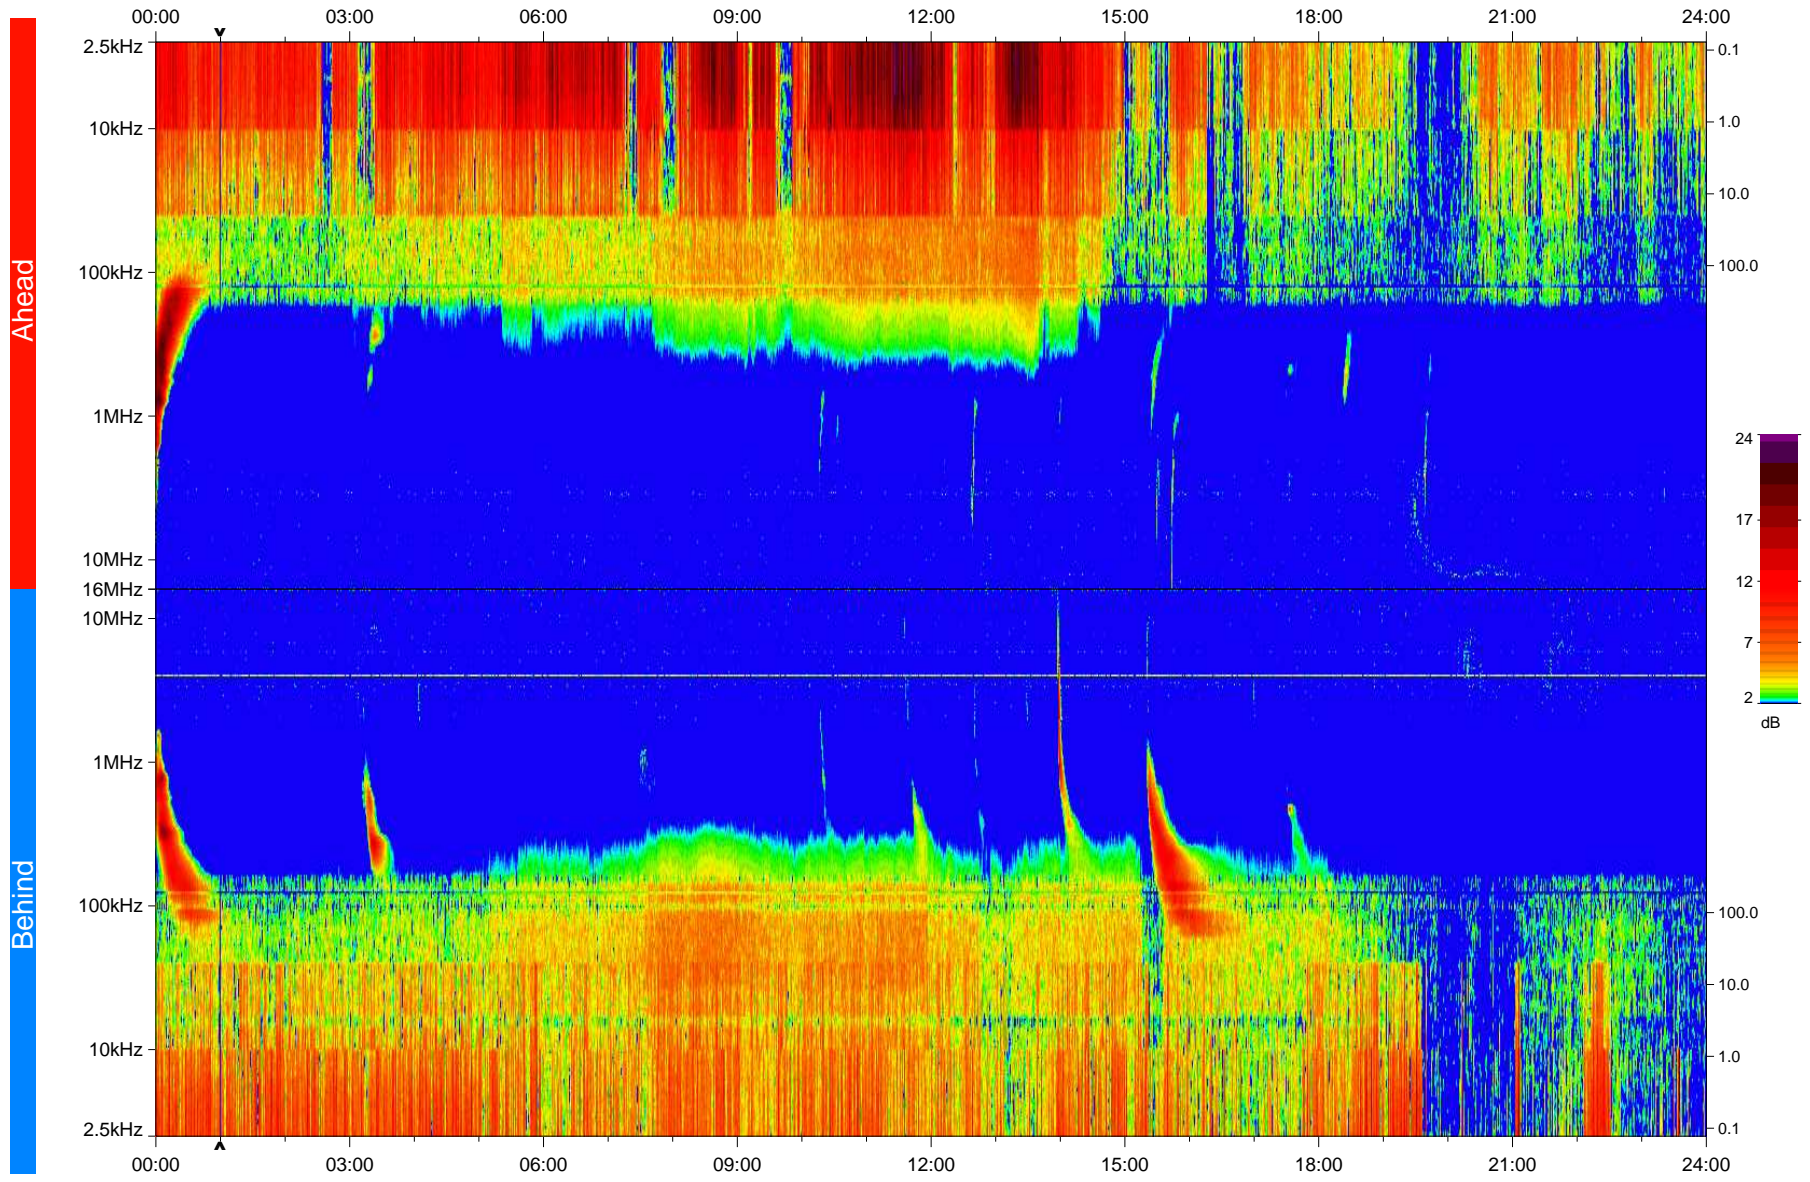

# STEREO/WAVES Daily Summary - 14-Nov-2010 (DOY 318)

Ahead source file: swaves\_ahead\_2010\_318\_1\_04.fin  
Ahead PSE Angle: 84.5°

Behind PSE Angle: -83.3°  
Behind source file: swaves\_behind\_2010\_318\_1\_05.fin

Time (UTC)

file: stereo\_swaves\_daily-summary\_color\_20101114\_v04  
made by: space.umn.edu on macOS with IDL 8.8.2 on 2022-10-16 16:33:00, with TMLib V945 / dynspec V311