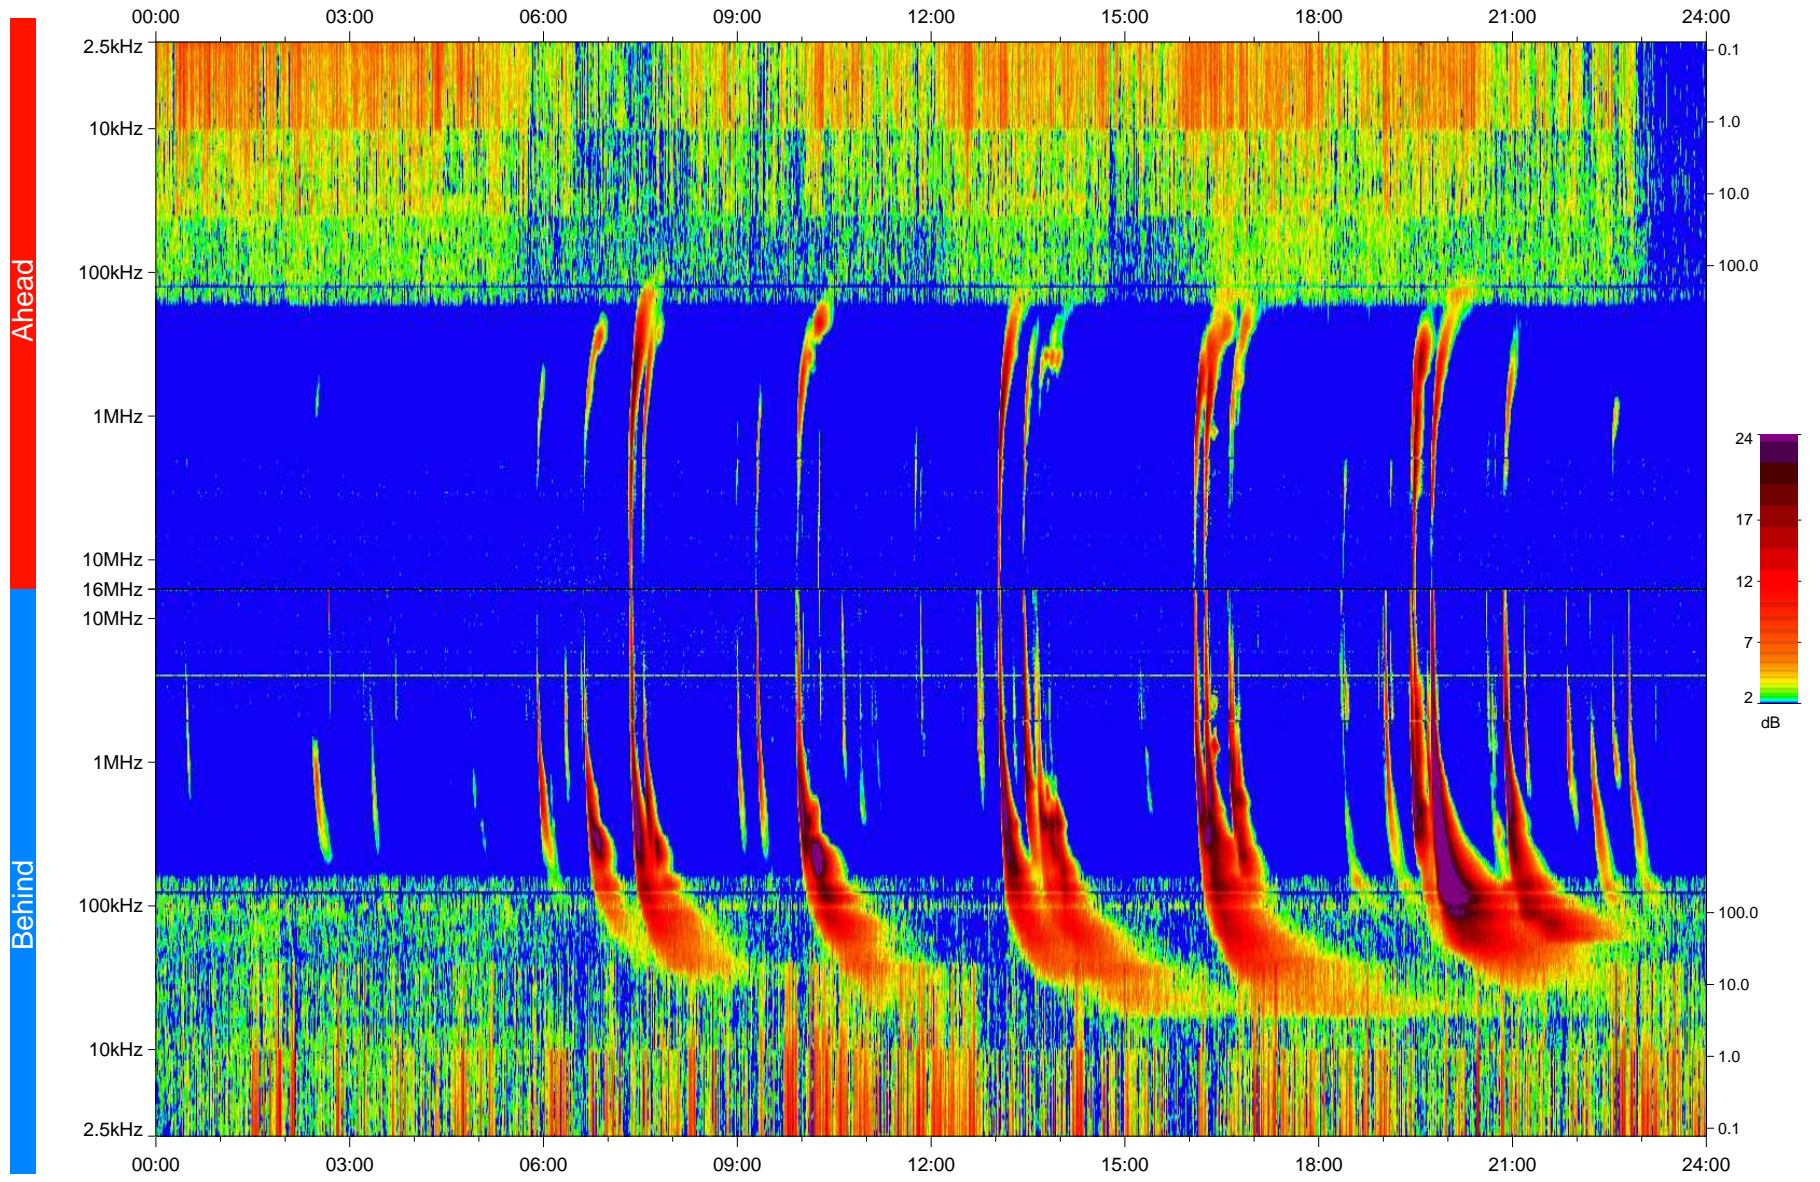

# STEREO/WAVES Daily Summary - 11-Nov-2010 (DOY 315)

Ahead source file: swaves\_ahead\_2010\_315\_1\_04.fin  
Ahead PSE Angle: 84.4°

Behind PSE Angle: -82.9°  
Behind source file: swaves\_behind\_2010\_315\_1\_04.fin

Time (UTC)

file: stereo\_swaves\_daily-summary\_color\_20101111\_v04  
made by: space.umn.edu on macOS with IDL 8.8.2 on 2022-10-16 16:24:27, with Tlib V945 / dynspec V311