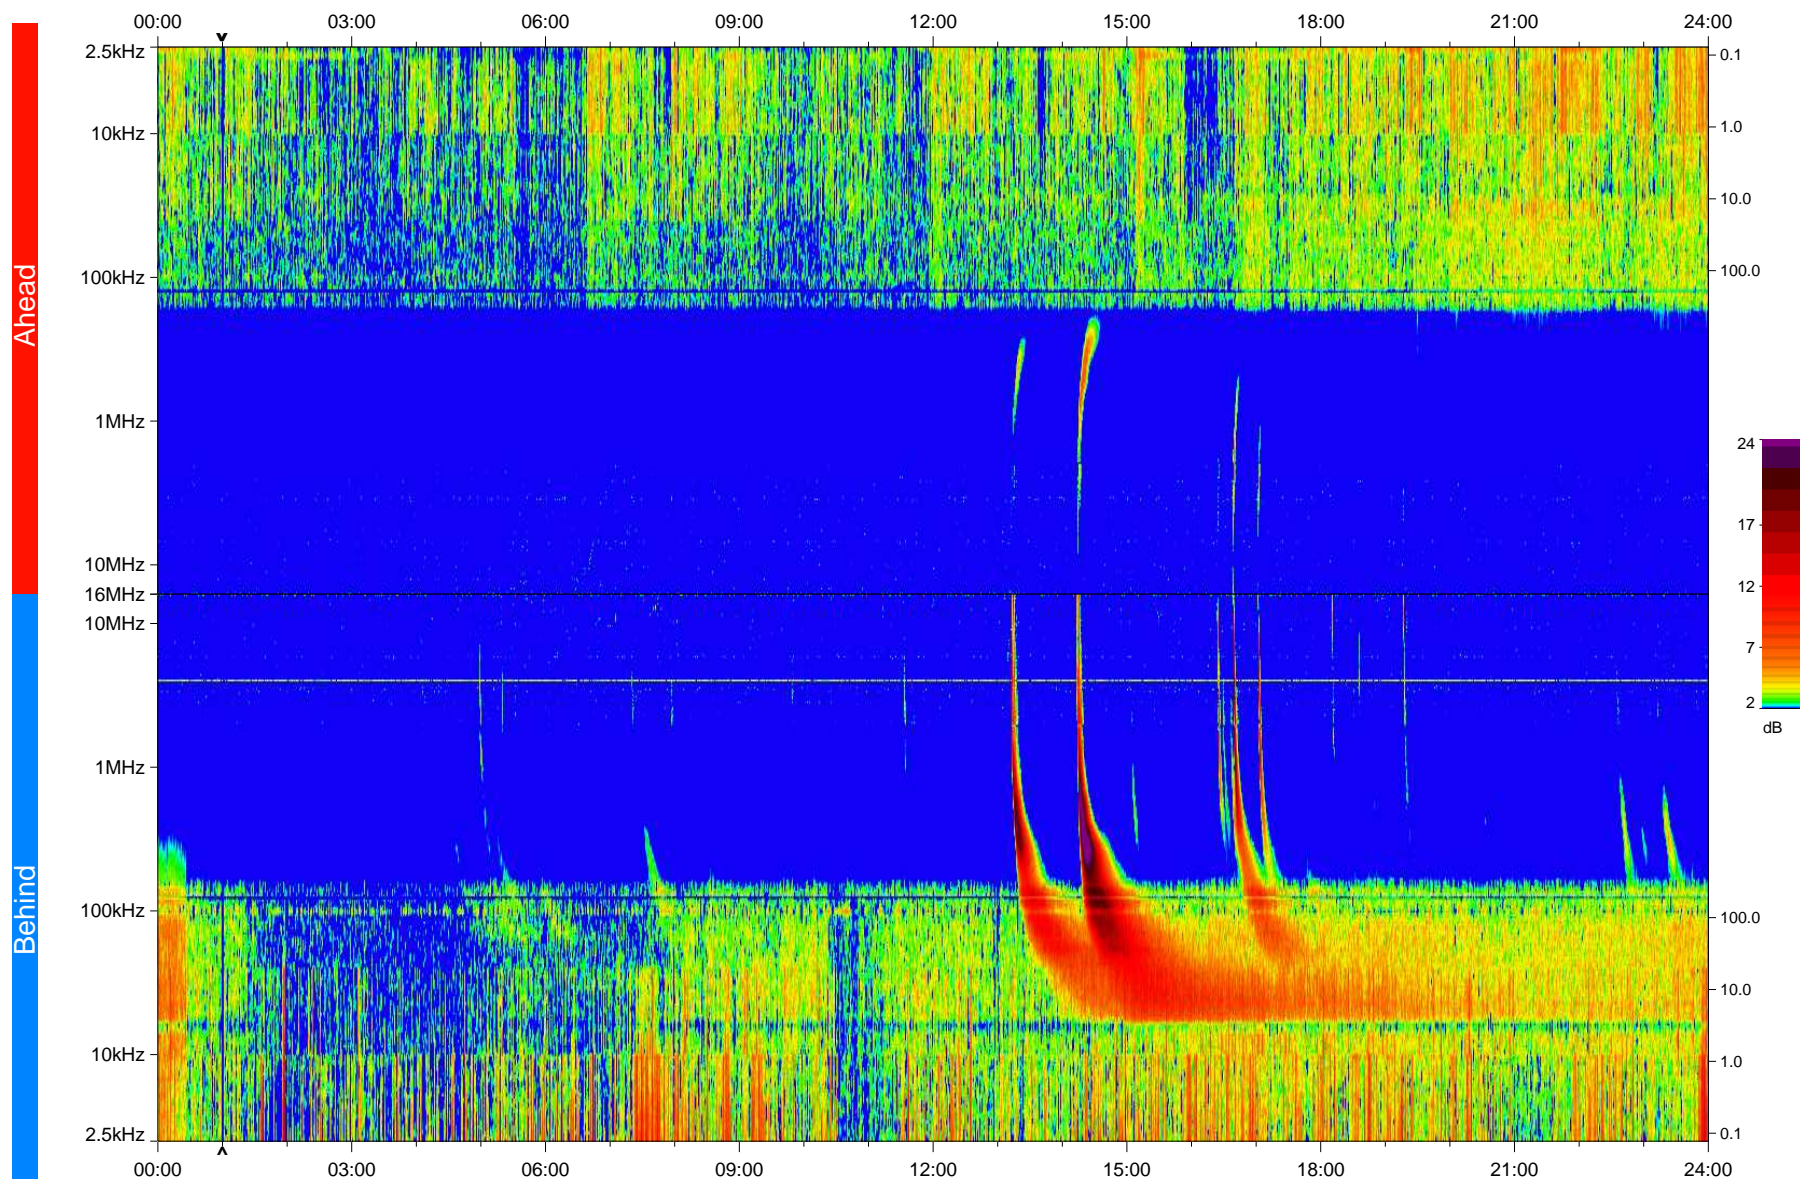

# STEREO/WAVES Daily Summary - 10-Nov-2010 (DOY 314)

Ahead source file: swaves\_ahead\_2010\_314\_1\_04.fin  
Ahead PSE Angle: 84.4°

Behind PSE Angle: -82.7°  
Behind source file: swaves\_behind\_2010\_314\_1\_04.fin

Time (UTC)

file: stereo\_swaves\_daily-summary\_color\_20101110\_v04  
made by: space.umn.edu on macOS with IDL 8.8.2 on 2022-10-16 16:21:35, with TLib V945 / dynspec V311