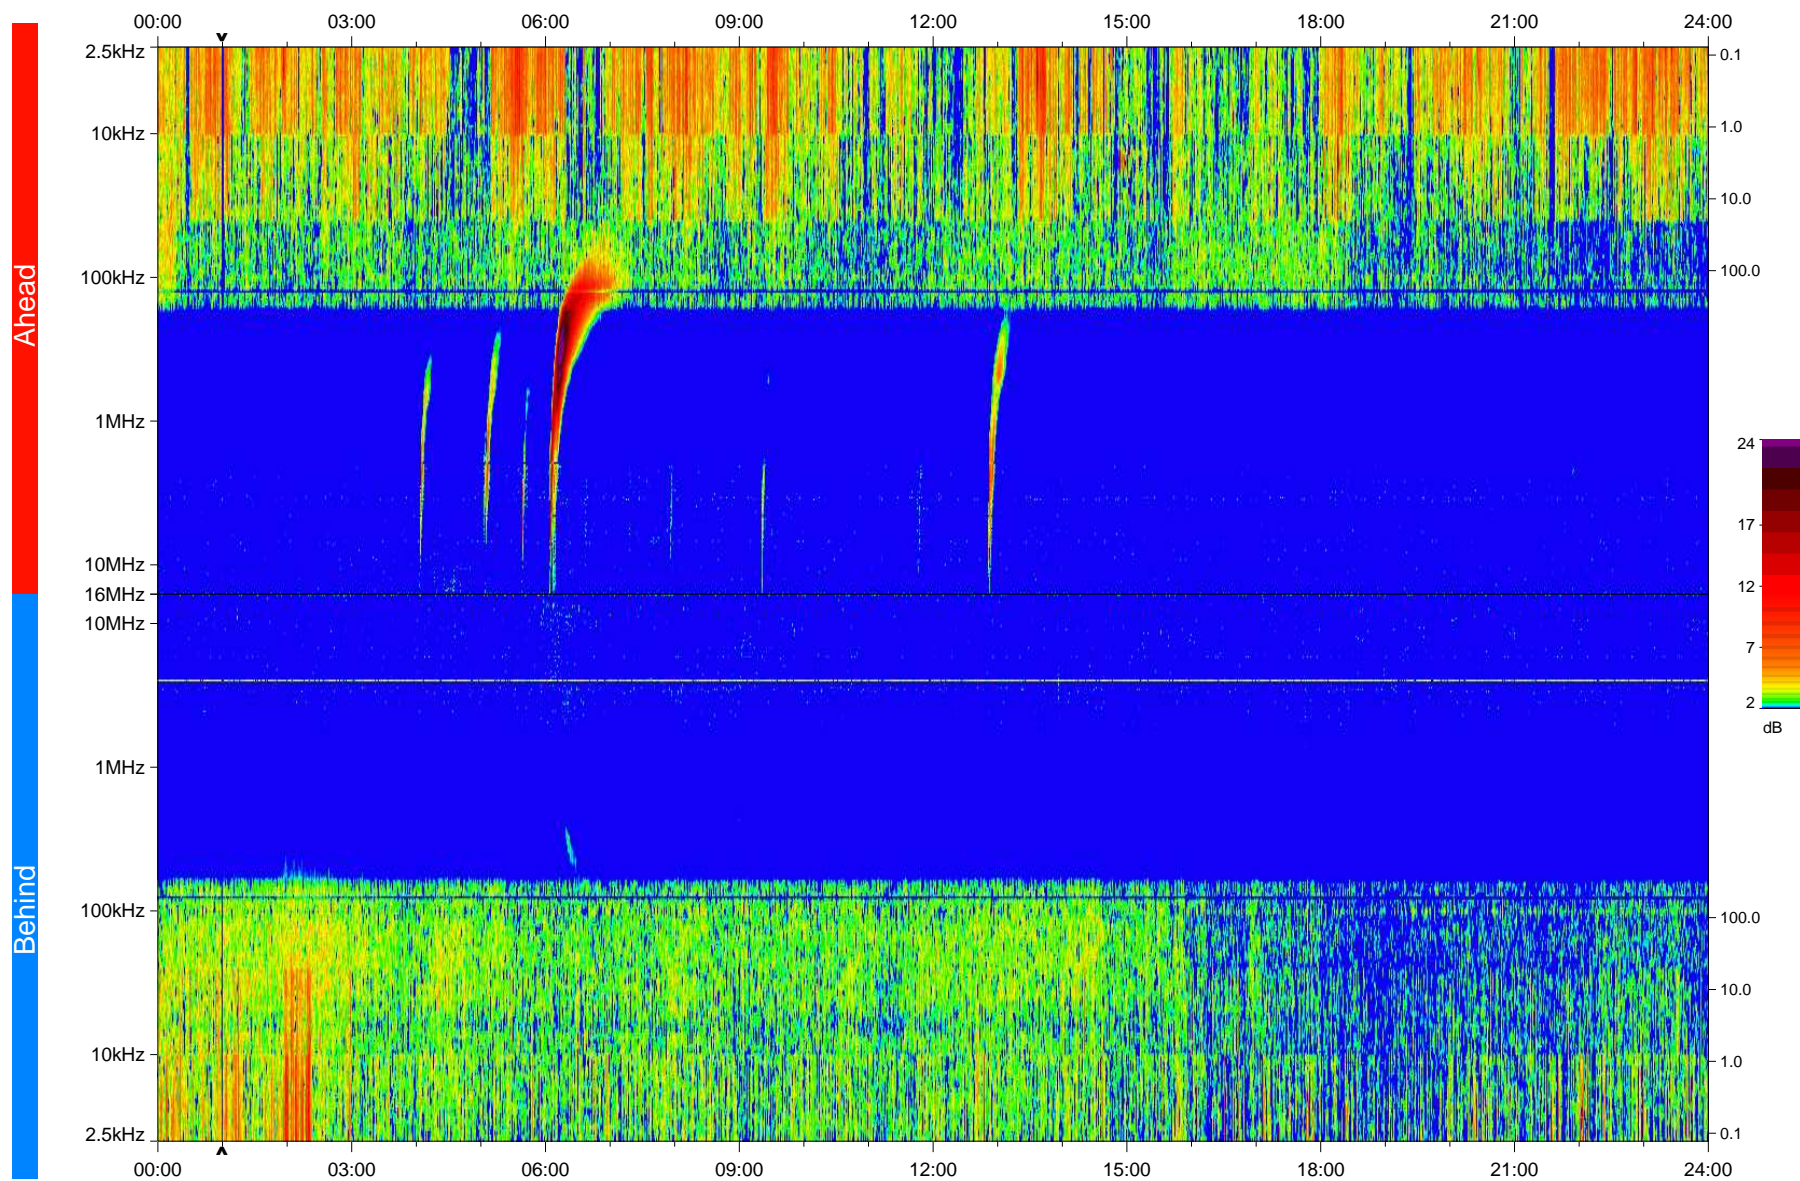

STEREO/WAVES Daily Summary - 04-Nov-2010 (DOY 308)

Ahead source file: swaves_ahead_2010_308_1_04.fin
Ahead PSE Angle: 84.3°

Behind PSE Angle: -81.8°
Behind source file: swaves_behind_2010_308_1_04.fin

Time (UTC)

file: stereo_swaves_daily-summary_color_20101104_v04
made by: space.umn.edu on macOS with IDL 8.8.2 on 2022-10-16 16:04:29, with TLib V945 / dynspec V311