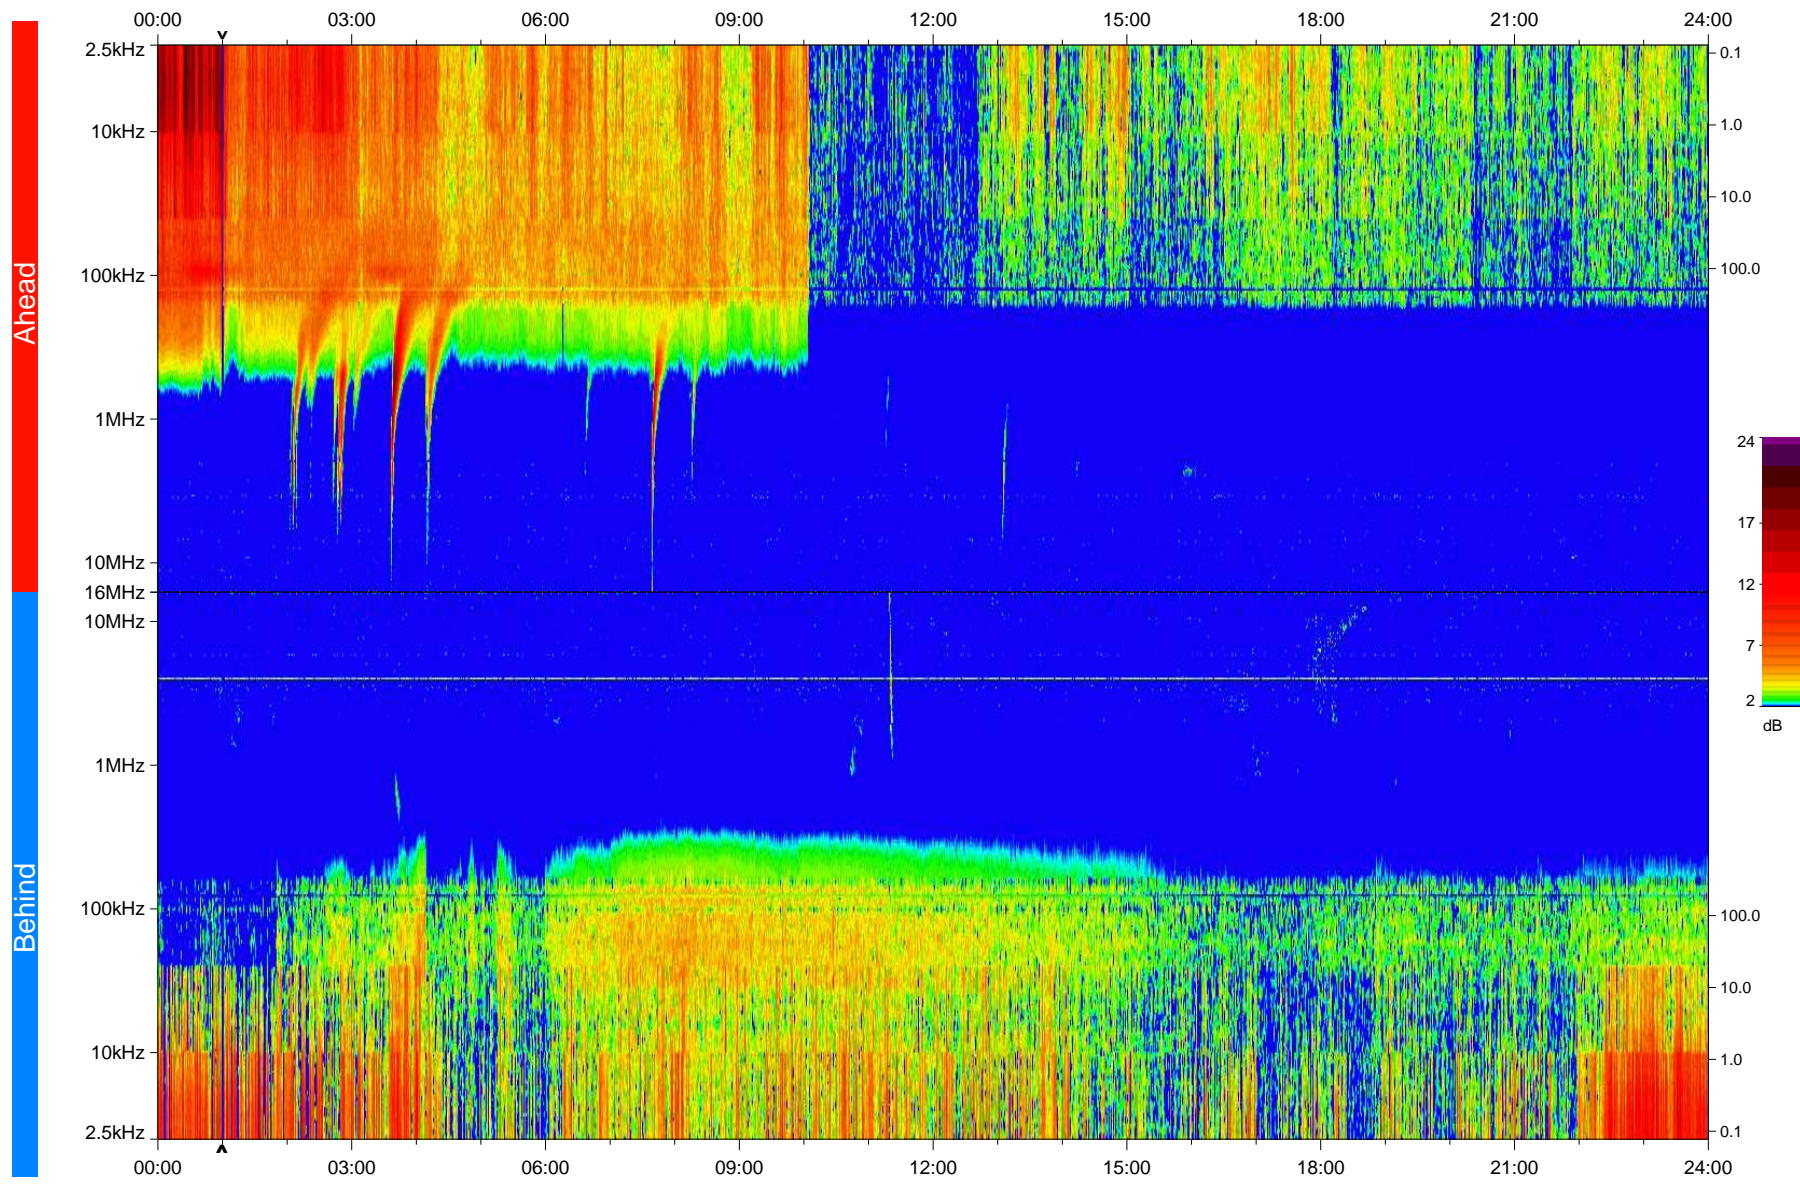

# STEREO/WAVES Daily Summary - 31-Oct-2010 (DOY 304)

Ahead source file: swaves\_ahead\_2010\_304\_1\_05.fin  
Ahead PSE Angle: 84.2°

Behind PSE Angle: -81.2°  
Behind source file: swaves\_behind\_2010\_304\_1\_04.fin

Time (UTC)

file: stereo\_swaves\_daily-summary\_color\_20101031\_v04  
made by: space.umn.edu on macOS with IDL 8.8.2 on 2022-10-16 15:53:06, with TLib V945 / dynspec V311