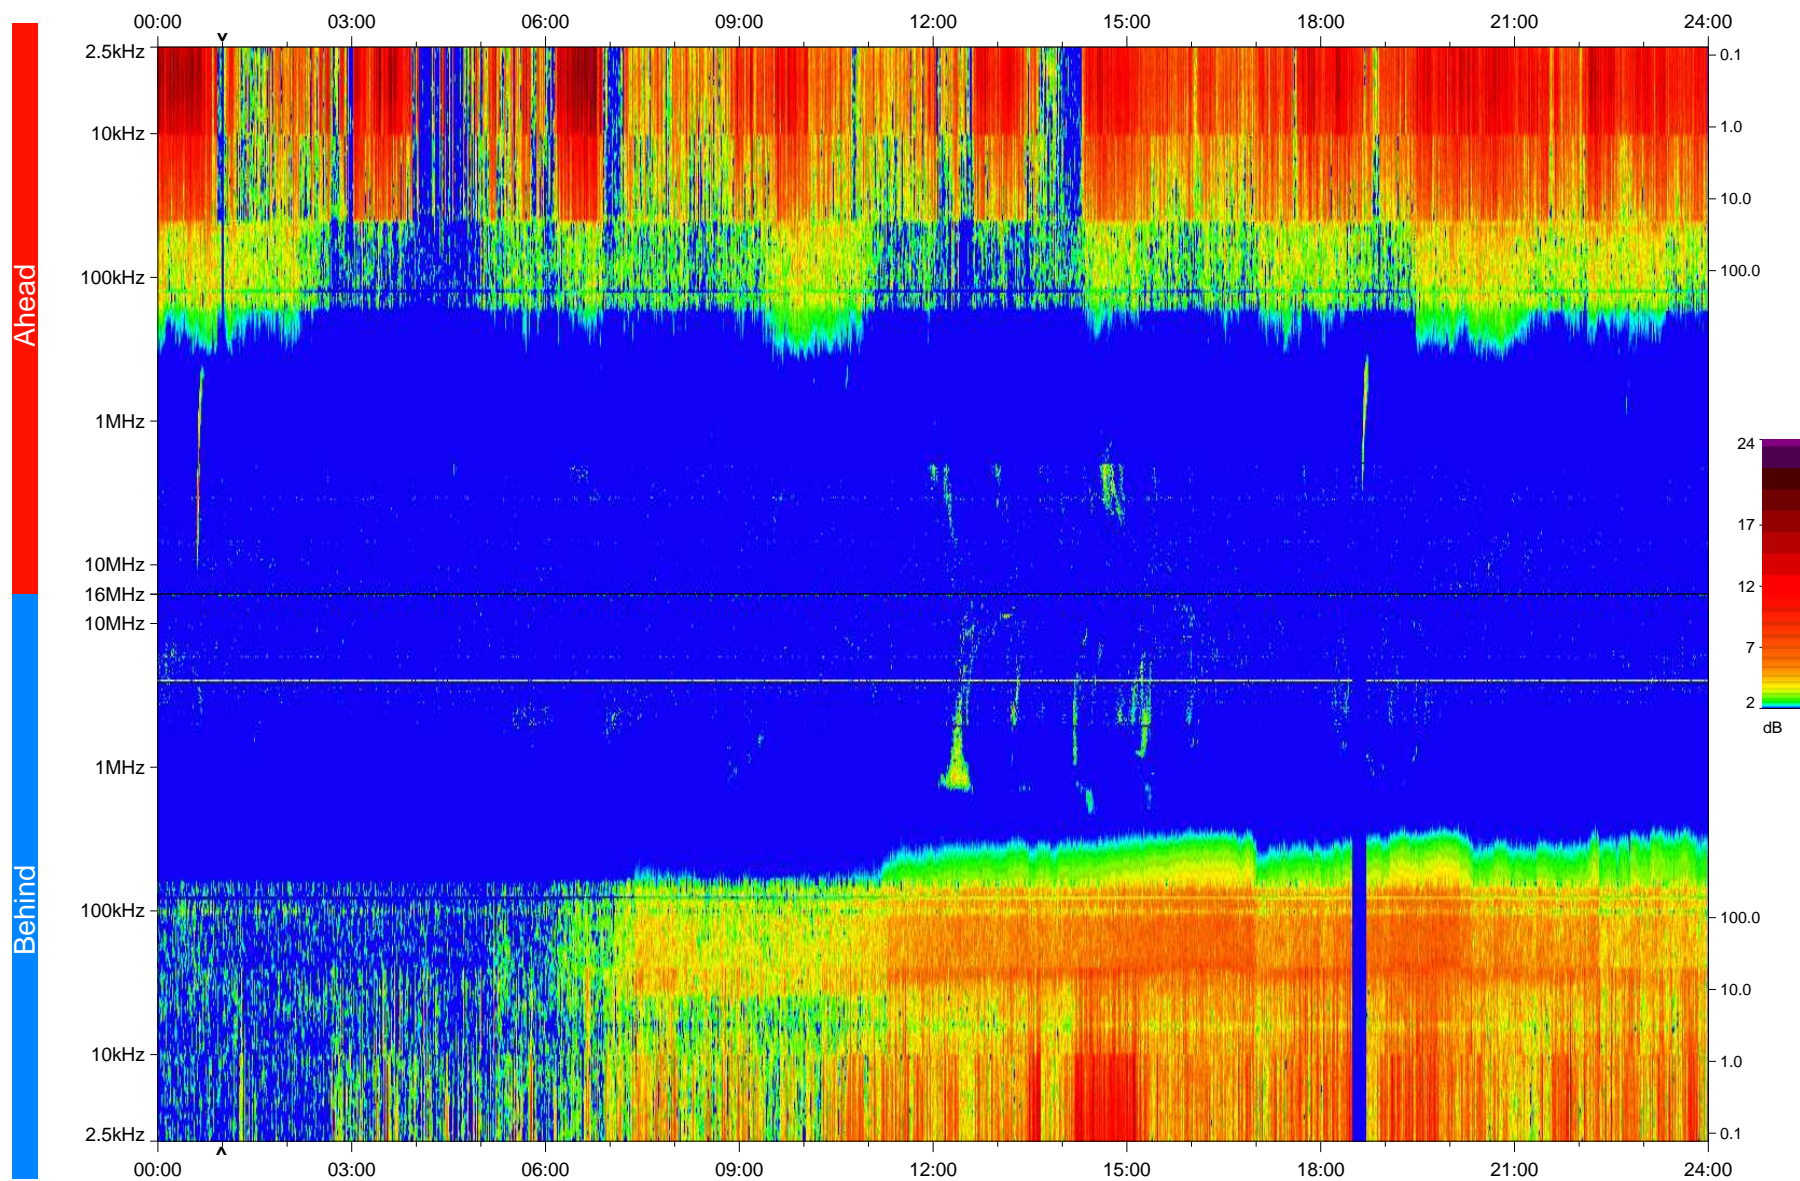

# STEREO/WAVES Daily Summary - 29-Oct-2010 (DOY 302)

Ahead source file: swaves\_ahead\_2010\_302\_1\_04.fin  
Ahead PSE Angle: 84.1°

Behind PSE Angle: -80.9°  
Behind source file: swaves\_behind\_2010\_302\_1\_04.fin

Time (UTC)

file: stereo\_swaves\_daily-summary\_color\_20101029\_v04  
made by: space.umn.edu on macOS with IDL 8.8.2 on 2022-10-16 15:47:27, with TLib V945 / dynspec V311