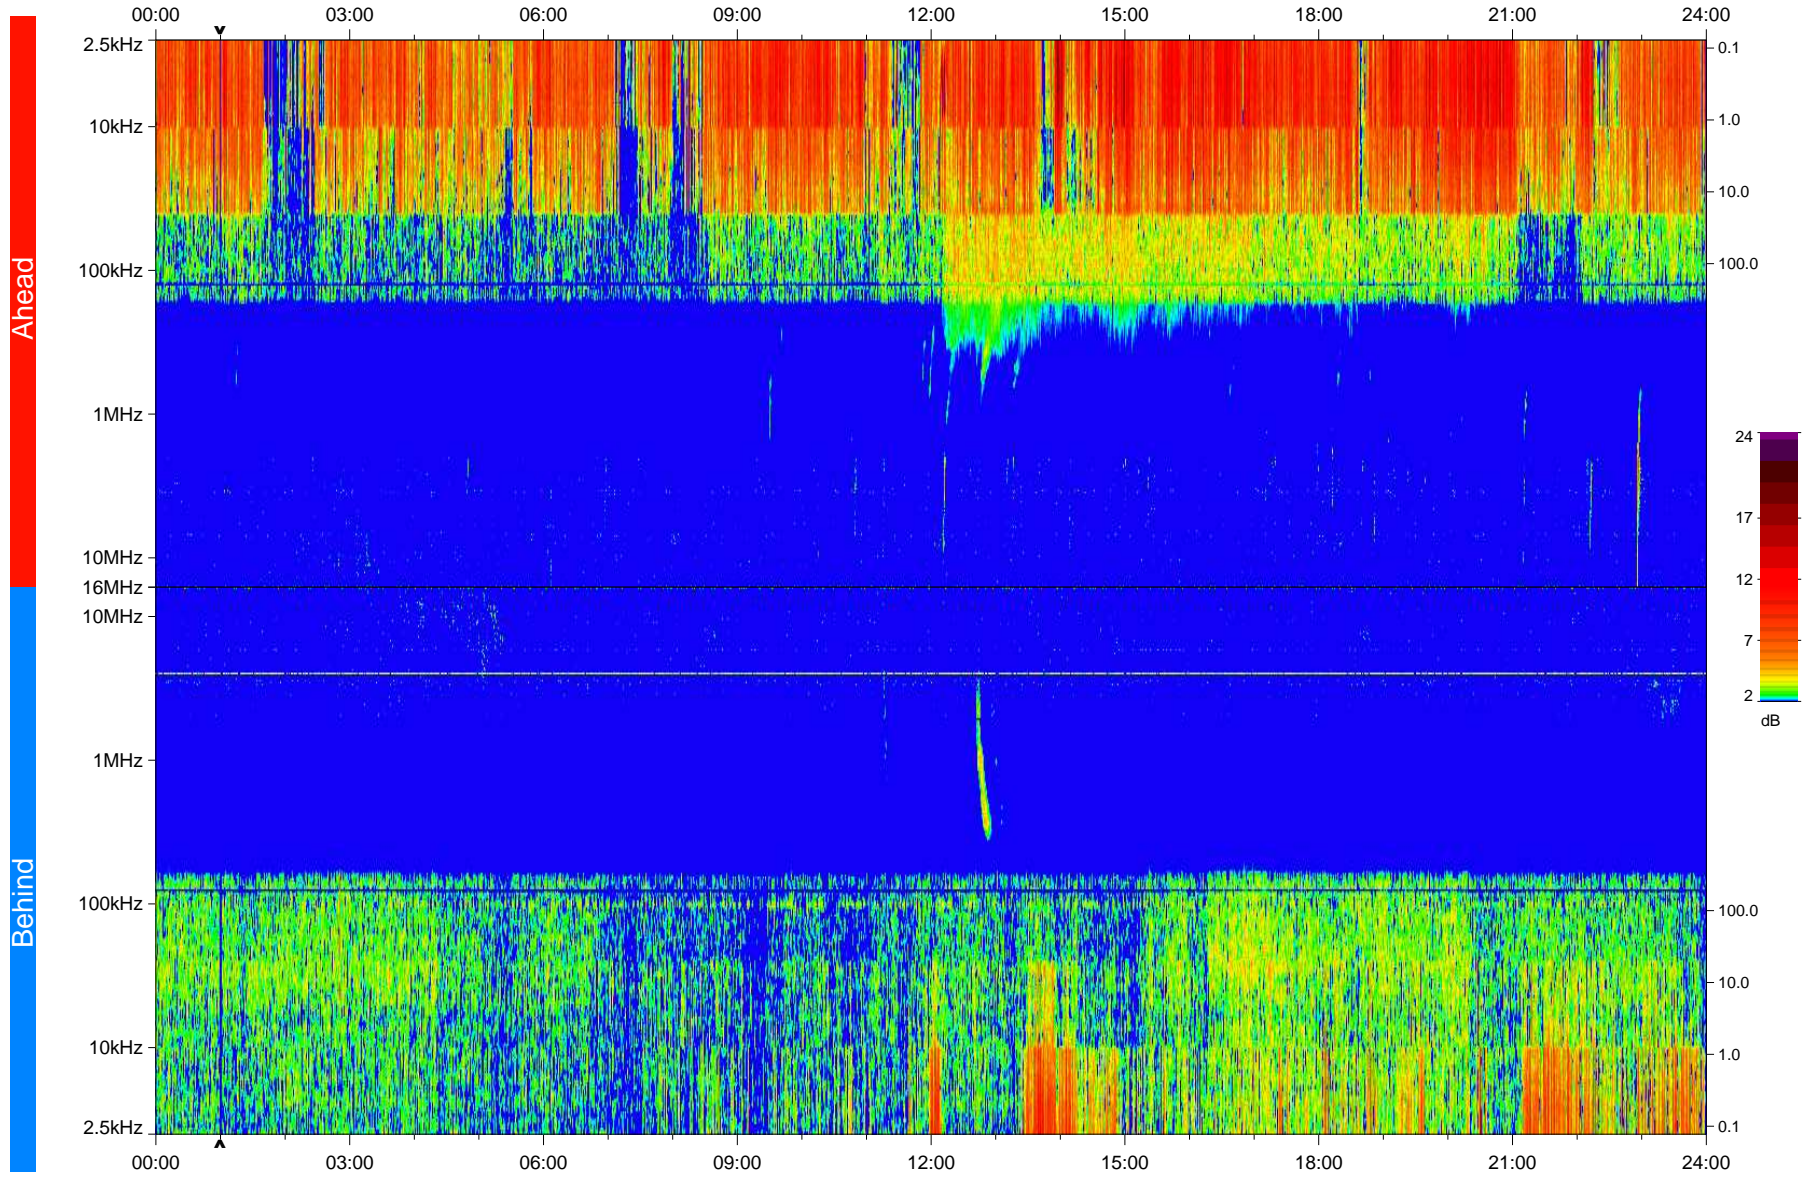

# STEREO/WAVES Daily Summary - 27-Oct-2010 (DOY 300)

Ahead source file: swaves\_ahead\_2010\_300\_1\_06.fin  
Ahead PSE Angle: 84.0°

Behind PSE Angle: -80.6°  
Behind source file: swaves\_behind\_2010\_300\_1\_04.fin

Time (UTC)

file: stereo\_swaves\_daily-summary\_color\_20101027\_v04  
made by: space.umn.edu on macOS with IDL 8.8.2 on 2022-10-16 15:41:46, with TLib V945 / dynspec V311