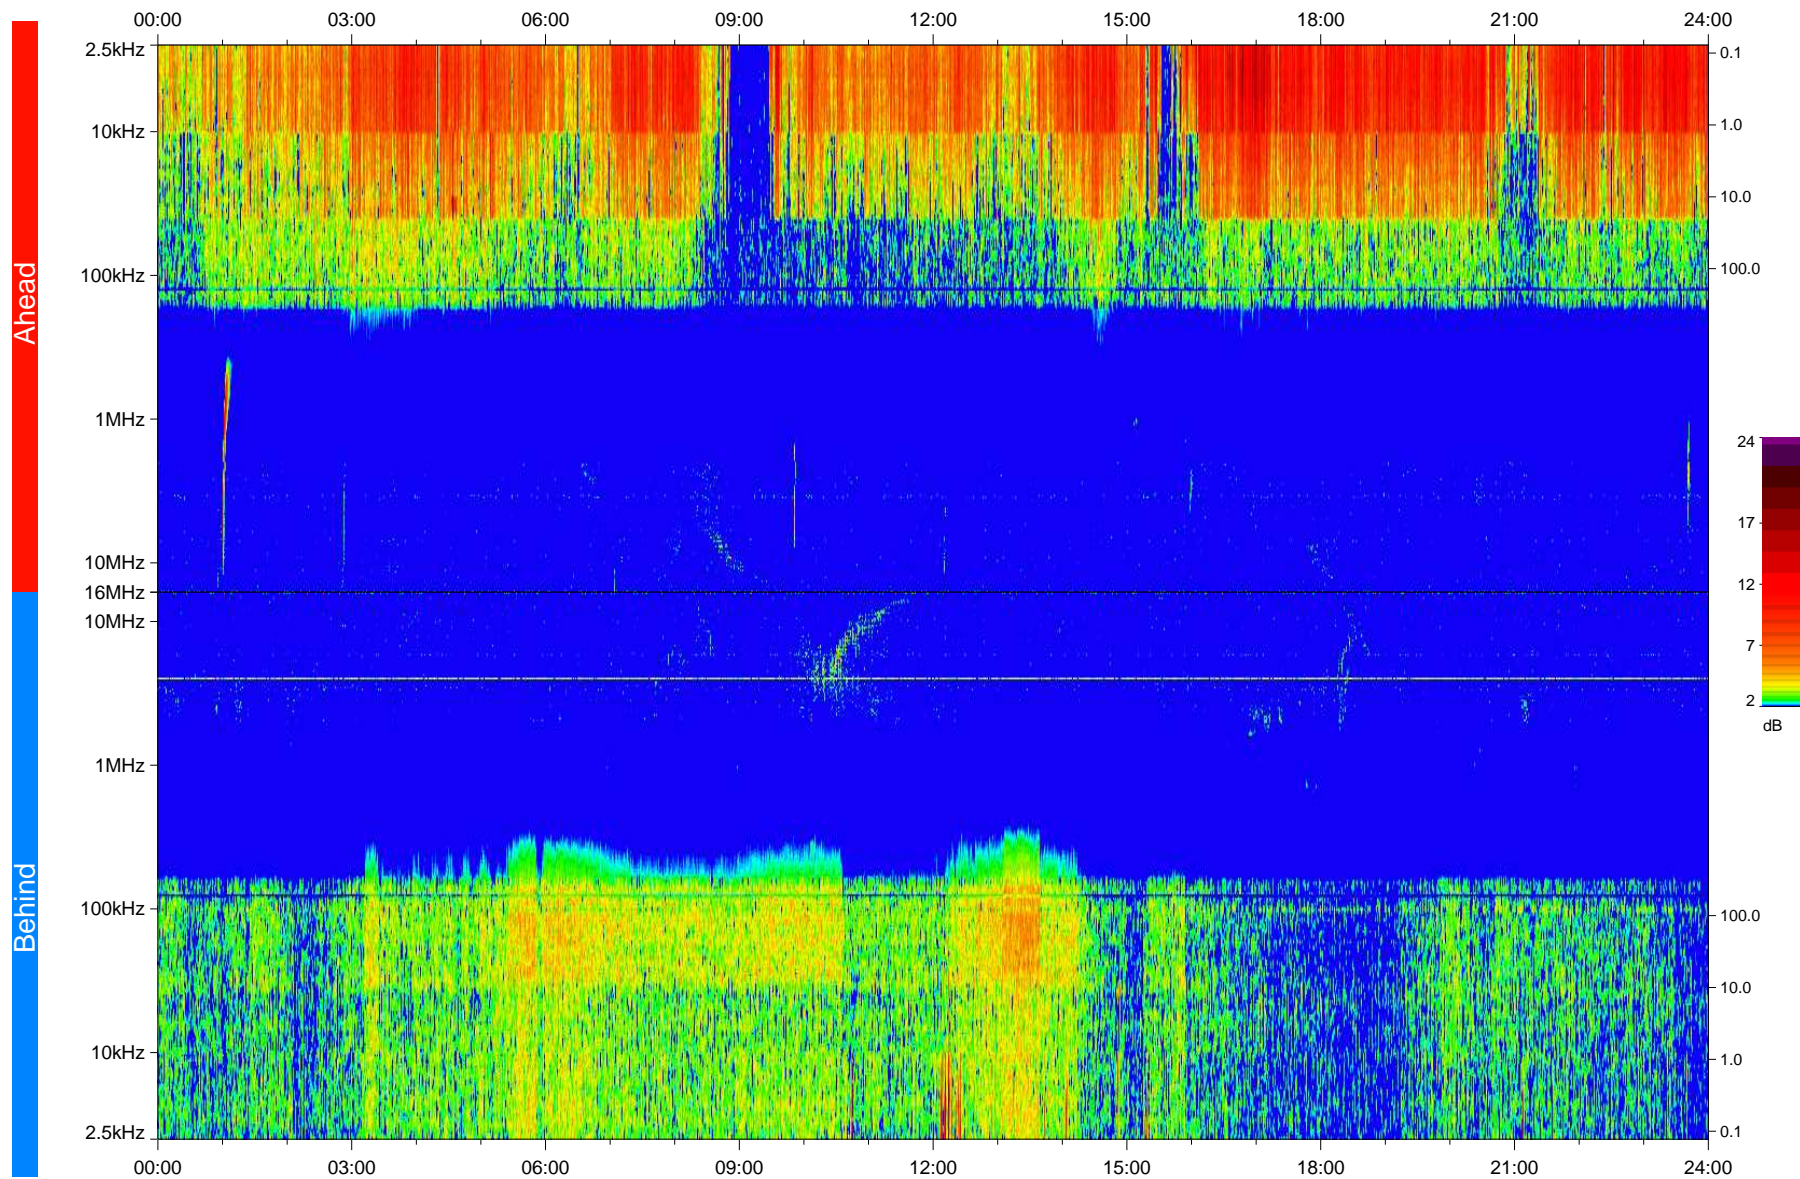

# STEREO/WAVES Daily Summary - 26-Oct-2010 (DOY 299)

Ahead source file: swaves\_ahead\_2010\_299\_1\_05.fin  
Ahead PSE Angle: 83.9°

Behind PSE Angle: -80.5°  
Behind source file: swaves\_behind\_2010\_299\_1\_04.fin

Time (UTC)

file: stereo\_swaves\_daily-summary\_color\_20101026\_v04  
made by: space.umn.edu on macOS with IDL 8.8.2 on 2022-10-16 15:38:57, with TMLib V945 / dynspec V311