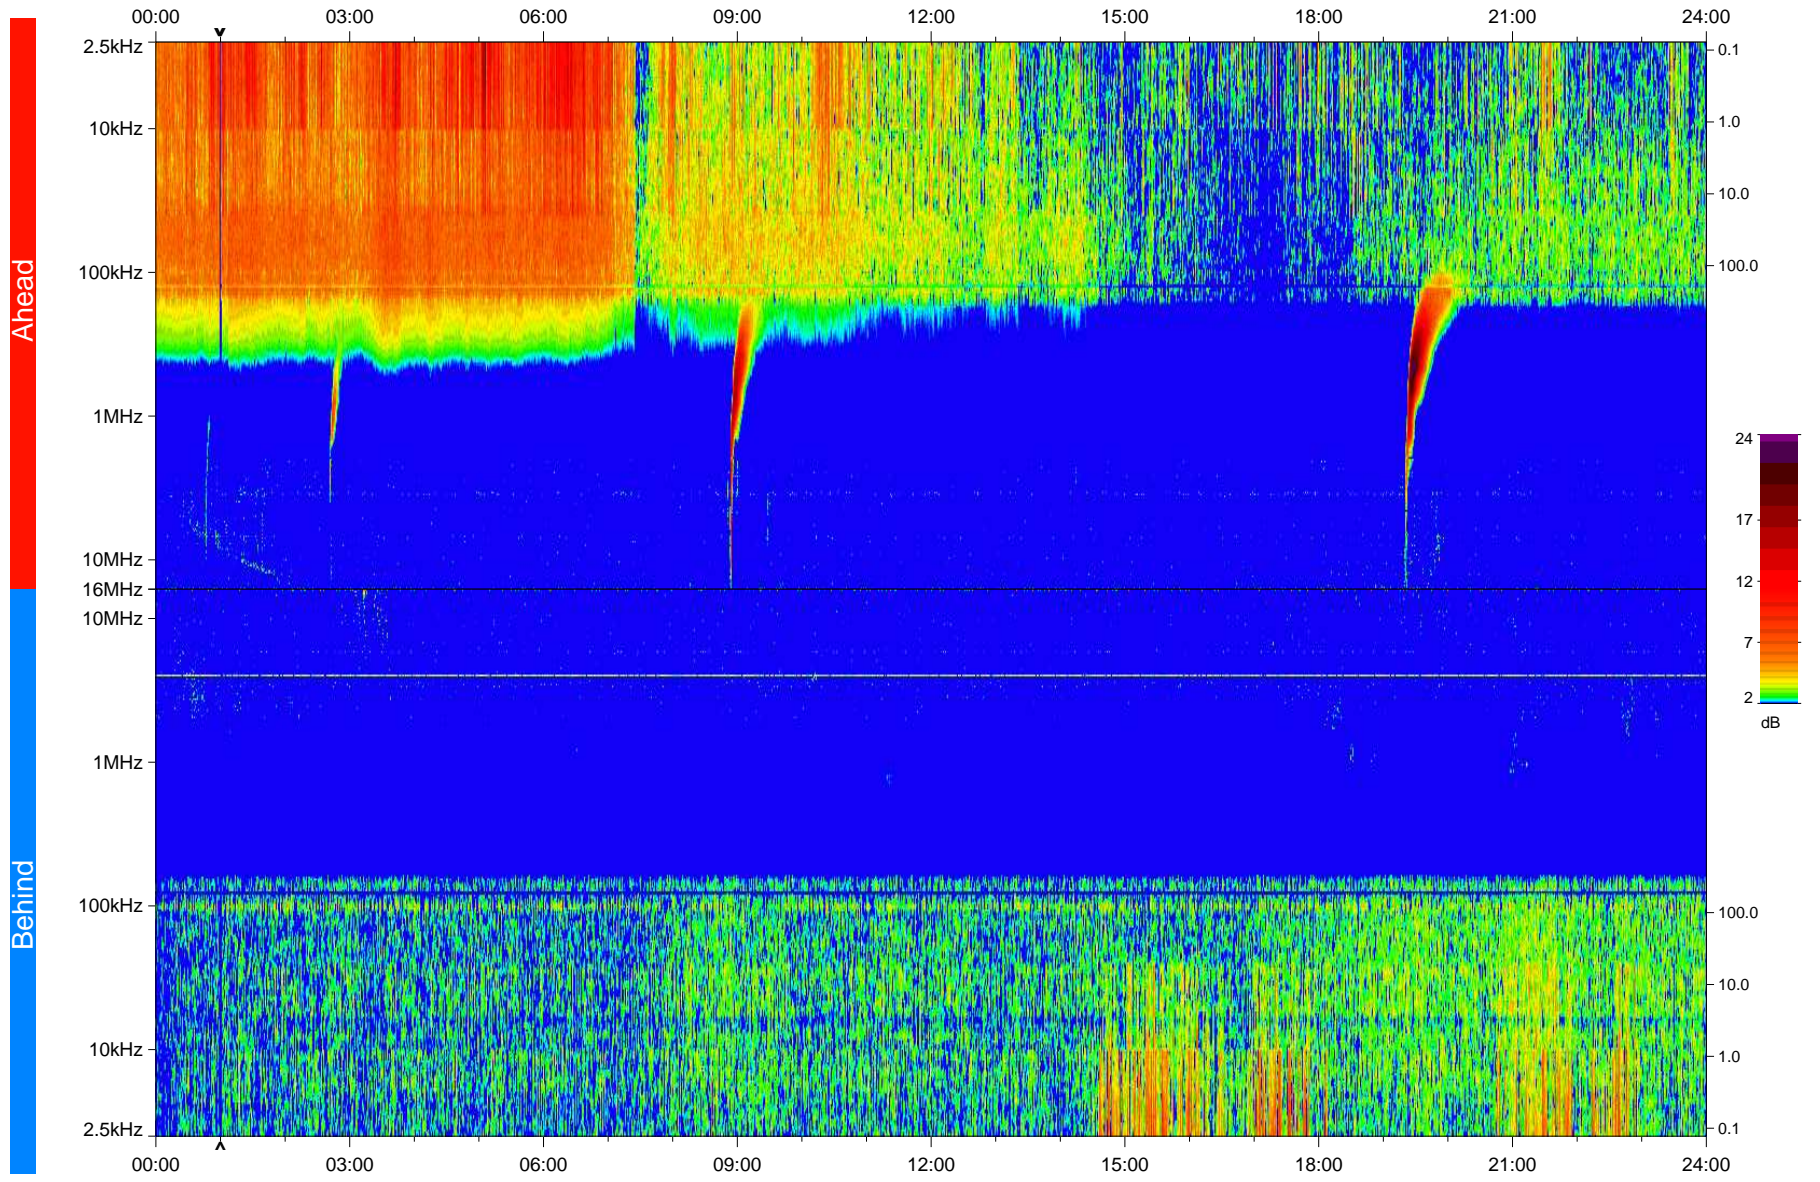

# STEREO/WAVES Daily Summary - 21-Oct-2010 (DOY 294)

Ahead source file: swaves\_ahead\_2010\_294\_1\_04.fin  
Ahead PSE Angle: 83.7°

Behind PSE Angle: -79.8°  
Behind source file: swaves\_behind\_2010\_294\_1\_04.fin

Time (UTC)

file: stereo\_swaves\_daily-summary\_color\_20101021\_v04  
made by: space.umn.edu on macOS with IDL 8.8.2 on 2022-10-16 15:24:46, with TLib V945 / dynspec V311