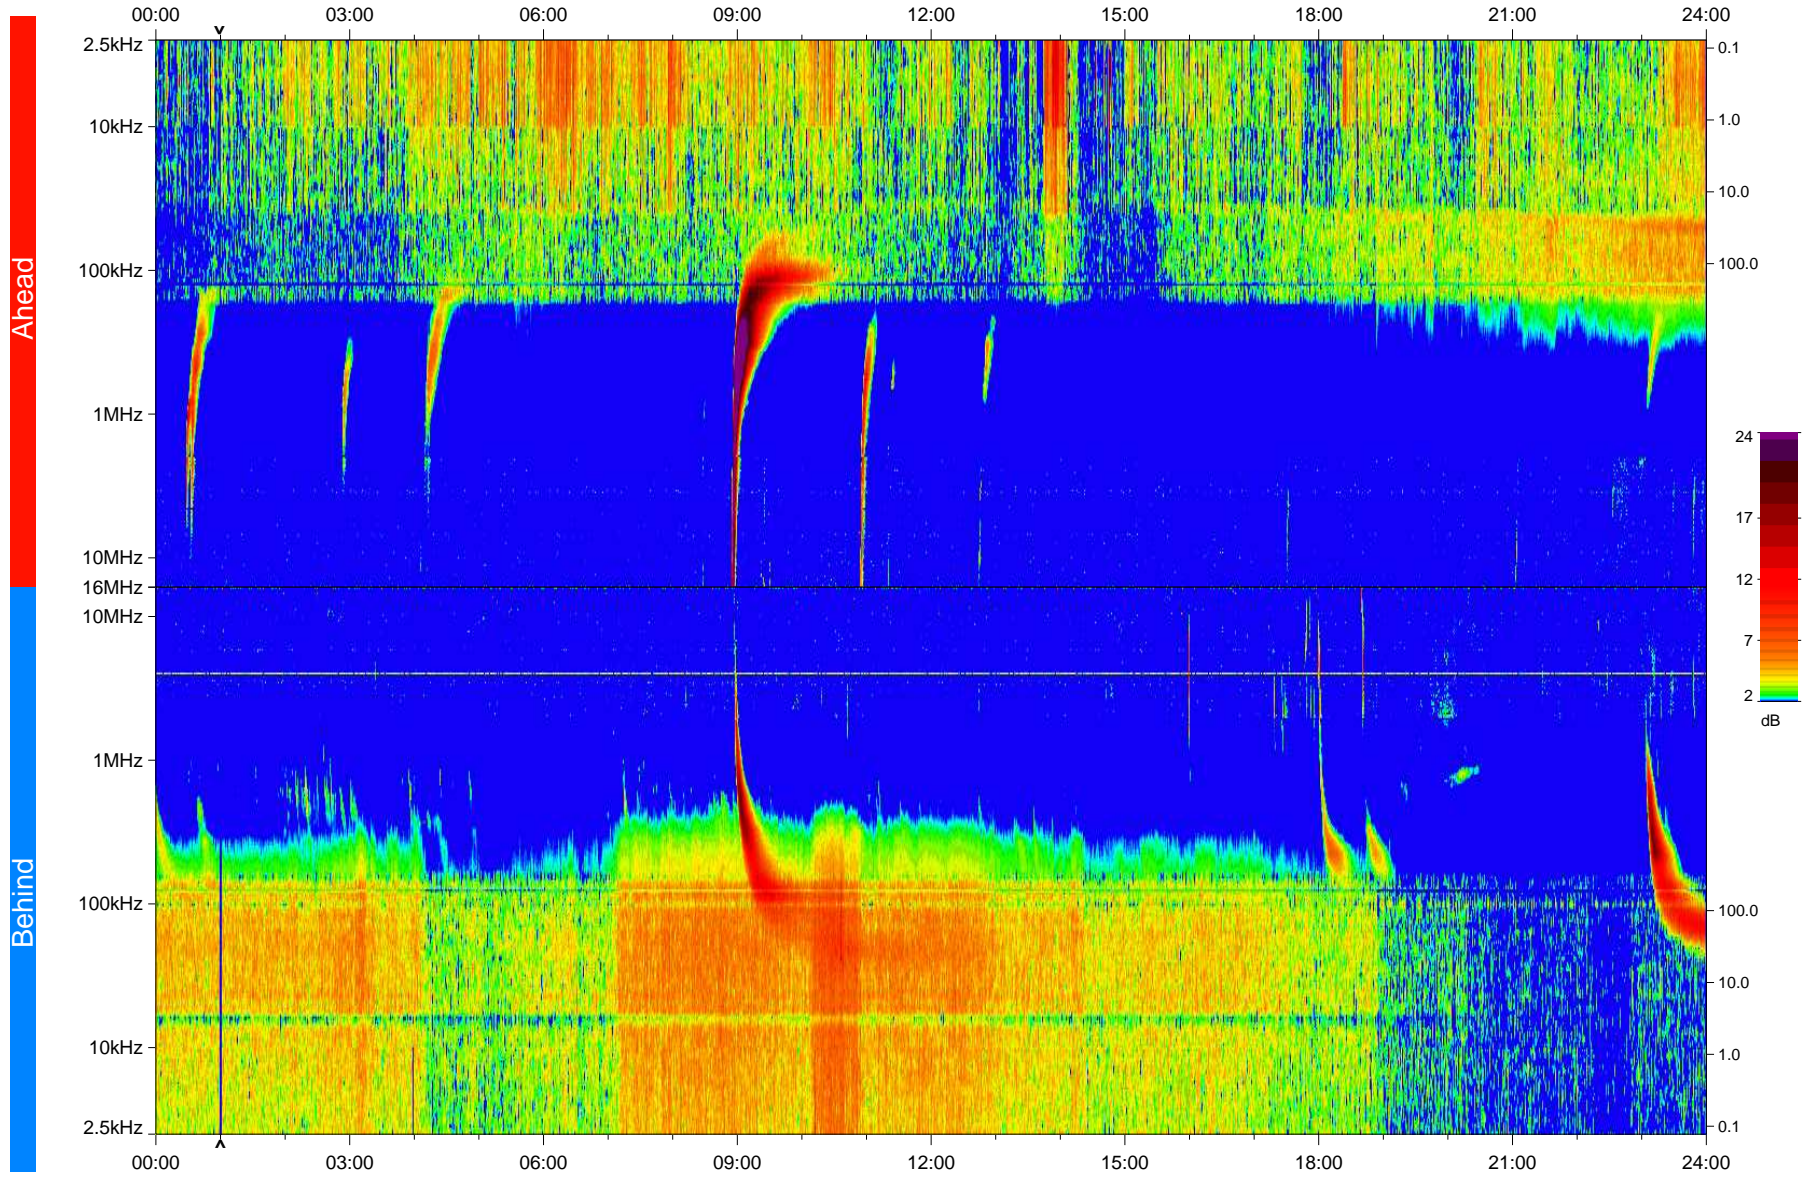

# STEREO/WAVES Daily Summary - 17-Oct-2010 (DOY 290)

Ahead source file: swaves\_ahead\_2010\_290\_1\_04.fin  
Ahead PSE Angle: 83.6°

Behind PSE Angle: -79.2°  
Behind source file: swaves\_behind\_2010\_290\_1\_04.fin

Time (UTC)

file: stereo\_swaves\_daily-summary\_color\_20101017\_v04  
made by: space.umn.edu on macOS with IDL 8.8.2 on 2022-10-16 15:13:23, with TLib V945 / dynspec V311