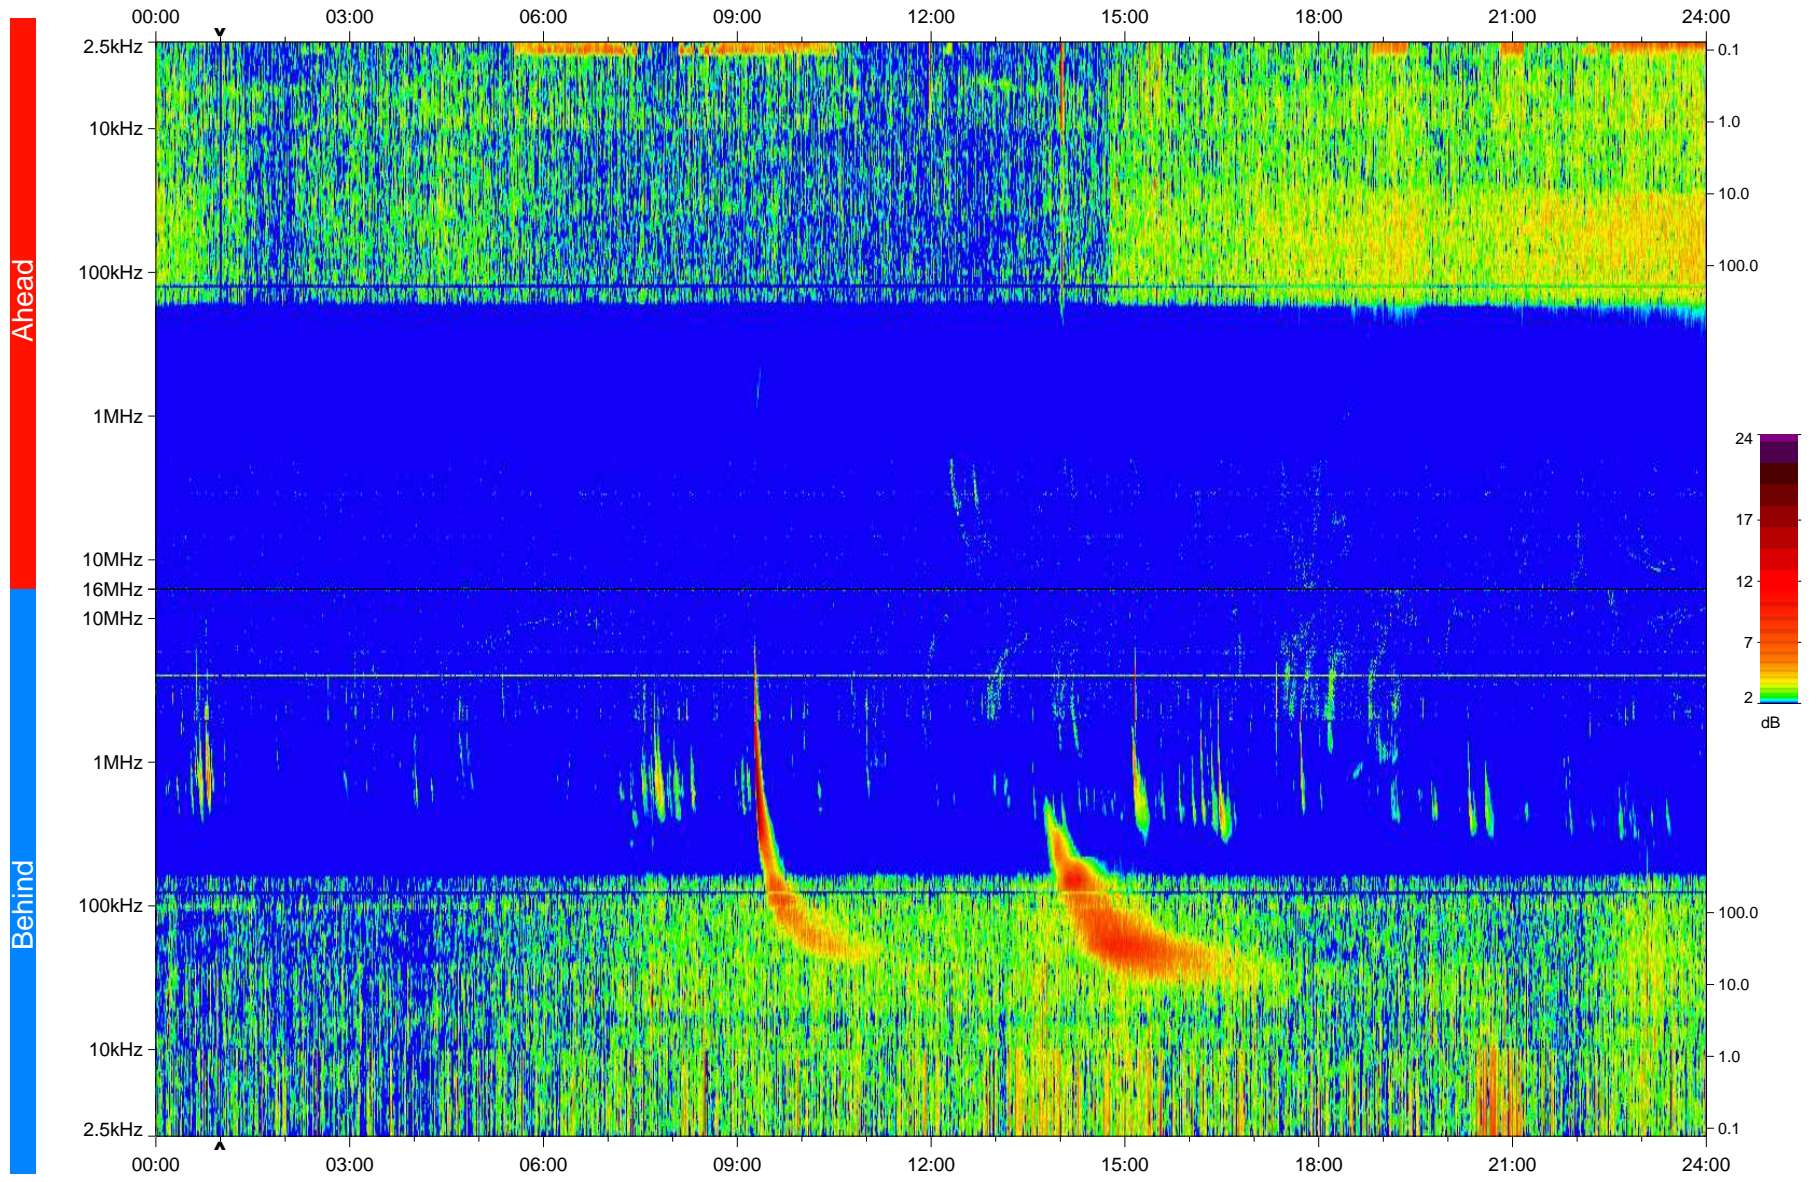

# STEREO/WAVES Daily Summary - 15-Oct-2010 (DOY 288)

Ahead source file: swaves\_ahead\_2010\_288\_1\_04.fin  
Ahead PSE Angle: 83.5°

Behind PSE Angle: -78.9°  
Behind source file: swaves\_behind\_2010\_288\_1\_04.fin

Time (UTC)

file: stereo\_swaves\_daily-summary\_color\_20101015\_v04  
made by: space.umn.edu on macOS with IDL 8.8.2 on 2022-10-16 15:07:38, with TLib V945 / dynspec V311