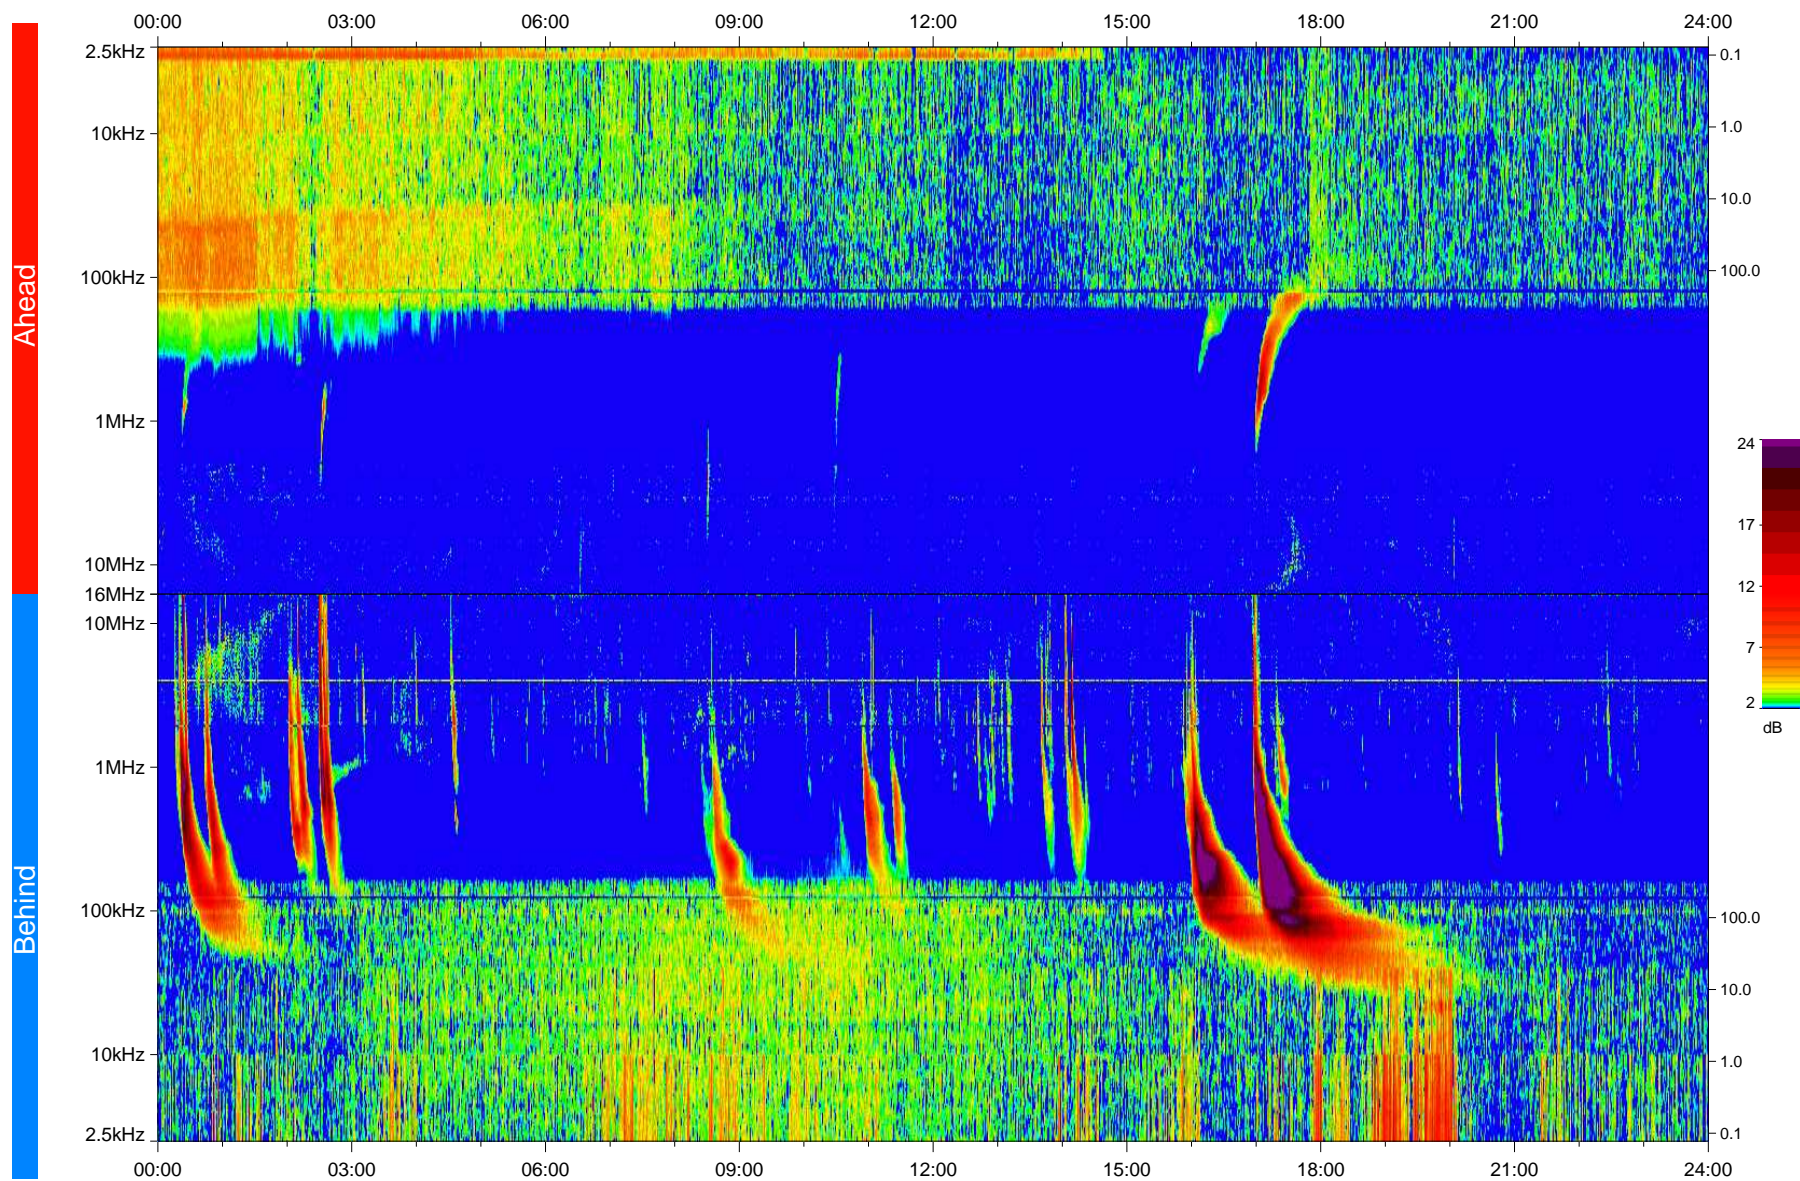

# STEREO/WAVES Daily Summary - 14-Oct-2010 (DOY 287)

Ahead source file: swaves\_ahead\_2010\_287\_1\_04.fin  
Ahead PSE Angle: 83.5°

Behind PSE Angle: -78.8°  
Behind source file: swaves\_behind\_2010\_287\_1\_04.fin

Time (UTC)

file: stereo\_swaves\_daily-summary\_color\_20101014\_v04  
made by: space.umn.edu on macOS with IDL 8.8.2 on 2022-10-16 15:04:50, with TLib V945 / dynspec V311