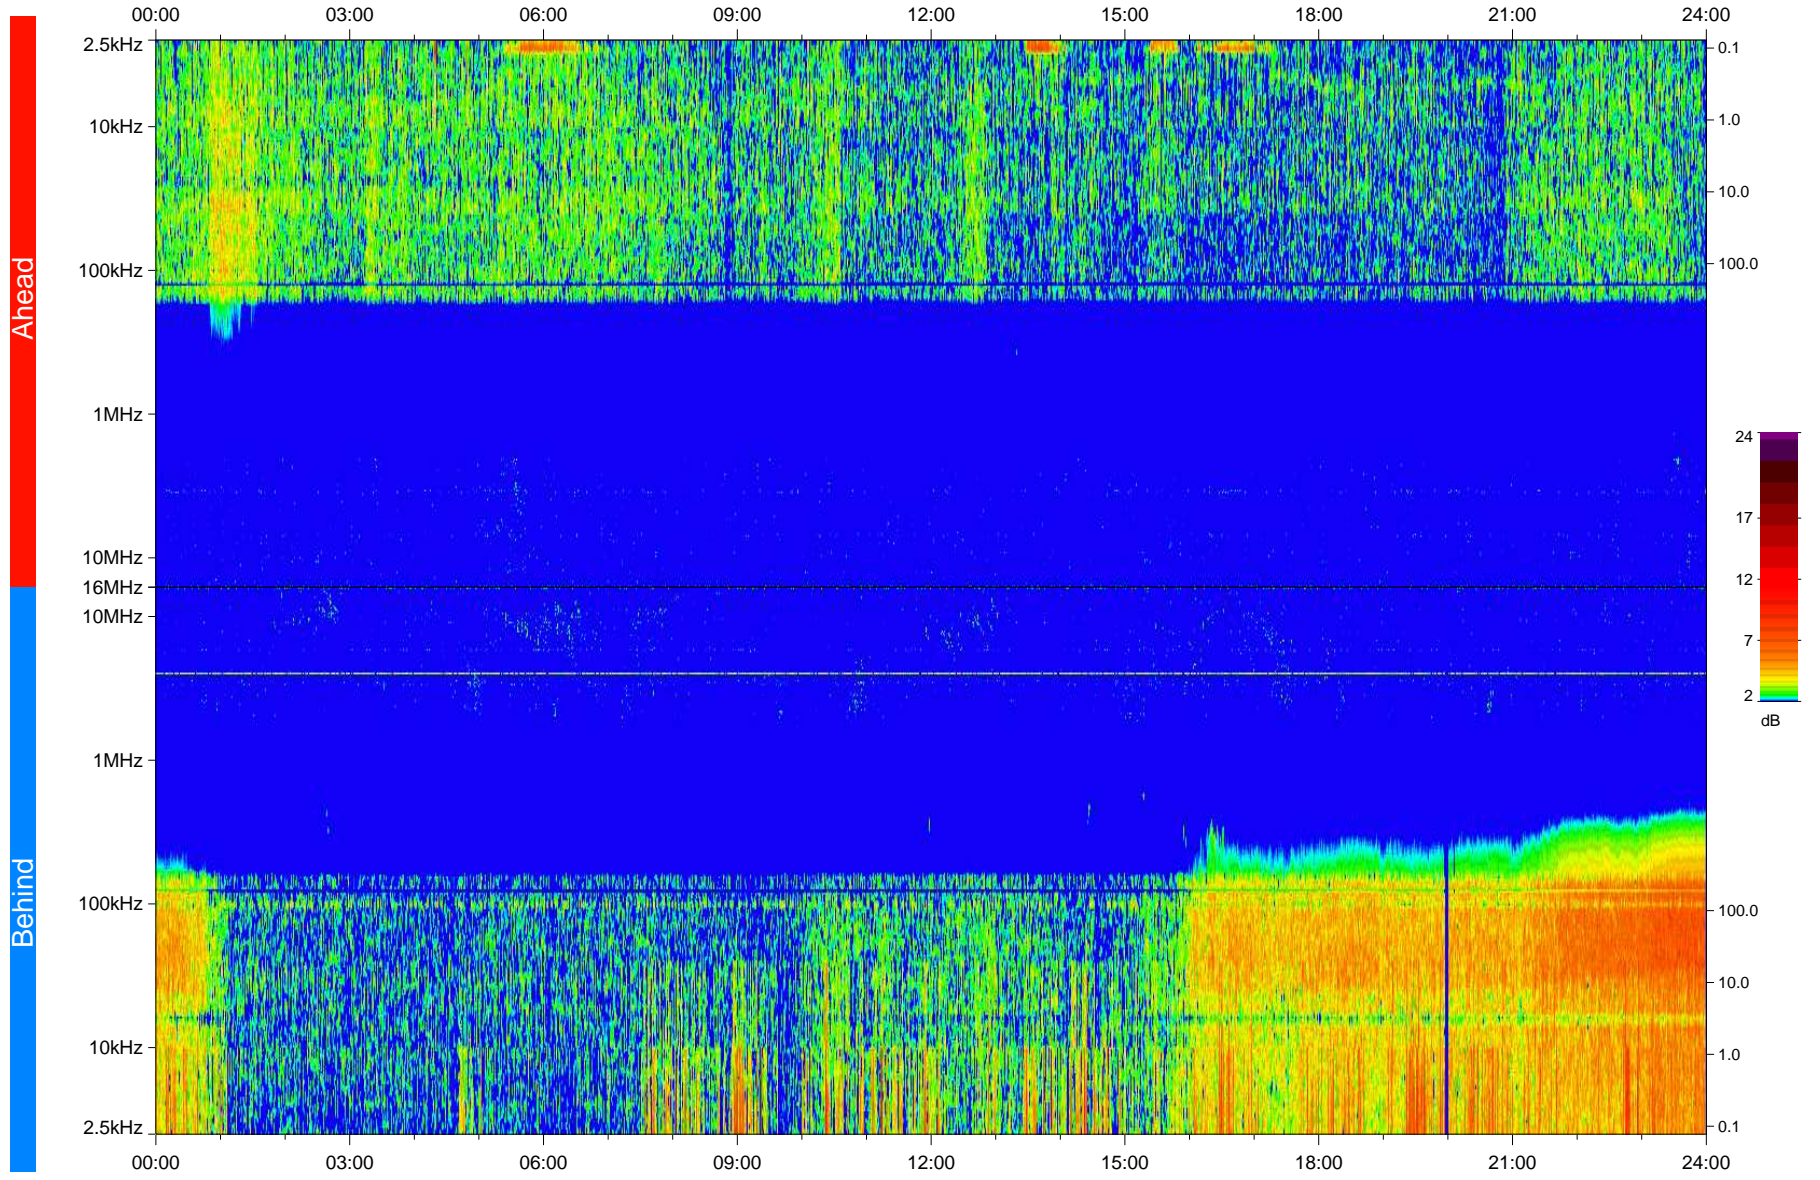

STEREO/WAVES Daily Summary - 12-Oct-2010 (DOY 285)

Ahead source file: swaves_ahead_2010_285_1_04.fin
Ahead PSE Angle: 83.3°

Behind PSE Angle: -78.6°
Behind source file: swaves_behind_2010_285_1_04.fin

Time (UTC)

file: stereo_swaves_daily-summary_color_20101012_v04
made by: space.umn.edu on macOS with IDL 8.8.2 on 2022-10-16 14:59:05, with TLib V945 / dynspec V311