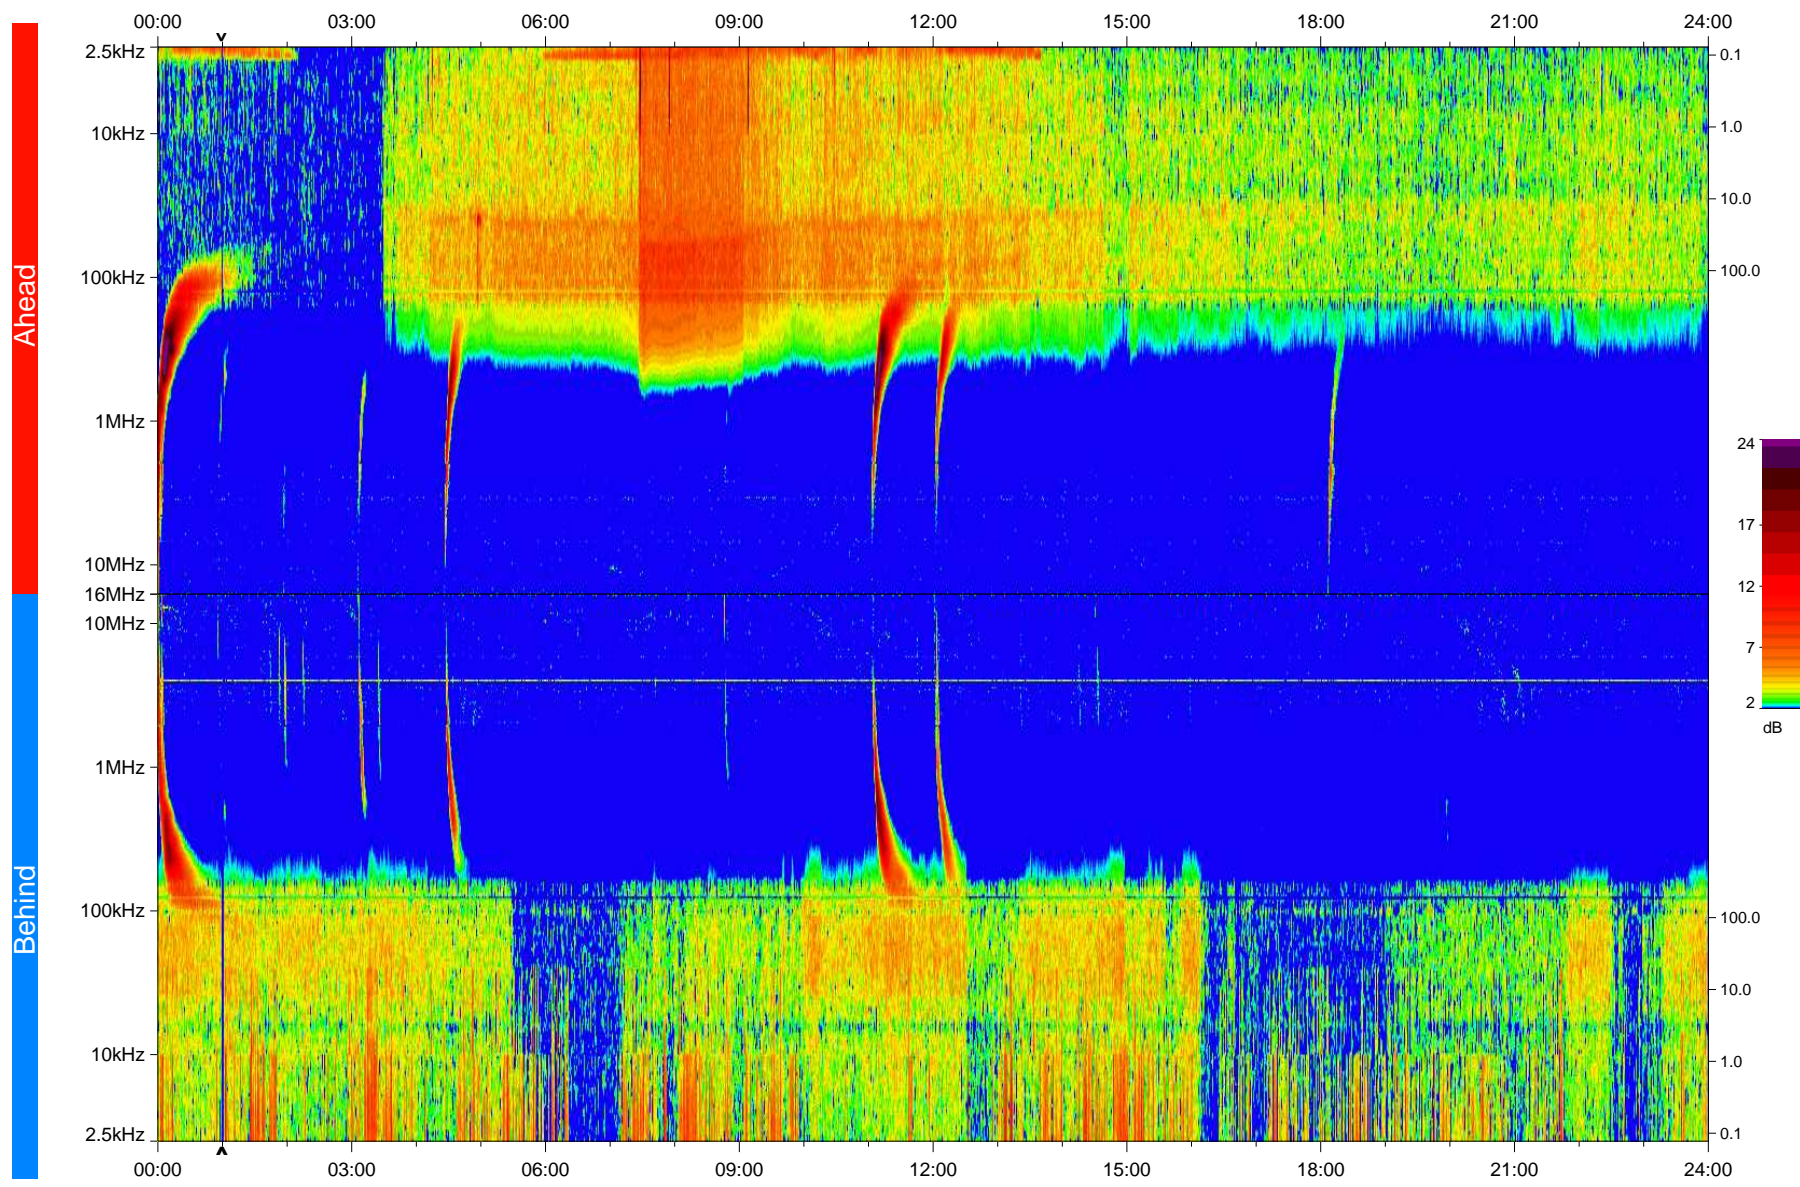

STEREO/WAVES Daily Summary - 11-Oct-2010 (DOY 284)

Ahead source file: swaves_ahead_2010_284_1_04.fin
Ahead PSE Angle: 83.3°

Behind PSE Angle: -78.4°
Behind source file: swaves_behind_2010_284_1_04.fin

Time (UTC)

file: stereo_swaves_daily-summary_color_20101011_v04
made by: space.umn.edu on macOS with IDL 8.8.2 on 2022-10-16 14:56:14, with TLib V945 / dynspec V311