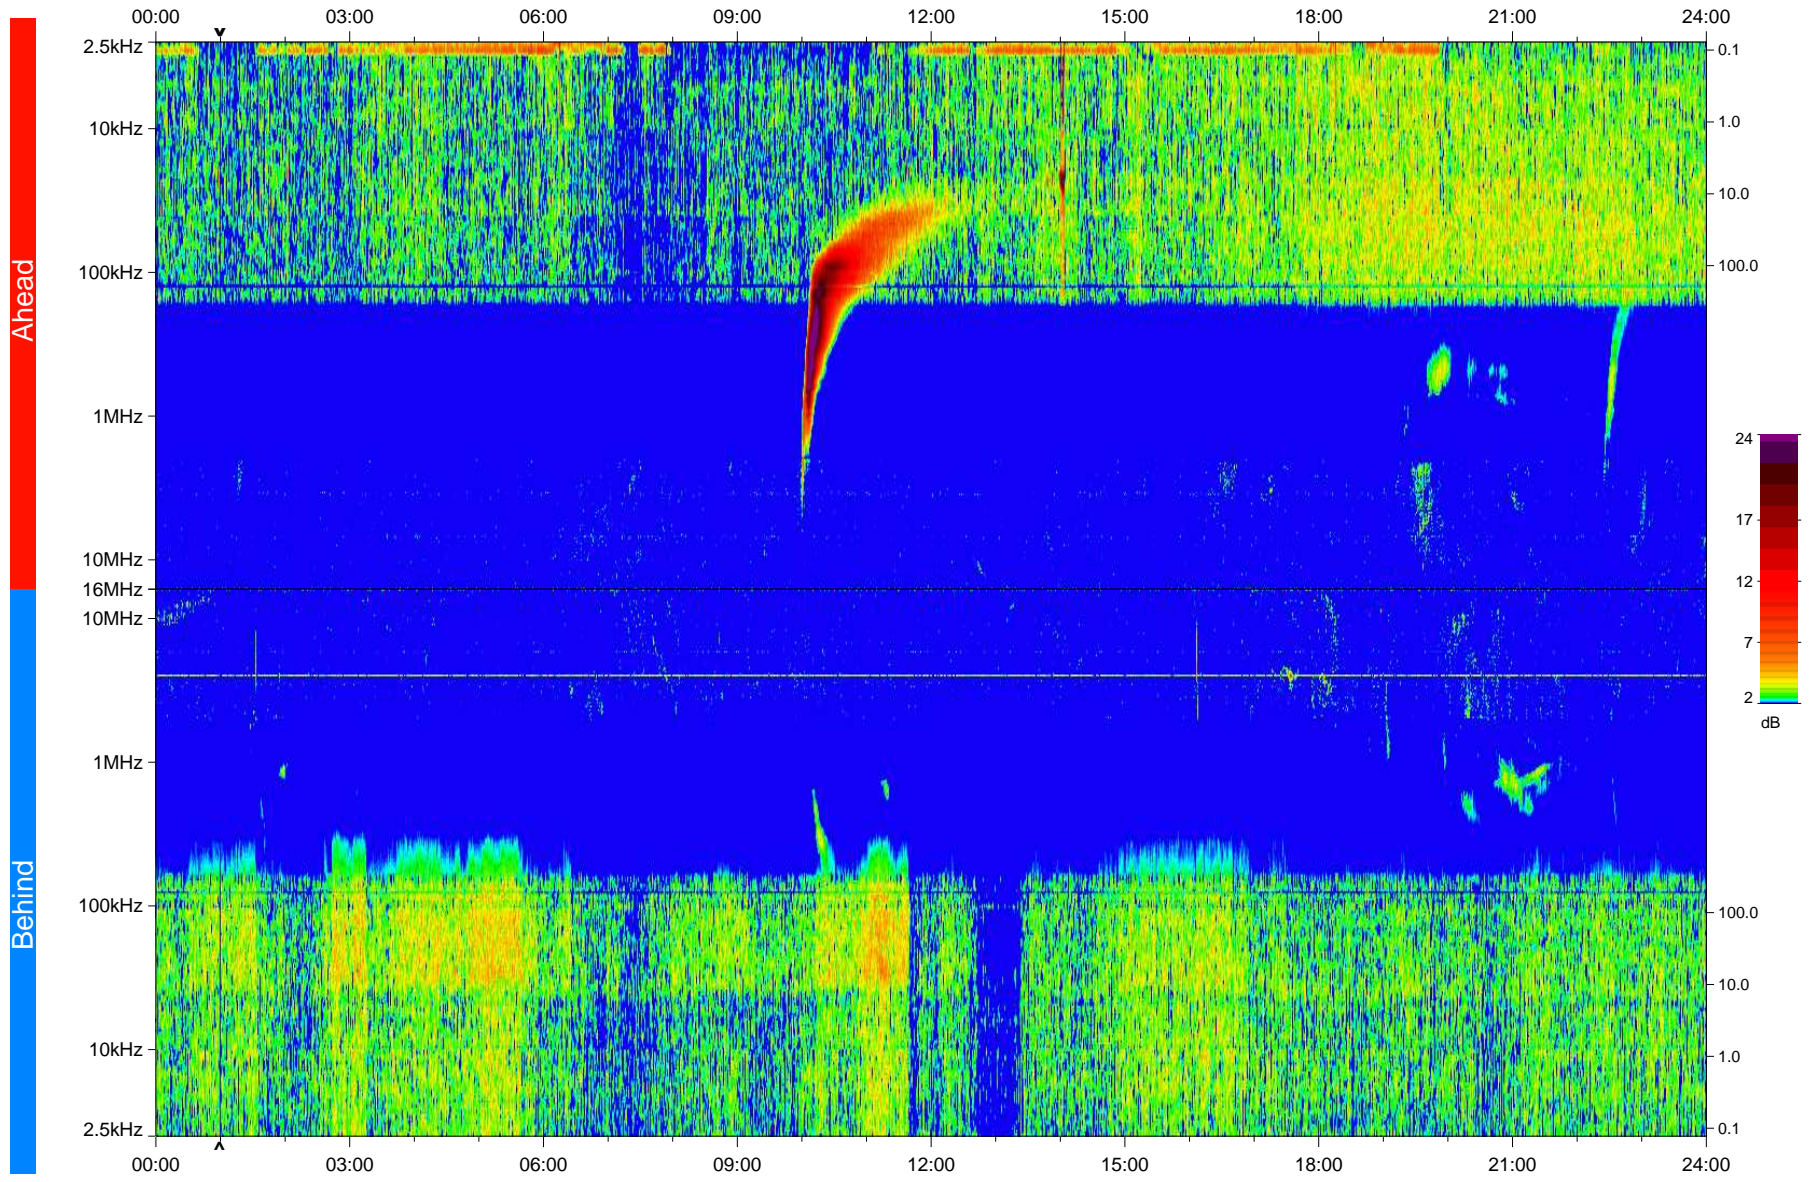

STEREO/WAVES Daily Summary - 07-Oct-2010 (DOY 280)

Ahead source file: swaves_ahead_2010_280_1_04.fin
Ahead PSE Angle: 83.2°

Behind PSE Angle: -77.8°
Behind source file: swaves_behind_2010_280_1_04.fin

Time (UTC)

file: stereo_swaves_daily-summary_color_20101007_v04
made by: space.umn.edu on macOS with IDL 8.8.2 on 2022-10-16 14:44:56, with TLib V945 / dynspec V311