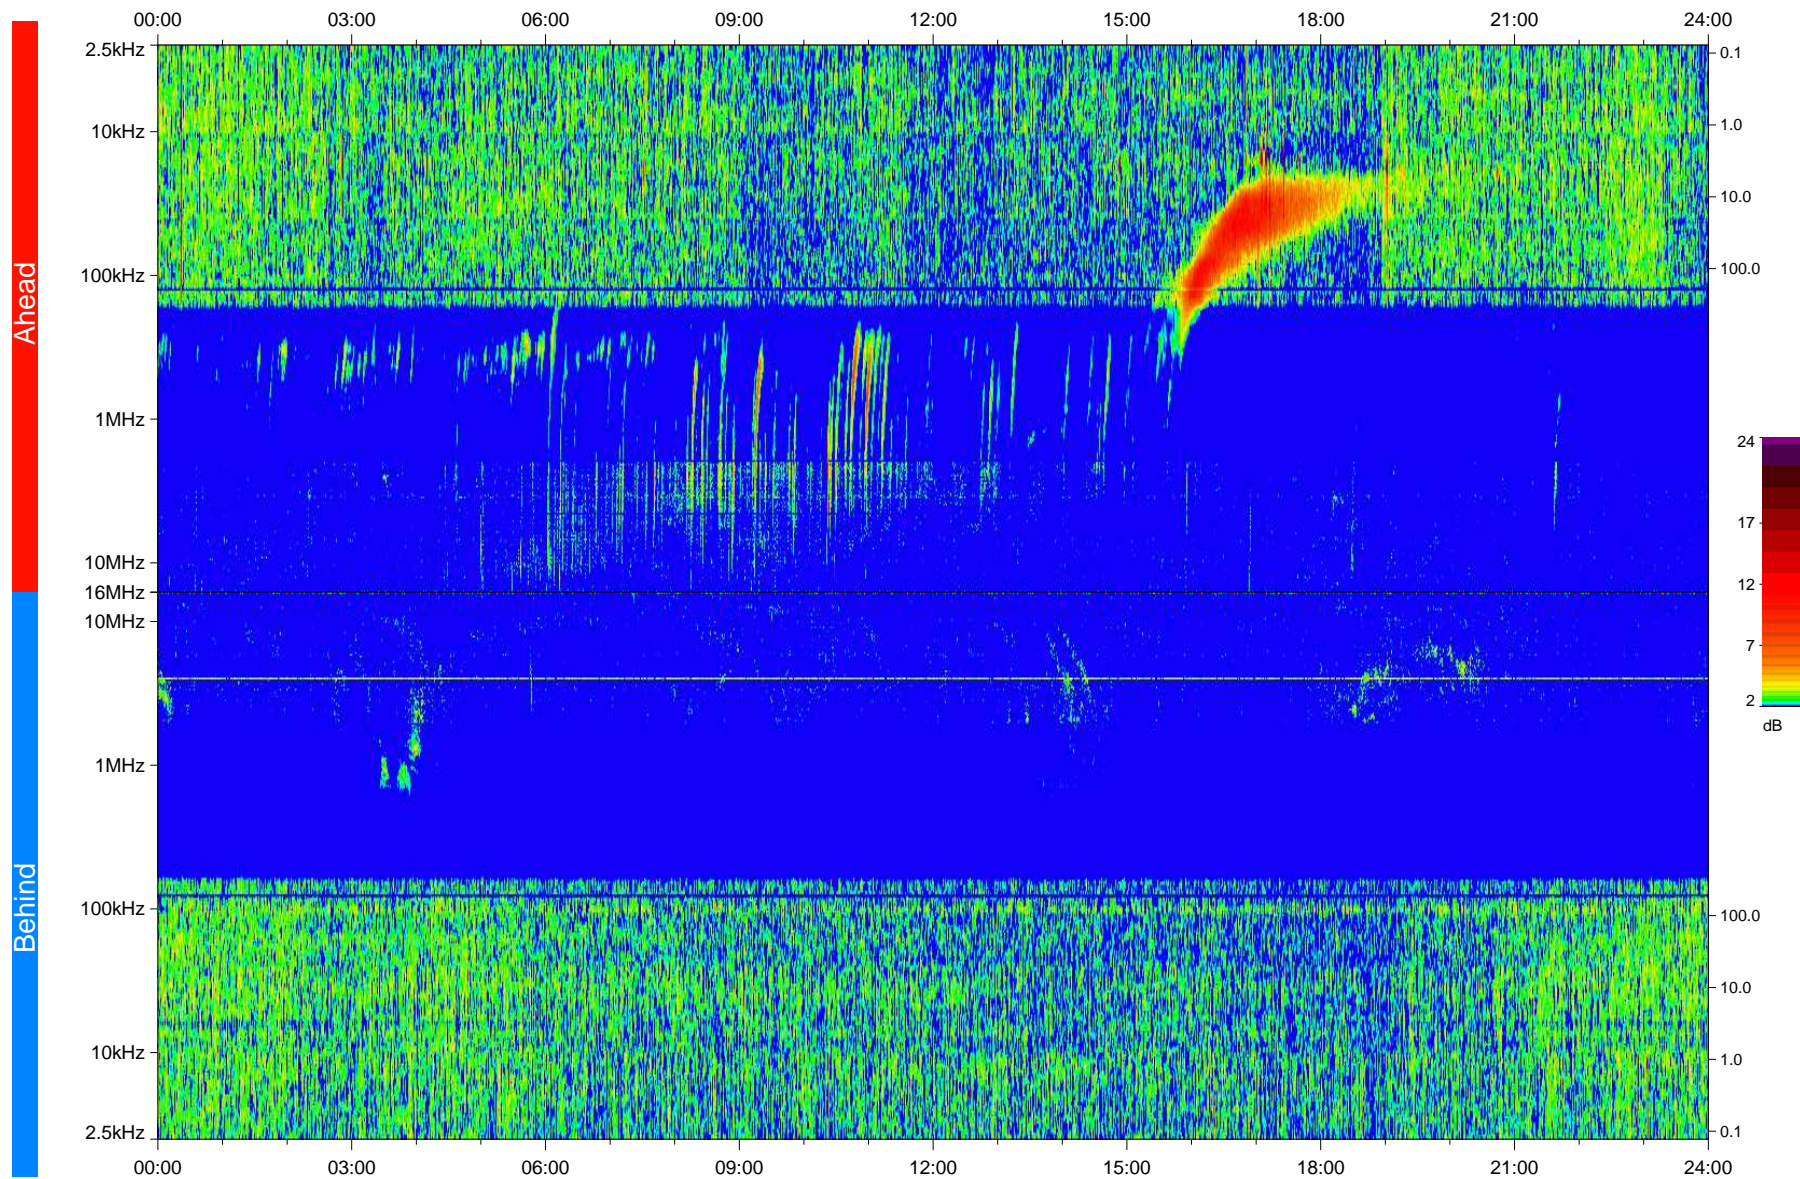

# STEREO/WAVES Daily Summary - 04-Oct-2010 (DOY 277)

Ahead source file: swaves\_ahead\_2010\_277\_1\_04.fin  
Ahead PSE Angle: 82.9°

Behind PSE Angle: -77.5°  
Behind source file: swaves\_behind\_2010\_277\_1\_04.fin

Time (UTC)

file: stereo\_swaves\_daily-summary\_color\_20101004\_v04  
made by: space.umn.edu on macOS with IDL 8.8.2 on 2022-10-16 14:36:51, with TLib V945 / dynspec V311