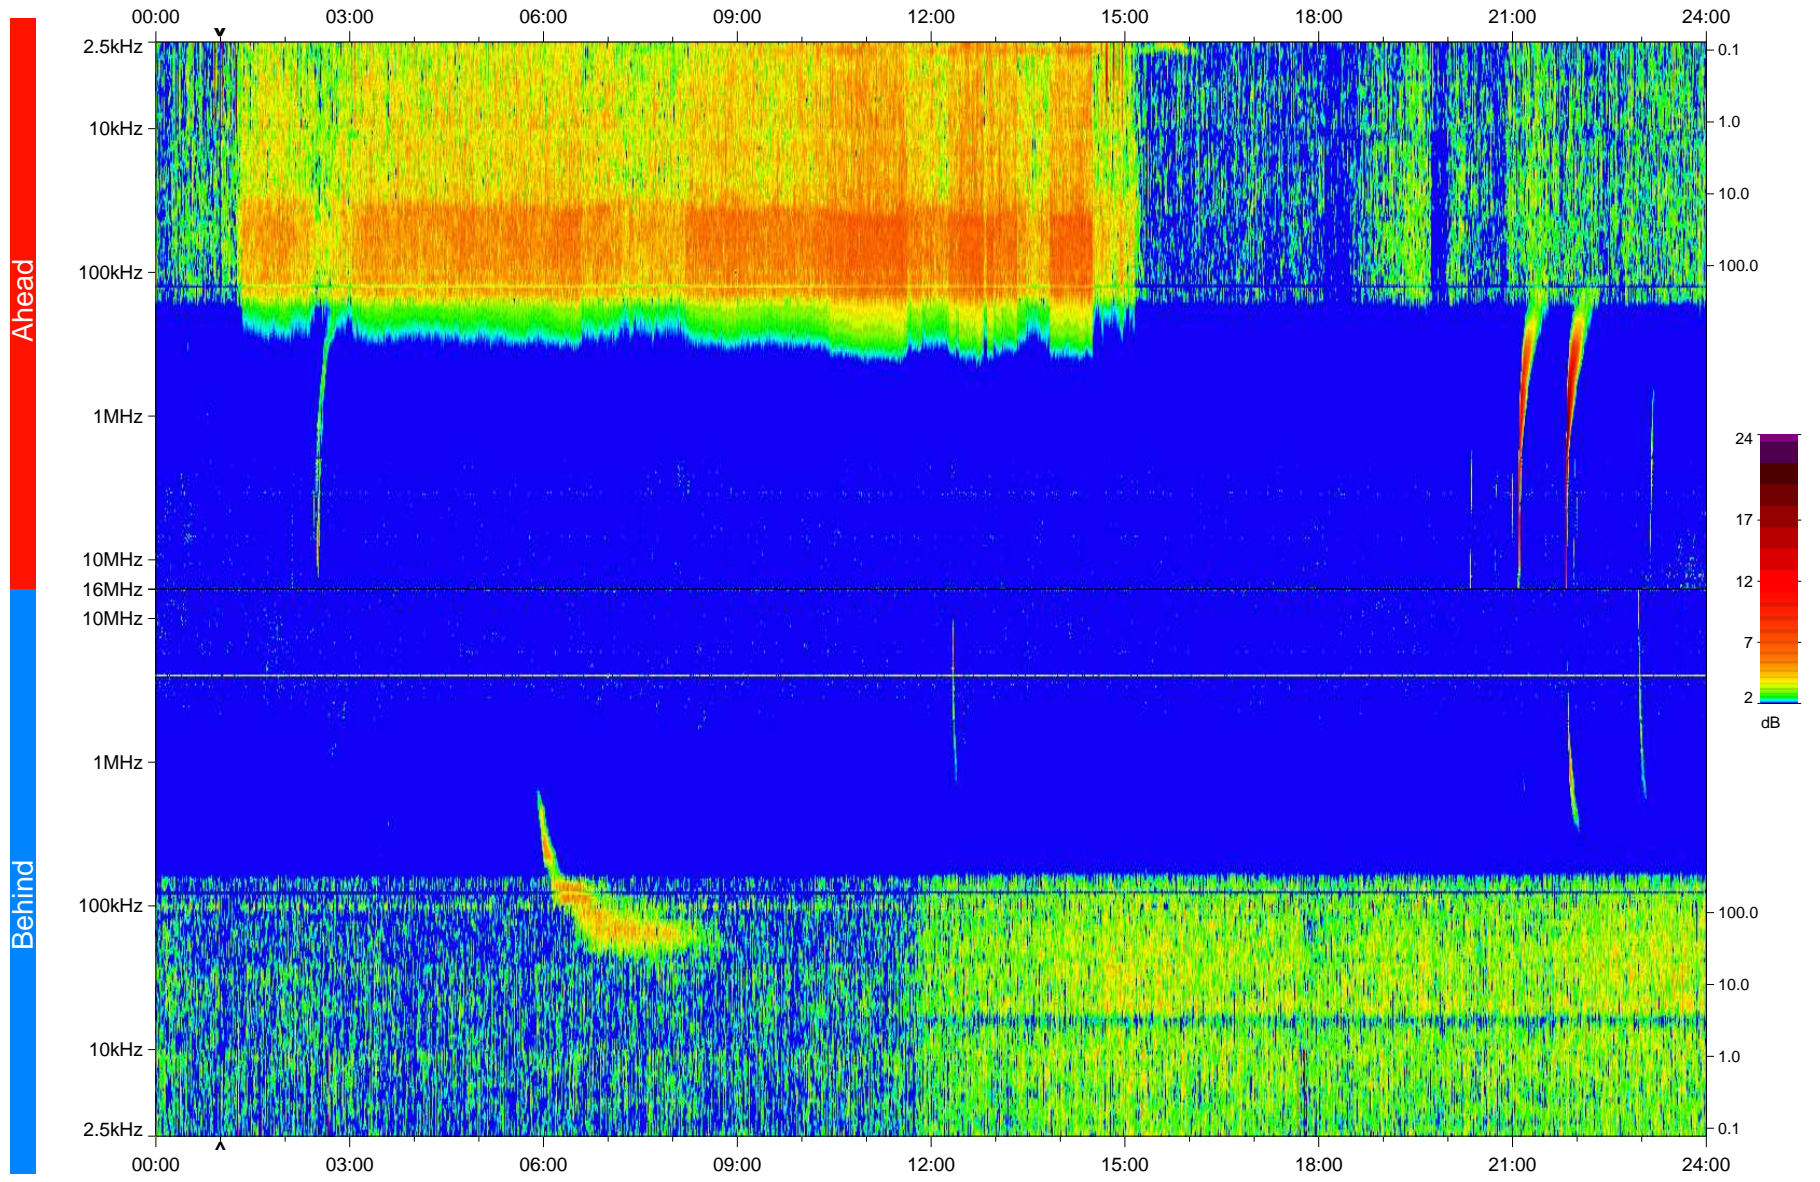

# STEREO/WAVES Daily Summary - 27-Sep-2010 (DOY 270)

Ahead source file: swaves\_ahead\_2010\_270\_1\_04.fin  
Ahead PSE Angle: 82.6°

Behind PSE Angle: -76.6°  
Behind source file: swaves\_behind\_2010\_270\_1\_04.fin

Time (UTC)

file: stereo\_swaves\_daily-summary\_color\_20100927\_v04  
made by: space.umn.edu on macOS with IDL 8.8.2 on 2022-10-16 14:16:58, with TLib V945 / dynspec V311